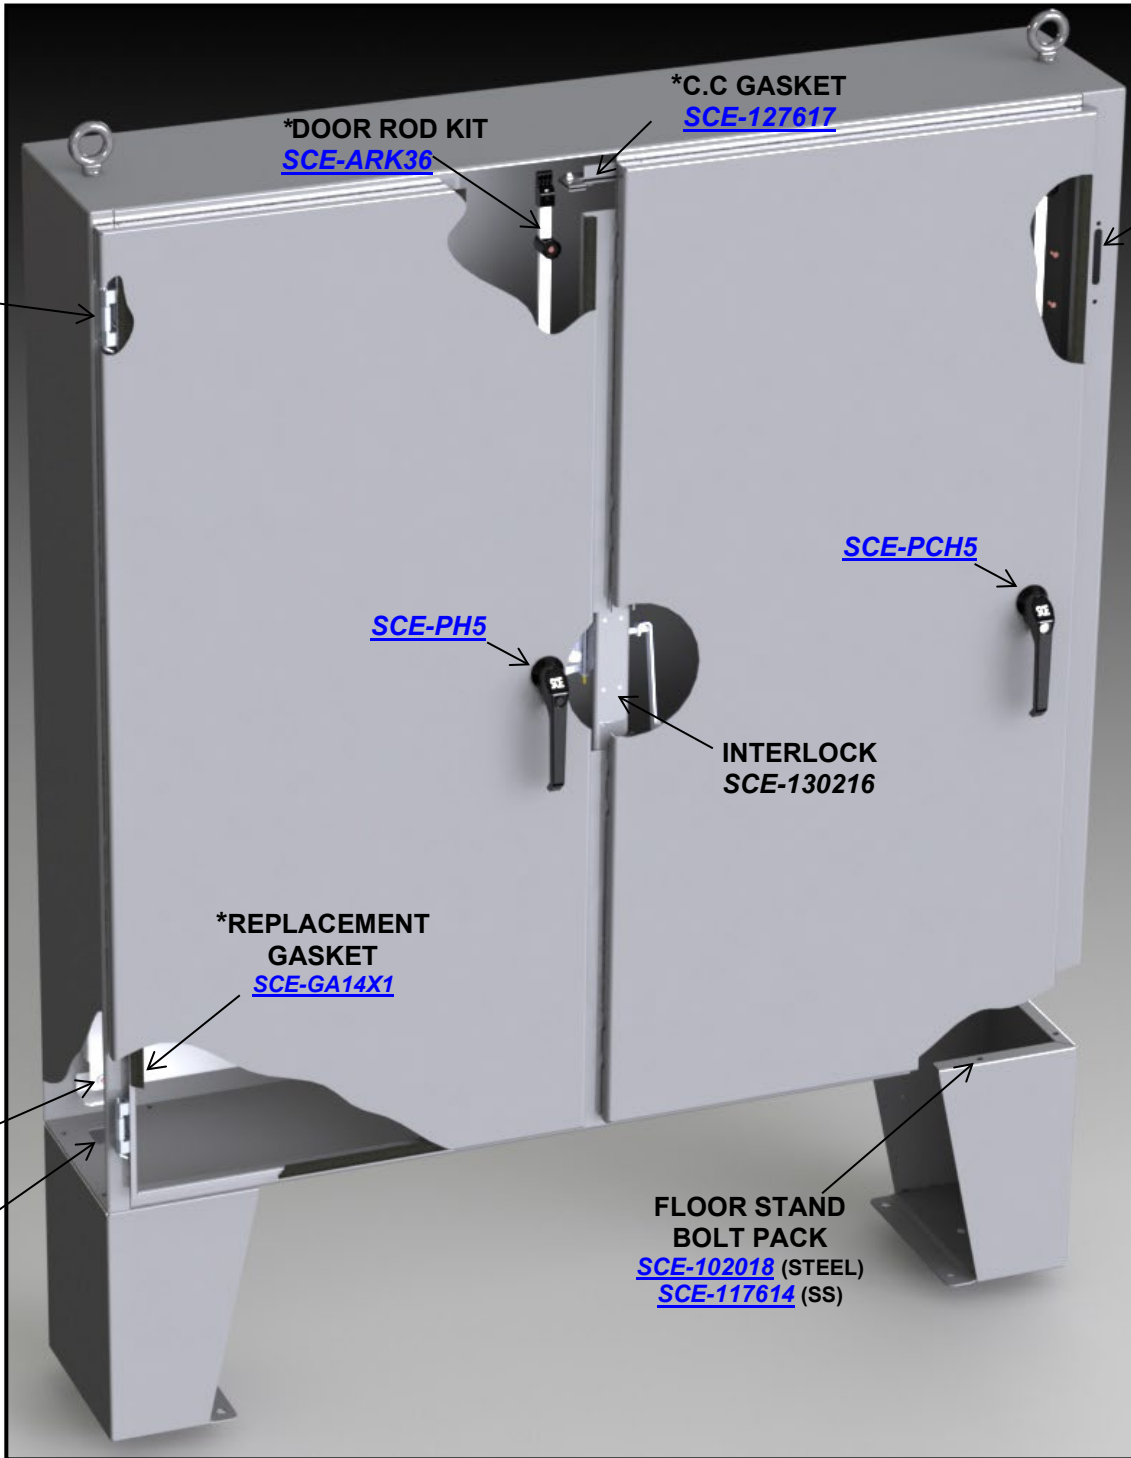

ENVIROLINE TWO DOOR ENCLOSURES FOR FLANGE MOUNTED DISCONNECTS

SERVICE PARTS 2DR

CONCEALED
HINGE
[SCE-3916](#)
[SCE-3916 \(SS\)](#)

*HINGE PIN
[SCE-101221](#)

[SCE-MDV](#)

(*) PART USED IN ALL FREE-STANDING FLOOR MOUNTED ENCLOSURE MODELS.