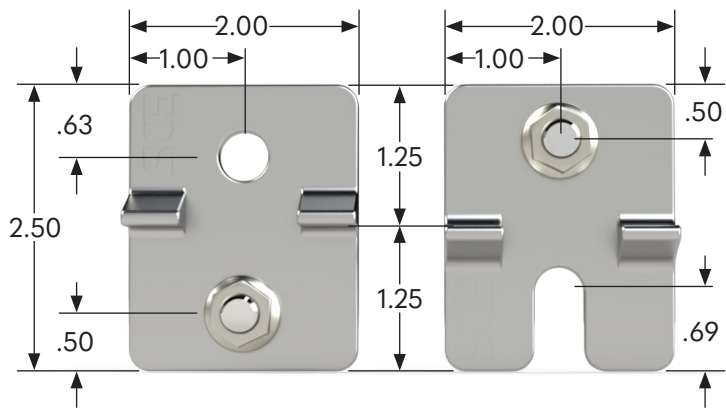

SCE-HLPMFK MOUNTING FOOT KIT

Your Enclosure Source[®]

| STATIC LOAD | |
|-------------|---------|
| SCE-HLPMFK | 900 lbs |