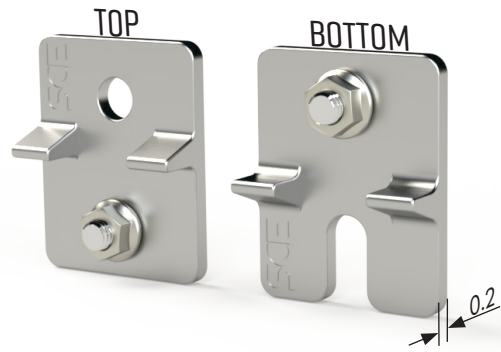

SCE-HLPMFK MOUNTING FOOT KIT

Your Enclosure Source[®]

| STATIC LOAD | |
|-------------|---------|
| SCE-HLPMFK | 900 lbs |