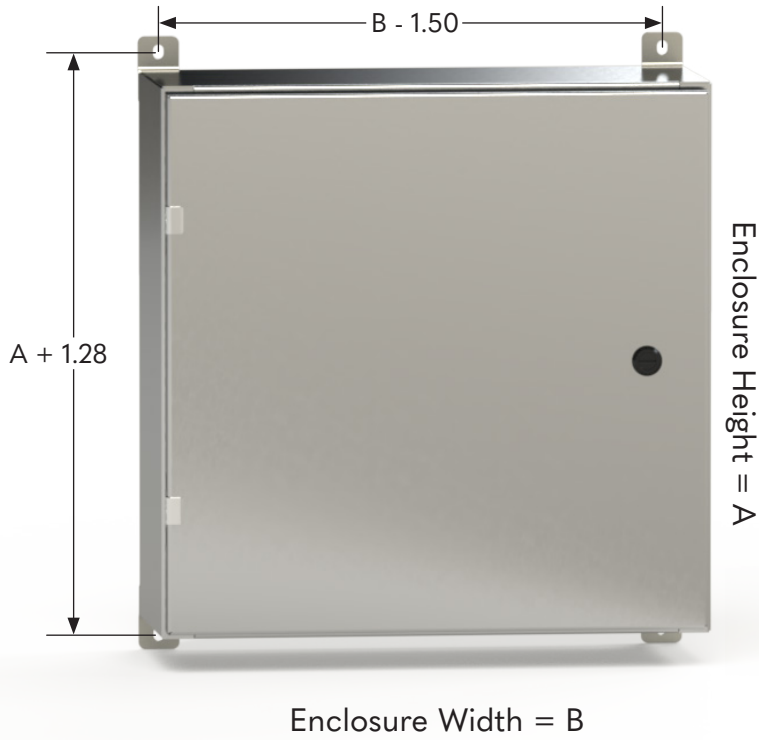

# STAINLESS STEEL MOUNTING FOOT KIT (SCE-ELMFK4SS6-OS)

Your Enclosure Source<sup>®</sup>

STATIC LOAD	
SCE-ELMFK4SS6-OS	900 lbs