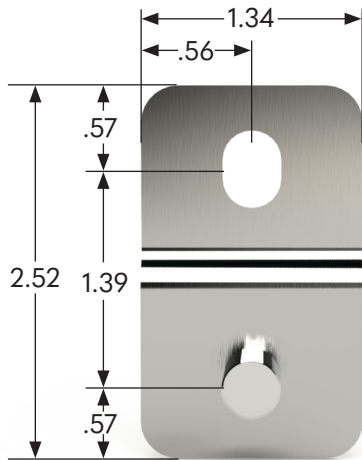

# STAINLESS STEEL MOUNTING FOOT KIT (SCE-ELMFK4SS6-OS)

Your Enclosure Source<sup>®</sup>

STATIC LOAD	
SCE-ELMFK4SS6-OS	900 lbs