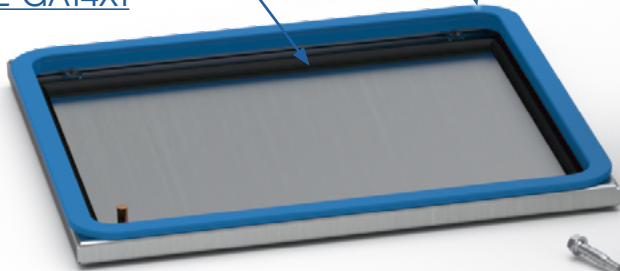

WALL MOUNT SLOPED TOP SANITARY ENCLOSURE

Sanitary Self Gripping Gasket
[SCE-GASS08](#) - 8ft
[SCE-GASS16](#) - 16ft

Gasket Roll -40ft
[SCE-GA14X1](#)

Sanitary Captive Screw
[SCE-SCP](#)

Master bolt pack
[SCE-120706](#)