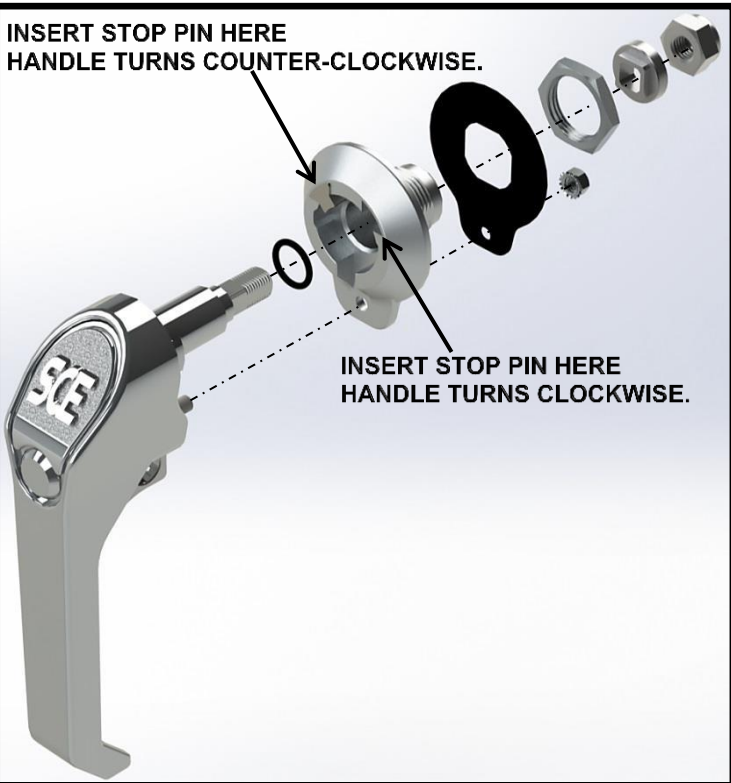

SS DOOR HARDWARE LAYOUT

SCE-PCH5SS

**PADLOCKING
W/ COIN PROOF**

SCE-PH5SS

PADLOCKING

SCE-PKH5SS

**KEYLOCKING &
PADLOCKING**

INSERT STOP PIN HERE
HANDLE TURNS COUNTER-CLOCKWISE.

INSERT STOP PIN HERE
HANDLE TURNS CLOCKWISE.

CUTOUT DETAIL