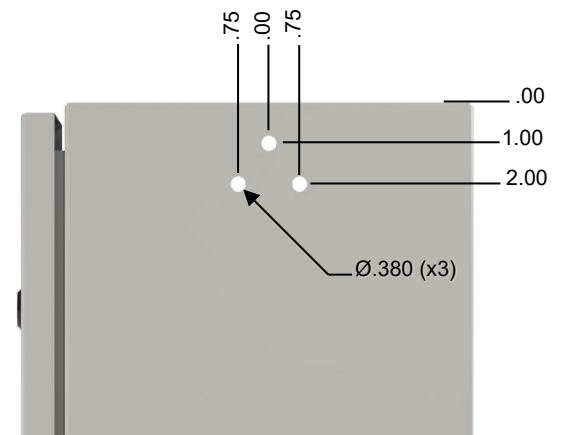

# SCE LIFTING LUG (14GA. WALL MOUNT)

Designed for use on wall mount enclosures  
Enclosure must be 14ga. material  
Enclosure cannot exceed 72"H x 40"W  
Maximum enclosure depth is 24"  
Maximum lifting weight 1100 lbs.

Lifting Lug  
Placement

Mounting  
Hole Detail