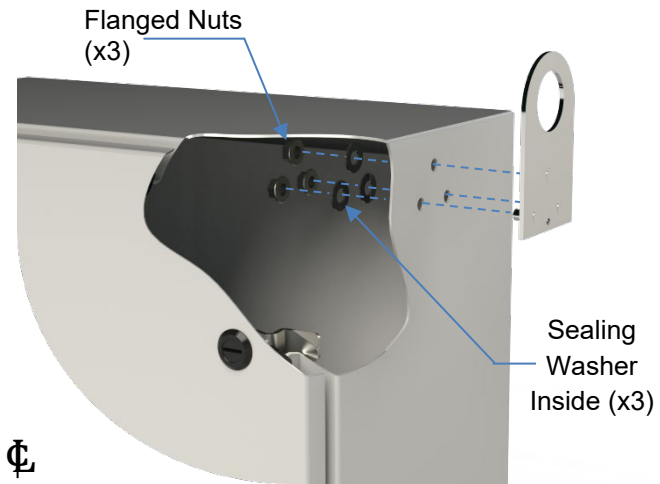

# SCE LIFTING LUG (14GA. WALL MOUNT)

Designed for use on wall mount enclosures  
Enclosure must be 14ga. material  
Enclosure cannot exceed 72"H x 40"W  
Maximum enclosure depth is 24"  
Maximum lifting weight 1100 lbs.

Lifting Lug  
Placement

Mounting  
Hole Detail