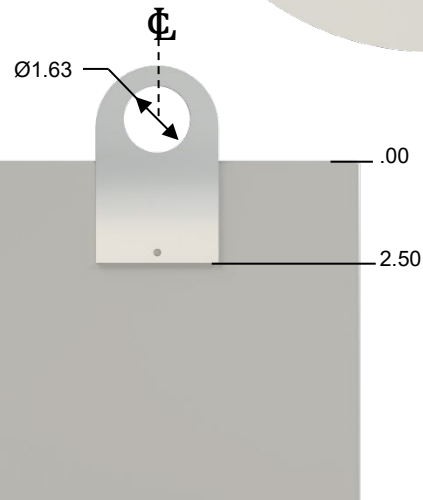

# SCE LIFTING LUG (14GA. WALL MOUNT)

Designed for use on wall mount enclosures  
Enclosure must be 14ga. material  
Enclosure cannot exceed 72"H x 40"W  
Maximum enclosure depth is 24"  
Maximum lifting weight 1100 lbs.

Lifting Lug  
Placement

Mounting  
Hole Detail