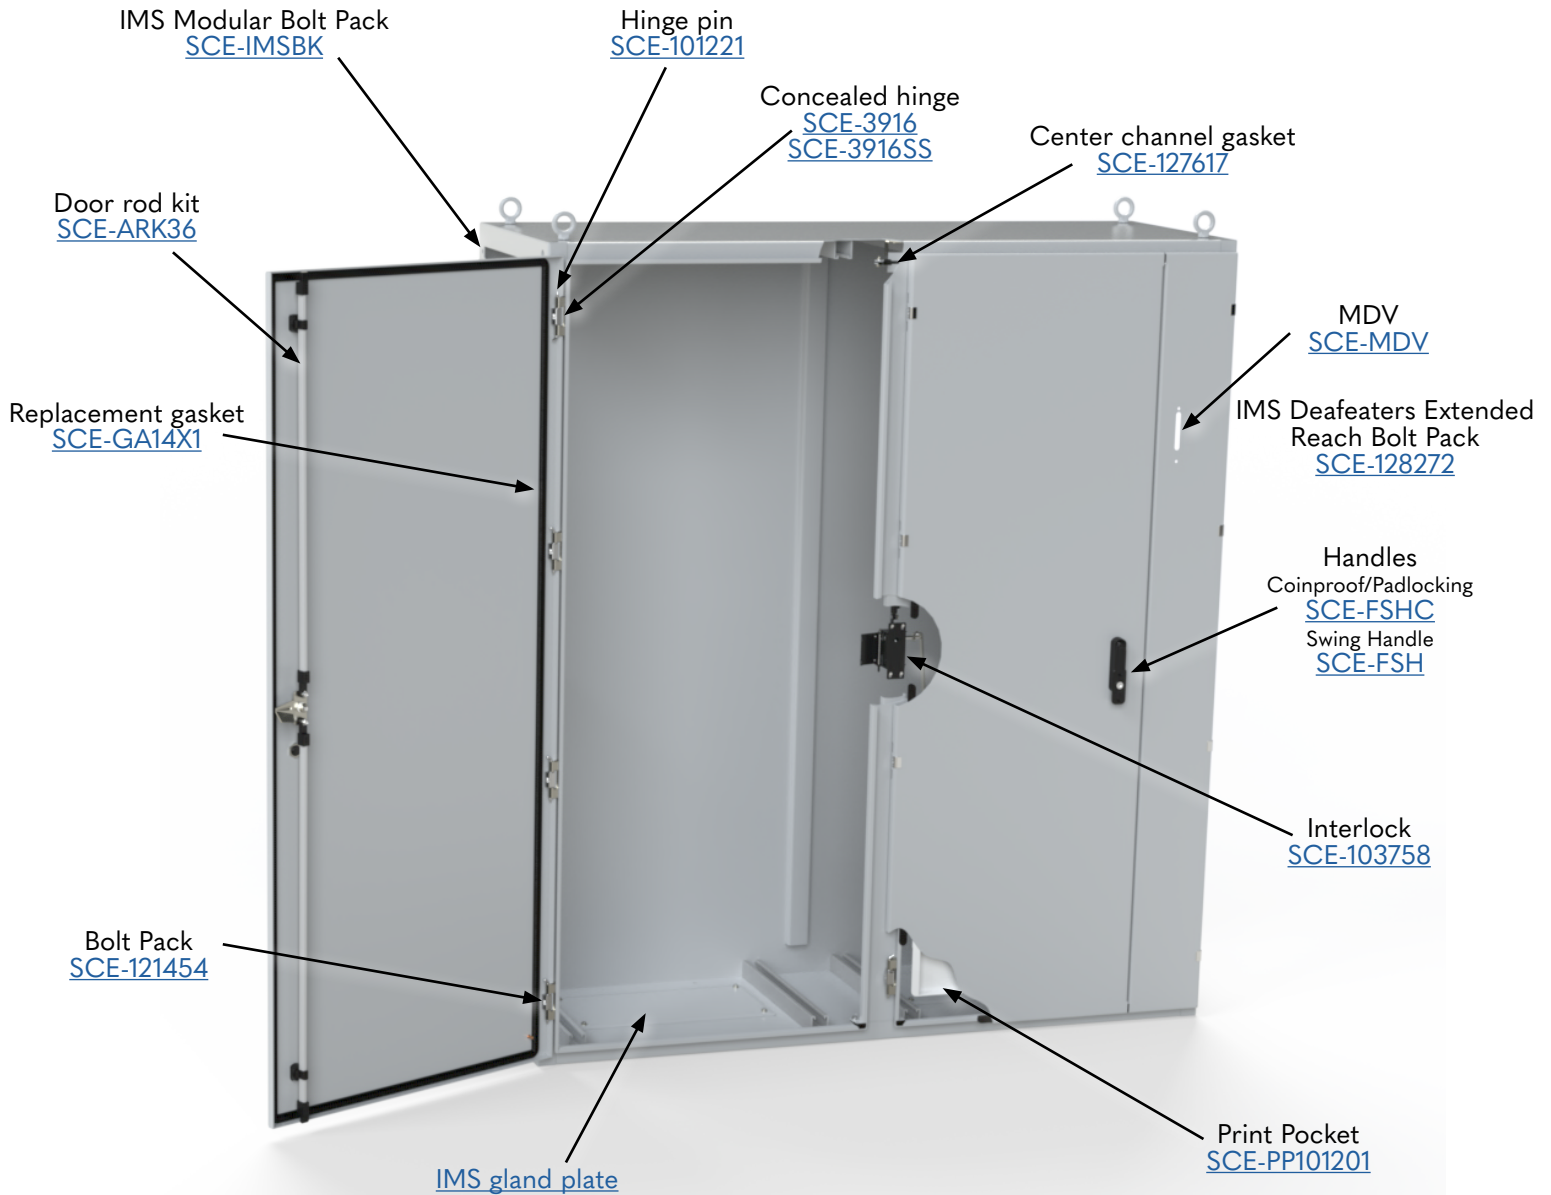

IMS ENCLOSURES

ADDITIONAL RESOURCES

- [End Plate Installation](#)
- [Single Door Accessories](#)
- [Single Door with Disconnect Accessories](#)
- [Two Door Accessories](#)
- [Two Door with Disconnect Accessories](#)
- [Mechanical Defeater Installation](#)