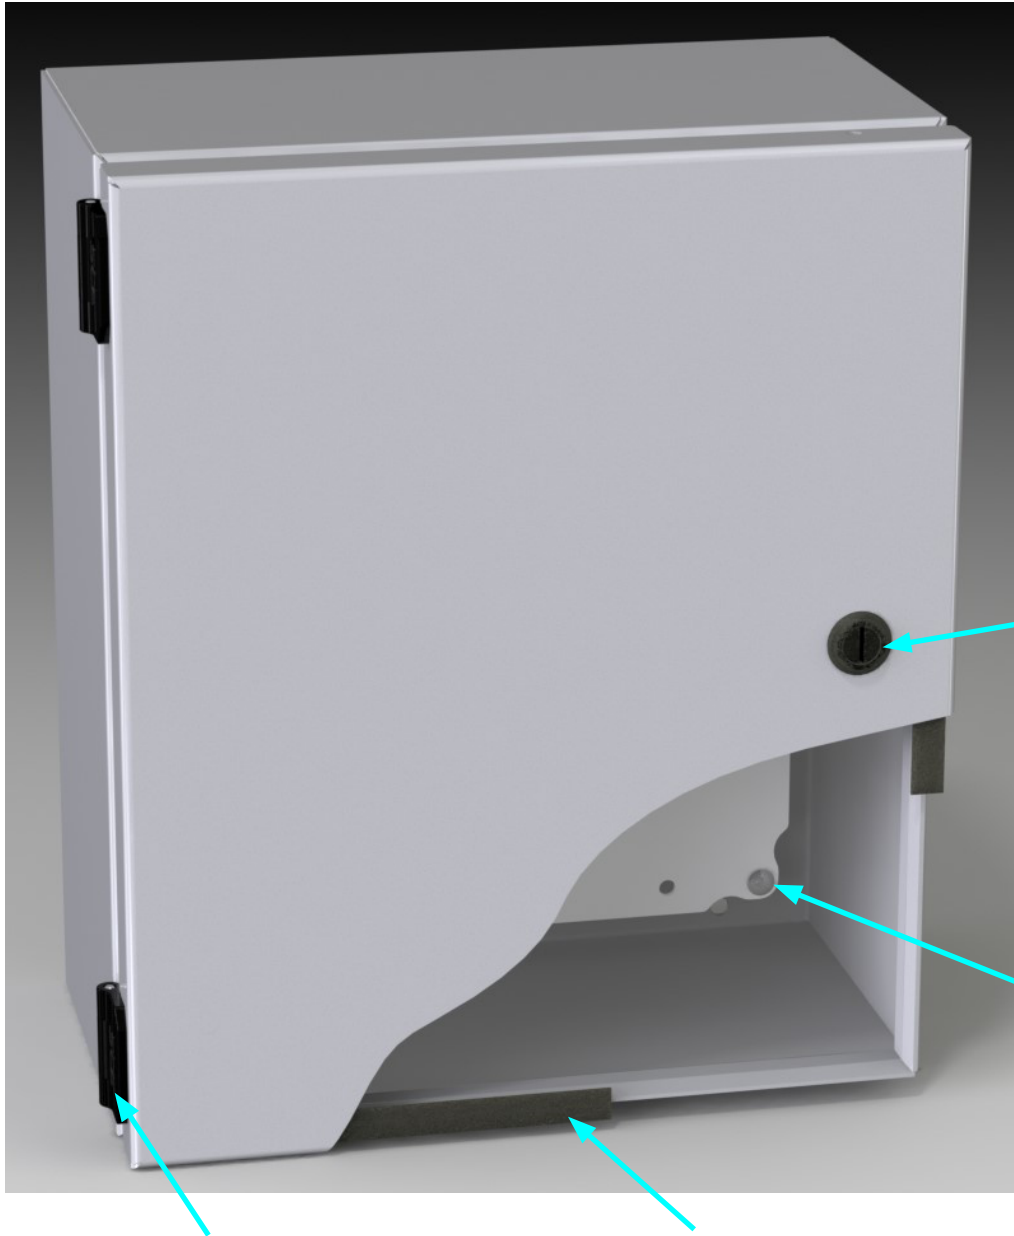

# ENVIROLINE JUNCTION ENCLOSURES SERVICE PARTS

Miniature Quarter Turn  
SCE-112987