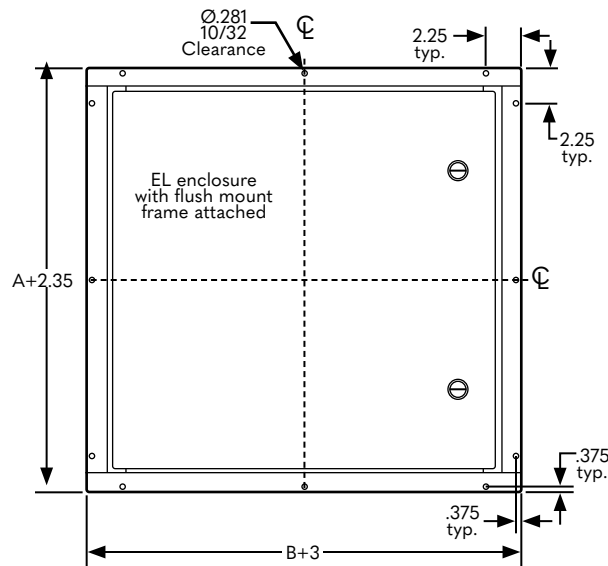

EL FLUSH MOUNT FRAME

SCE Part Number	A	B	Rough Opening	SCE Part Number	A	B	Rough Opening
SCE-ELFM12H	12"	N/A	A + 0.50"	SCE-ELFM12HSS	12"	N/A	A + 0.50"
SCE-ELFM16H	16"	N/A	A + 0.50"	SCE-ELFM16HSS	16"	N/A	A + 0.50"
SCE-ELFM20H	20"	N/A	A + 0.50"	SCE-ELFM20HSS	20"	N/A	A + 0.50"
SCE-ELFM24H	24"	N/A	A + 0.50"	SCE-ELFM24HSS	24"	N/A	A + 0.50"
SCE-ELFM30H	30"	N/A	A + 0.50"	SCE-ELFM30HSS	30"	N/A	A + 0.50"
SCE-ELFM12W	N/A	12"	B + 1.188"	SCE-ELFM12WSS	N/A	12"	B + 1.188"
SCE-ELFM16W	N/A	16"	B + 1.188"	SCE-ELFM16WSS	N/A	16"	B + 1.188"
SCE-ELFM20W	N/A	20"	B + 1.188"	SCE-ELFM20WSS	N/A	20"	B + 1.188"
SCE-ELFM24W	N/A	24"	B + 1.188"	SCE-ELFM24WSS	N/A	24"	B + 1.188"
SCE-ELFM30W	N/A	30"	B + 1.188"	SCE-ELFM30WSS	N/A	30"	B + 1.188"

SCE Part Number	A	B	Rough Opening
SCE-ELFM36H	36"	N/A	A + 0.50"
SCE-ELFM36W	NA	36"	B + 1.188"
SCE-ELFM36HSS	36"	N/A	A + 0.50"
SCE-ELFM36WSS	NA	36"	B + 1.188"