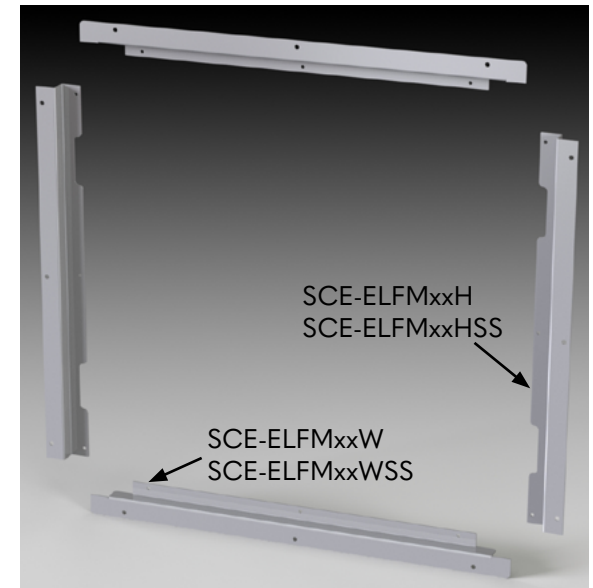

EL FLUSH MOUNT FRAME

SCE Part Number	A	B	Rough Opening	SCE Part Number	A	B	Rough Opening
SCE-ELFM12H	12"	N/A	A + 0.50"	SCE-ELFM12HSS	12"	N/A	A + 0.50"
SCE-ELFM16H	16"	N/A	A + 0.50"	SCE-ELFM16HSS	16"	N/A	A + 0.50"
SCE-ELFM20H	20"	N/A	A + 0.50"	SCE-ELFM20HSS	20"	N/A	A + 0.50"
SCE-ELFM24H	24"	N/A	A + 0.50"	SCE-ELFM24HSS	24"	N/A	A + 0.50"
SCE-ELFM30H	30"	N/A	A + 0.50"	SCE-ELFM30HSS	30"	N/A	A + 0.50"
SCE-ELFM12W	N/A	12"	B + 1.188"	SCE-ELFM12WSS	N/A	12"	B + 1.188"
SCE-ELFM16W	N/A	16"	B + 1.188"	SCE-ELFM16WSS	N/A	16"	B + 1.188"
SCE-ELFM20W	N/A	20"	B + 1.188"	SCE-ELFM20WSS	N/A	20"	B + 1.188"
SCE-ELFM24W	N/A	24"	B + 1.188"	SCE-ELFM24WSS	N/A	24"	B + 1.188"
SCE-ELFM30W	N/A	30"	B + 1.188"	SCE-ELFM30WSS	N/A	30"	B + 1.188"

SCE Part Number	A	B	Rough Opening
SCE-ELFM36H	36"	N/A	A + 0.50"
SCE-ELFM36W	NA	36"	B + 1.188"
SCE-ELFM36HSS	36"	N/A	A + 0.50"
SCE-ELFM36WSS	NA	36"	B + 1.188"