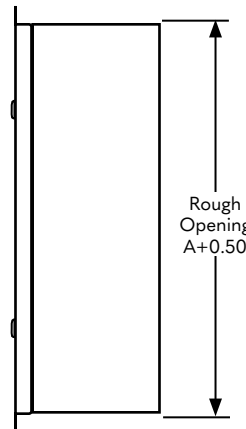

EL FLUSH MOUNT FRAME

SCE Part Number	A	B	Rough Opening	SCE Part Number	A	B	Rough Opening
SCE-ELFM12H	12"	N/A	A + 0.50"	SCE-ELFM12HSS	12"	N/A	A + 0.50"
SCE-ELFM16H	16"	N/A	A + 0.50"	SCE-ELFM16HSS	16"	N/A	A + 0.50"
SCE-ELFM20H	20"	N/A	A + 0.50"	SCE-ELFM20HSS	20"	N/A	A + 0.50"
SCE-ELFM24H	24"	N/A	A + 0.50"	SCE-ELFM24HSS	24"	N/A	A + 0.50"
SCE-ELFM30H	30"	N/A	A + 0.50"	SCE-ELFM30HSS	30"	N/A	A + 0.50"
SCE-ELFM12W	N/A	12"	B + 1.188"	SCE-ELFM12WSS	N/A	12"	B + 1.188"
SCE-ELFM16W	N/A	16"	B + 1.188"	SCE-ELFM16WSS	N/A	16"	B + 1.188"
SCE-ELFM20W	N/A	20"	B + 1.188"	SCE-ELFM20WSS	N/A	20"	B + 1.188"
SCE-ELFM24W	N/A	24"	B + 1.188"	SCE-ELFM24WSS	N/A	24"	B + 1.188"
SCE-ELFM30W	N/A	30"	B + 1.188"	SCE-ELFM30WSS	N/A	30"	B + 1.188"

SCE Part Number	A	B	Rough Opening
SCE-ELFM36H	36"	N/A	A + 0.50"
SCE-ELFM36W	NA	36"	B + 1.188"
SCE-ELFM36HSS	36"	N/A	A + 0.50"
SCE-ELFM36WSS	NA	36"	B + 1.188"