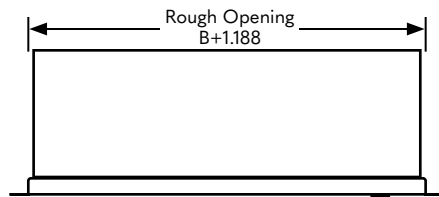

EL FLUSH MOUNT FRAME

SCE Part Number	A	B	Rough Opening	SCE Part Number	A	B	Rough Opening
SCE-ELFM12H	12"	N/A	A + 0.50"	SCE-ELFM12HSS	12"	N/A	A + 0.50"
SCE-ELFM16H	16"	N/A	A + 0.50"	SCE-ELFM16HSS	16"	N/A	A + 0.50"
SCE-ELFM20H	20"	N/A	A + 0.50"	SCE-ELFM20HSS	20"	N/A	A + 0.50"
SCE-ELFM24H	24"	N/A	A + 0.50"	SCE-ELFM24HSS	24"	N/A	A + 0.50"
SCE-ELFM30H	30"	N/A	A + 0.50"	SCE-ELFM30HSS	30"	N/A	A + 0.50"
SCE-ELFM12W	N/A	12"	B + 1.188"	SCE-ELFM12WSS	N/A	12"	B + 1.188"
SCE-ELFM16W	N/A	16"	B + 1.188"	SCE-ELFM16WSS	N/A	16"	B + 1.188"
SCE-ELFM20W	N/A	20"	B + 1.188"	SCE-ELFM20WSS	N/A	20"	B + 1.188"
SCE-ELFM24W	N/A	24"	B + 1.188"	SCE-ELFM24WSS	N/A	24"	B + 1.188"
SCE-ELFM30W	N/A	30"	B + 1.188"	SCE-ELFM30WSS	N/A	30"	B + 1.188"

SCE Part Number	A	B	Rough Opening
SCE-ELFM36H	36"	N/A	A + 0.50"
SCE-ELFM36W	NA	36"	B + 1.188"
SCE-ELFM36HSS	36"	N/A	A + 0.50"
SCE-ELFM36WSS	NA	36"	B + 1.188"