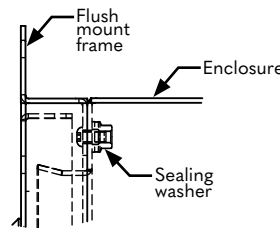

EL FLUSH MOUNT FRAME

SCE Part Number	A	B	Rough Opening	SCE Part Number	A	B	Rough Opening
SCE-ELFM12H	12"	N/A	A + 0.50"	SCE-ELFM12HSS	12"	N/A	A + 0.50"
SCE-ELFM16H	16"	N/A	A + 0.50"	SCE-ELFM16HSS	16"	N/A	A + 0.50"
SCE-ELFM20H	20"	N/A	A + 0.50"	SCE-ELFM20HSS	20"	N/A	A + 0.50"
SCE-ELFM24H	24"	N/A	A + 0.50"	SCE-ELFM24HSS	24"	N/A	A + 0.50"
SCE-ELFM30H	30"	N/A	A + 0.50"	SCE-ELFM30HSS	30"	N/A	A + 0.50"
SCE-ELFM12W	N/A	12"	B + 1.188"	SCE-ELFM12WSS	N/A	12"	B + 1.188"
SCE-ELFM16W	N/A	16"	B + 1.188"	SCE-ELFM16WSS	N/A	16"	B + 1.188"
SCE-ELFM20W	N/A	20"	B + 1.188"	SCE-ELFM20WSS	N/A	20"	B + 1.188"
SCE-ELFM24W	N/A	24"	B + 1.188"	SCE-ELFM24WSS	N/A	24"	B + 1.188"
SCE-ELFM30W	N/A	30"	B + 1.188"	SCE-ELFM30WSS	N/A	30"	B + 1.188"

SCE Part Number	A	B	Rough Opening
SCE-ELFM36H	36"	N/A	A + 0.50"
SCE-ELFM36W	NA	36"	B + 1.188"
SCE-ELFM36HSS	36"	N/A	A + 0.50"
SCE-ELFM36WSS	NA	36"	B + 1.188"