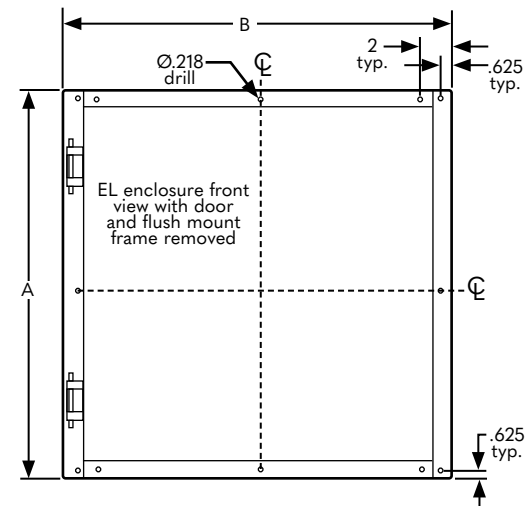

EL FLUSH MOUNT FRAME

SCE Part Number	A	B	Rough Opening	SCE Part Number	A	B	Rough Opening
SCE-ELFM12H	12"	N/A	A + 0.50"	SCE-ELFM12HSS	12"	N/A	A + 0.50"
SCE-ELFM16H	16"	N/A	A + 0.50"	SCE-ELFM16HSS	16"	N/A	A + 0.50"
SCE-ELFM20H	20"	N/A	A + 0.50"	SCE-ELFM20HSS	20"	N/A	A + 0.50"
SCE-ELFM24H	24"	N/A	A + 0.50"	SCE-ELFM24HSS	24"	N/A	A + 0.50"
SCE-ELFM30H	30"	N/A	A + 0.50"	SCE-ELFM30HSS	30"	N/A	A + 0.50"
SCE-ELFM12W	N/A	12"	B + 1.188"	SCE-ELFM12WSS	N/A	12"	B + 1.188"
SCE-ELFM16W	N/A	16"	B + 1.188"	SCE-ELFM16WSS	N/A	16"	B + 1.188"
SCE-ELFM20W	N/A	20"	B + 1.188"	SCE-ELFM20WSS	N/A	20"	B + 1.188"
SCE-ELFM24W	N/A	24"	B + 1.188"	SCE-ELFM24WSS	N/A	24"	B + 1.188"
SCE-ELFM30W	N/A	30"	B + 1.188"	SCE-ELFM30WSS	N/A	30"	B + 1.188"

SCE Part Number	A	B	Rough Opening
SCE-ELFM36H	36"	N/A	A + 0.50"
SCE-ELFM36W	NA	36"	B + 1.188"
SCE-ELFM36HSS	36"	N/A	A + 0.50"
SCE-ELFM36WSS	NA	36"	B + 1.188"