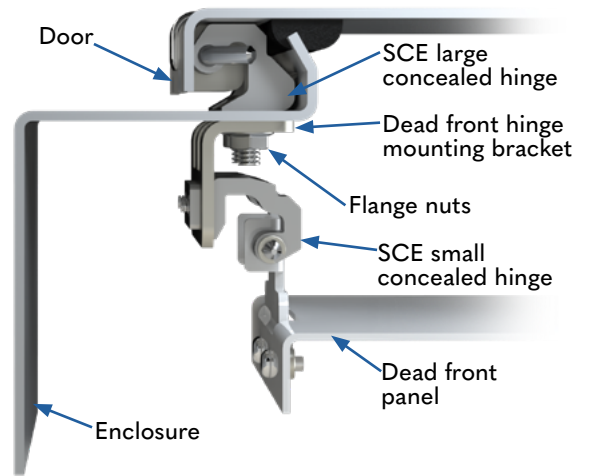

DEAD FRONT, TWO DOOR WITH CENTER CHANNEL

Dead front panel size:
H = Door opening height - 1.50"
W = Door opening width - 0.375"

Includes bolt pack #128422

Bottom view section X-X
View shown with doors and dead front panels closed

Section Z-Z

Section Y-Y

Detail "A"

Exploded dead front hinge detail

Your Enclosure Source®