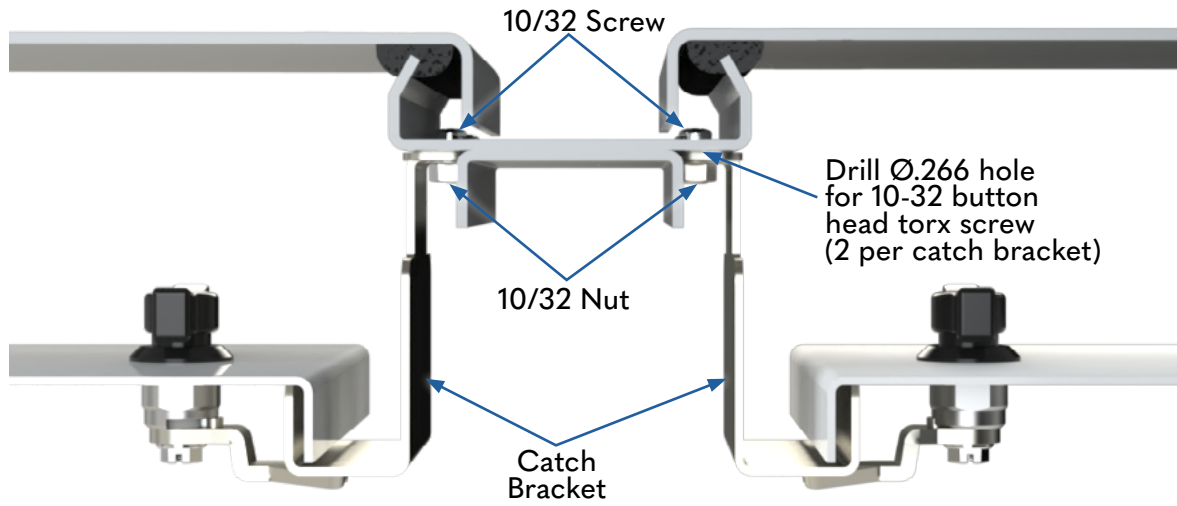

DEAD FRONT, TWO DOOR WITH CENTER CHANNEL

Dead front panel size:
H = Door opening height - 1.50"
W = Door opening width - 0.375"

Includes bolt pack #128422

Bottom view section X-X
View shown with doors and dead front panels closed

Section Z-Z

Section Y-Y

Detail "A"

Exploded dead front hinge detail

Your Enclosure Source®