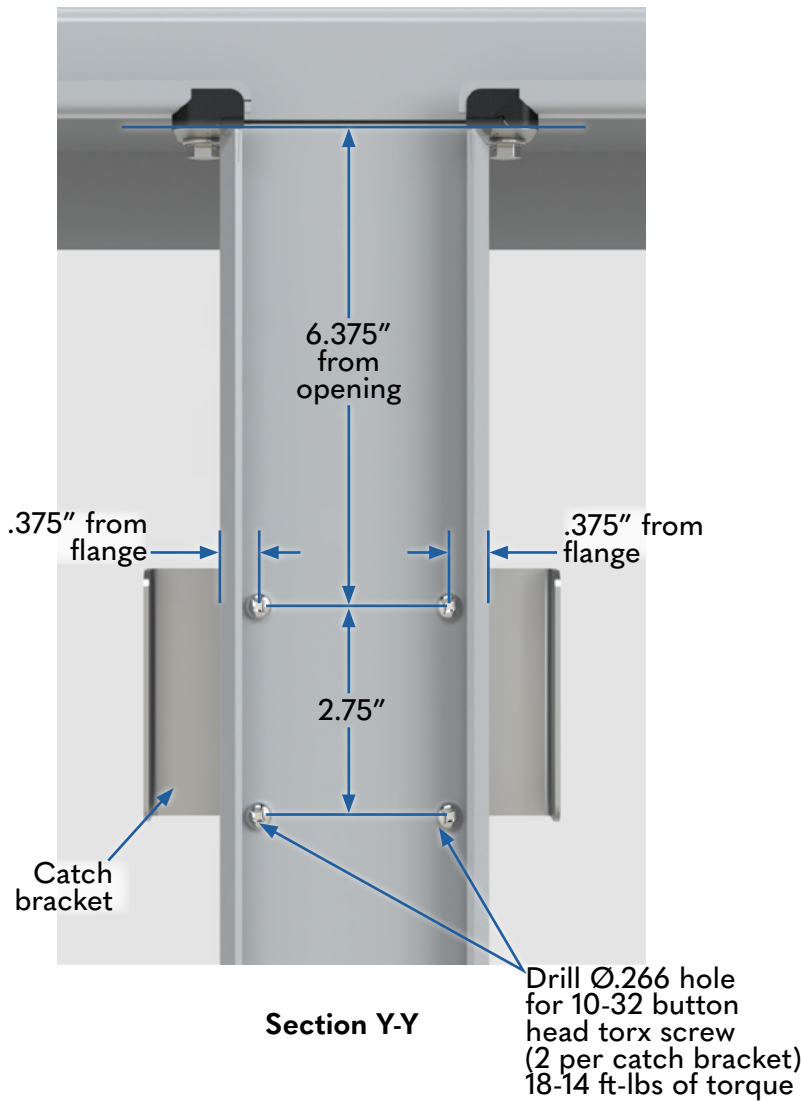

DEAD FRONT, TWO DOOR WITH CENTER CHANNEL

Dead front panel size:
H = Door opening height - 1.50"
W = Door opening width - 0.375"

Includes bolt pack #128422

Bottom view section X-X
View shown with doors and dead front panels closed

Section Z-Z

Section Y-Y

Detail "A"

Exploded dead front hinge detail

Your Enclosure Source®