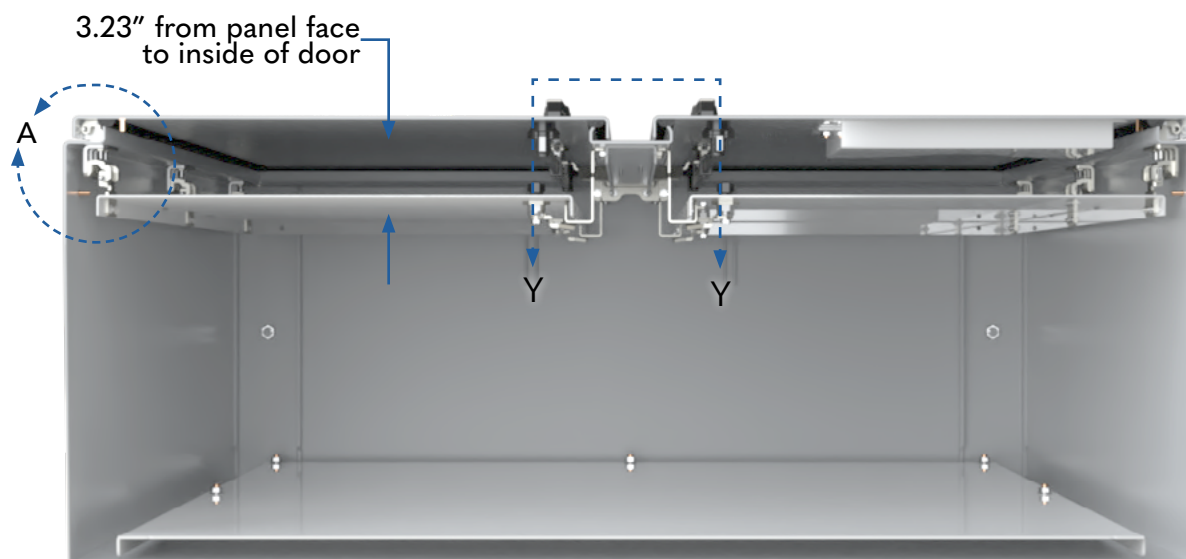

DEAD FRONT, TWO DOOR WITH CENTER CHANNEL

Dead front panel size:
H = Door opening height - 1.50"
W = Door opening width - 0.375"

Includes bolt pack #128422

Bottom view section X-X
View shown with doors and dead front panels closed

Section Z-Z

Section Y-Y

Detail "A"

Exploded dead front hinge detail

Your Enclosure Source®