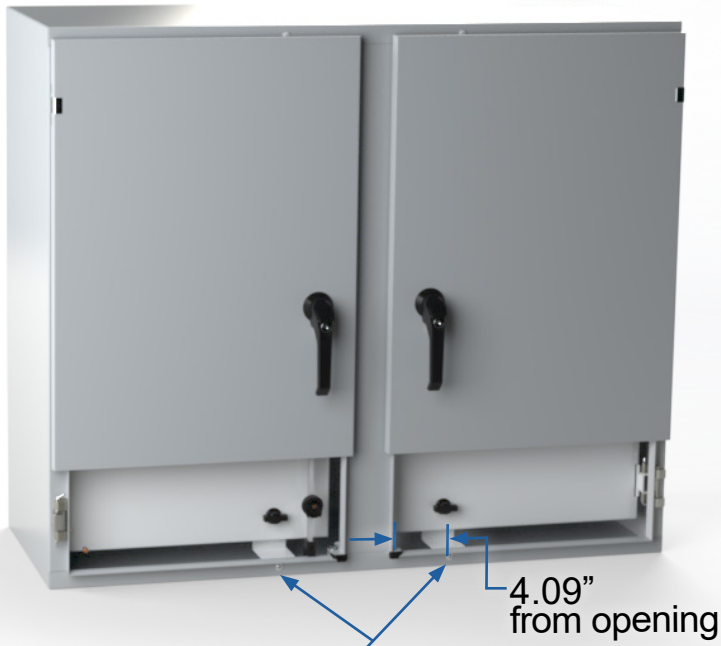

EL WFLP DEADFRONT

Dead front panel size:
H = Door opening height - 1.50"
W = Door opening width - 0.297"

Bolt pack:
113346 for 2 hinge dead fronts
113347 for 3 hinge dead fronts
113348 for 4 hinge dead fronts

Bottom view section X-X
View shown with doors and dead front panels closed

Drill Ø.218" hole for 10-32
button head torx screw.
18-24 ft-lbs of torque

.575"
from flange

Catch bracket

Detail A