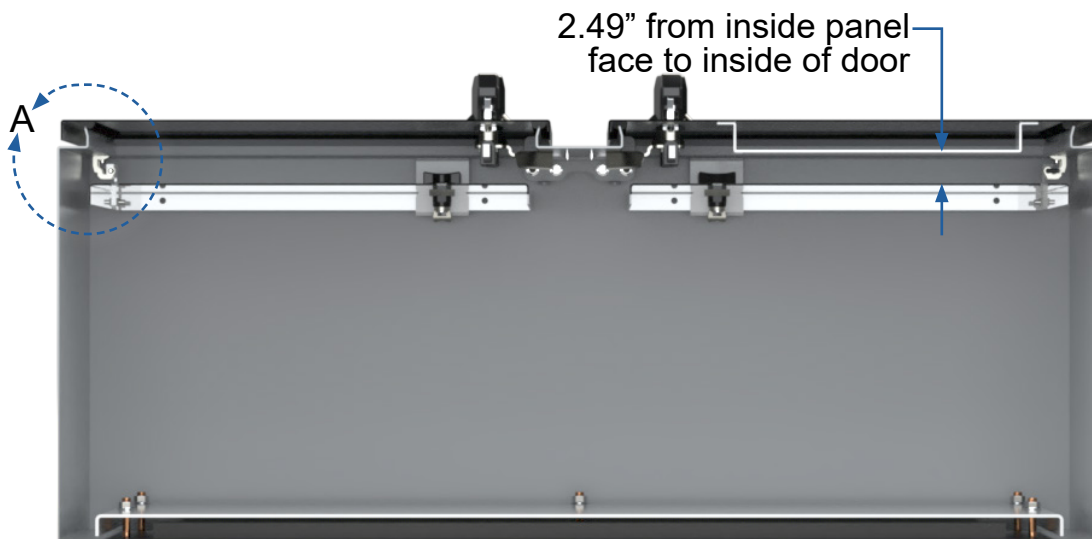

EL WFLP DEADFRONT

Dead front panel size:
H = Door opening height - 1.50"
W = Door opening width - 0.297"

Bolt pack:
113346 for 2 hinge dead fronts
113347 for 3 hinge dead fronts
113348 for 4 hinge dead fronts

Bottom view section X-X
View shown with doors and dead front panels closed

Drill Ø.218" hole for 10-32
button head torx screw.
18-24 ft-lbs of torque

.575"
from flange

Catch bracket

Detail A