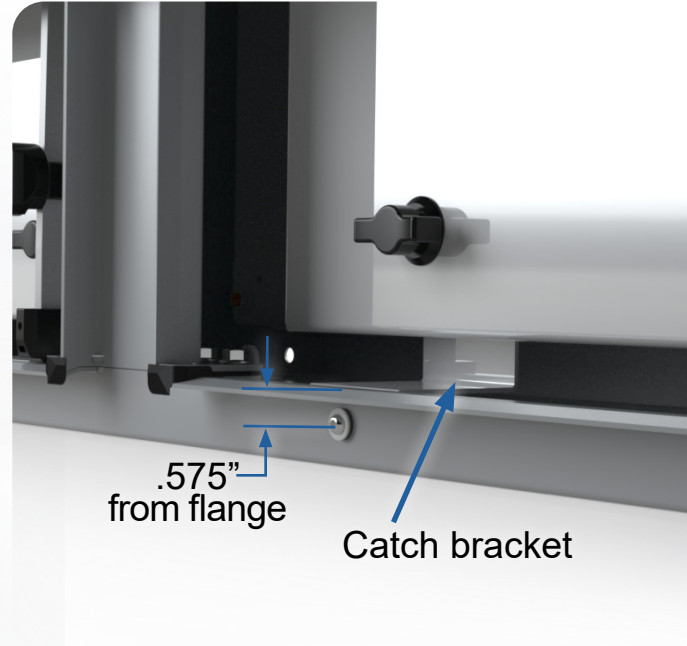

EL WFLP DEADFRONT

Dead front panel size:
H = Door opening height - 1.50"
W = Door opening width - 0.297"

Bolt pack:
113346 for 2 hinge dead fronts
113347 for 3 hinge dead fronts
113348 for 4 hinge dead fronts

Bottom view section X-X
View shown with doors and dead front panels closed

Drill Ø.218" hole for 10-32
button head torx screw.
18-24 ft-lbs of torque

.575"
from flange

Catch bracket

Detail A