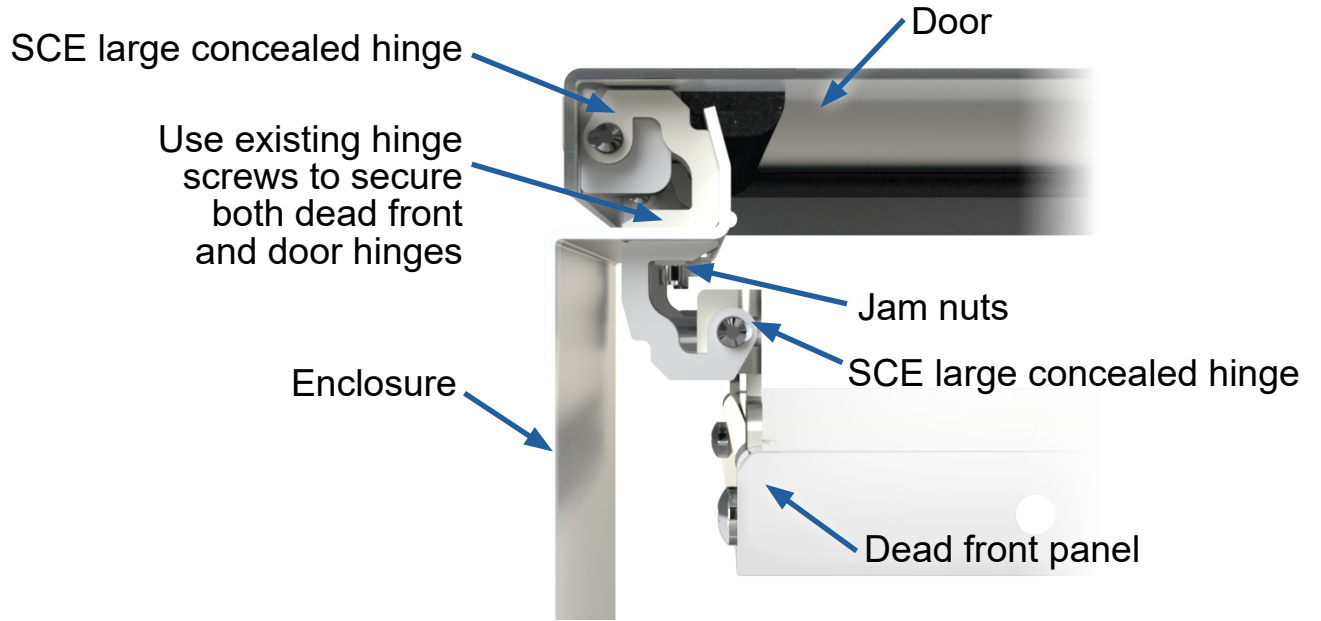

EL WFLP DEADFRONT

Dead front panel size:
H = Door opening height - 1.50"
W = Door opening width - 0.297"

Bolt pack:
113346 for 2 hinge dead fronts
113347 for 3 hinge dead fronts
113348 for 4 hinge dead fronts

Bottom view section X-X
View shown with doors and dead front panels closed

Drill Ø.218" hole for 10-32
button head torx screw.
18-24 ft-lbs of torque

.575"
from flange

Catch bracket

Detail A