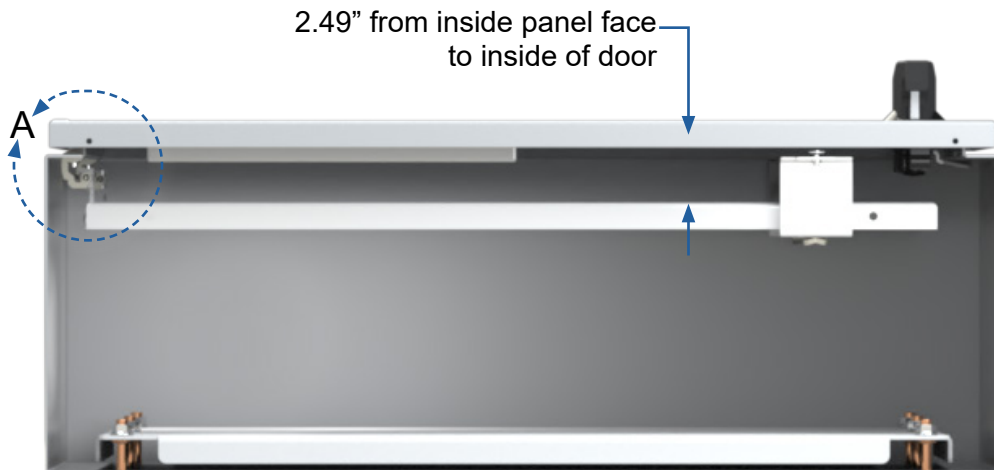

EL LPPL DEADFRONT

Dead front panel size:
H = Door opening height - 1.50"
W = Door opening width - 0.797"

Bolt pack:
113346 for 2 hinge dead fronts
113347 for 3 hinge dead fronts
113348 for 4 hinge dead fronts

Bottom view section X-X
View shown with doors and dead front panels closed