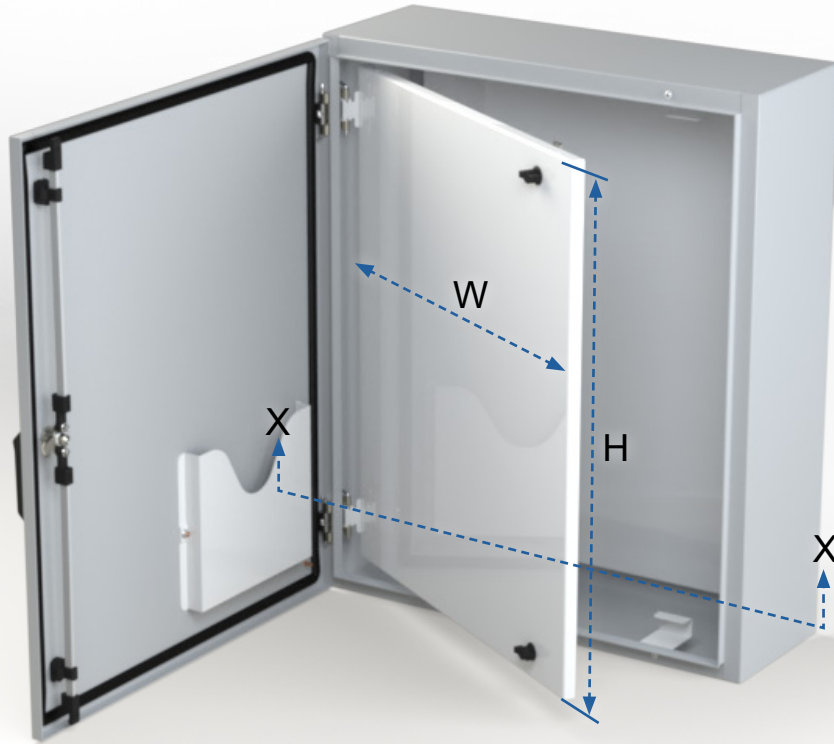

EL LPPL DEADFRONT

Dead front panel size:
H = Door opening height - 1.50"
W = Door opening width - 0.797"

Bolt pack:
113346 for 2 hinge dead fronts
113347 for 3 hinge dead fronts
113348 for 4 hinge dead fronts

Bottom view section X-X
View shown with doors and dead front panels closed