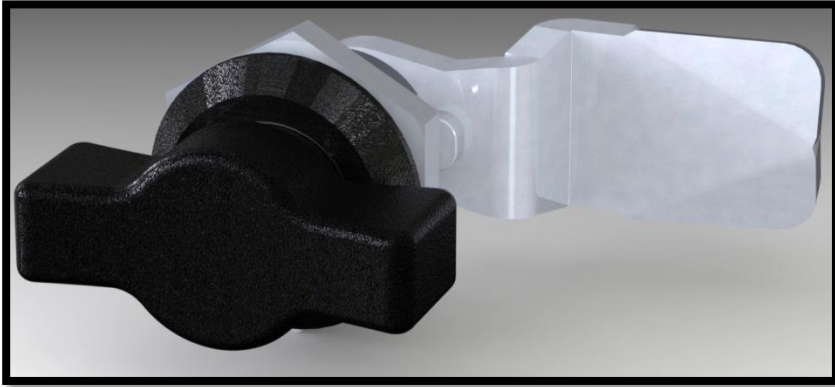

WING KNOB QUARTER TURNS

WING KNOB QT
CUTOUT DETAIL

- | | | |
|-----------|-----------|-----------|
| SCE-DLWKC | SCE-PLHG | SCE-KLWN |
| SCE-DLWKF | SCE-DLSSB | SCE-DL7TE |
| SCE-DL7SC | SCE-DLSB | SCE-ELPL |
| SCE-DLCA | SCE-NLTH | SCE-ELKL |
| SCE-DLKLD | SCE-DLSBB | SCE-PLWKB |
| | | SCE-KLWNB |