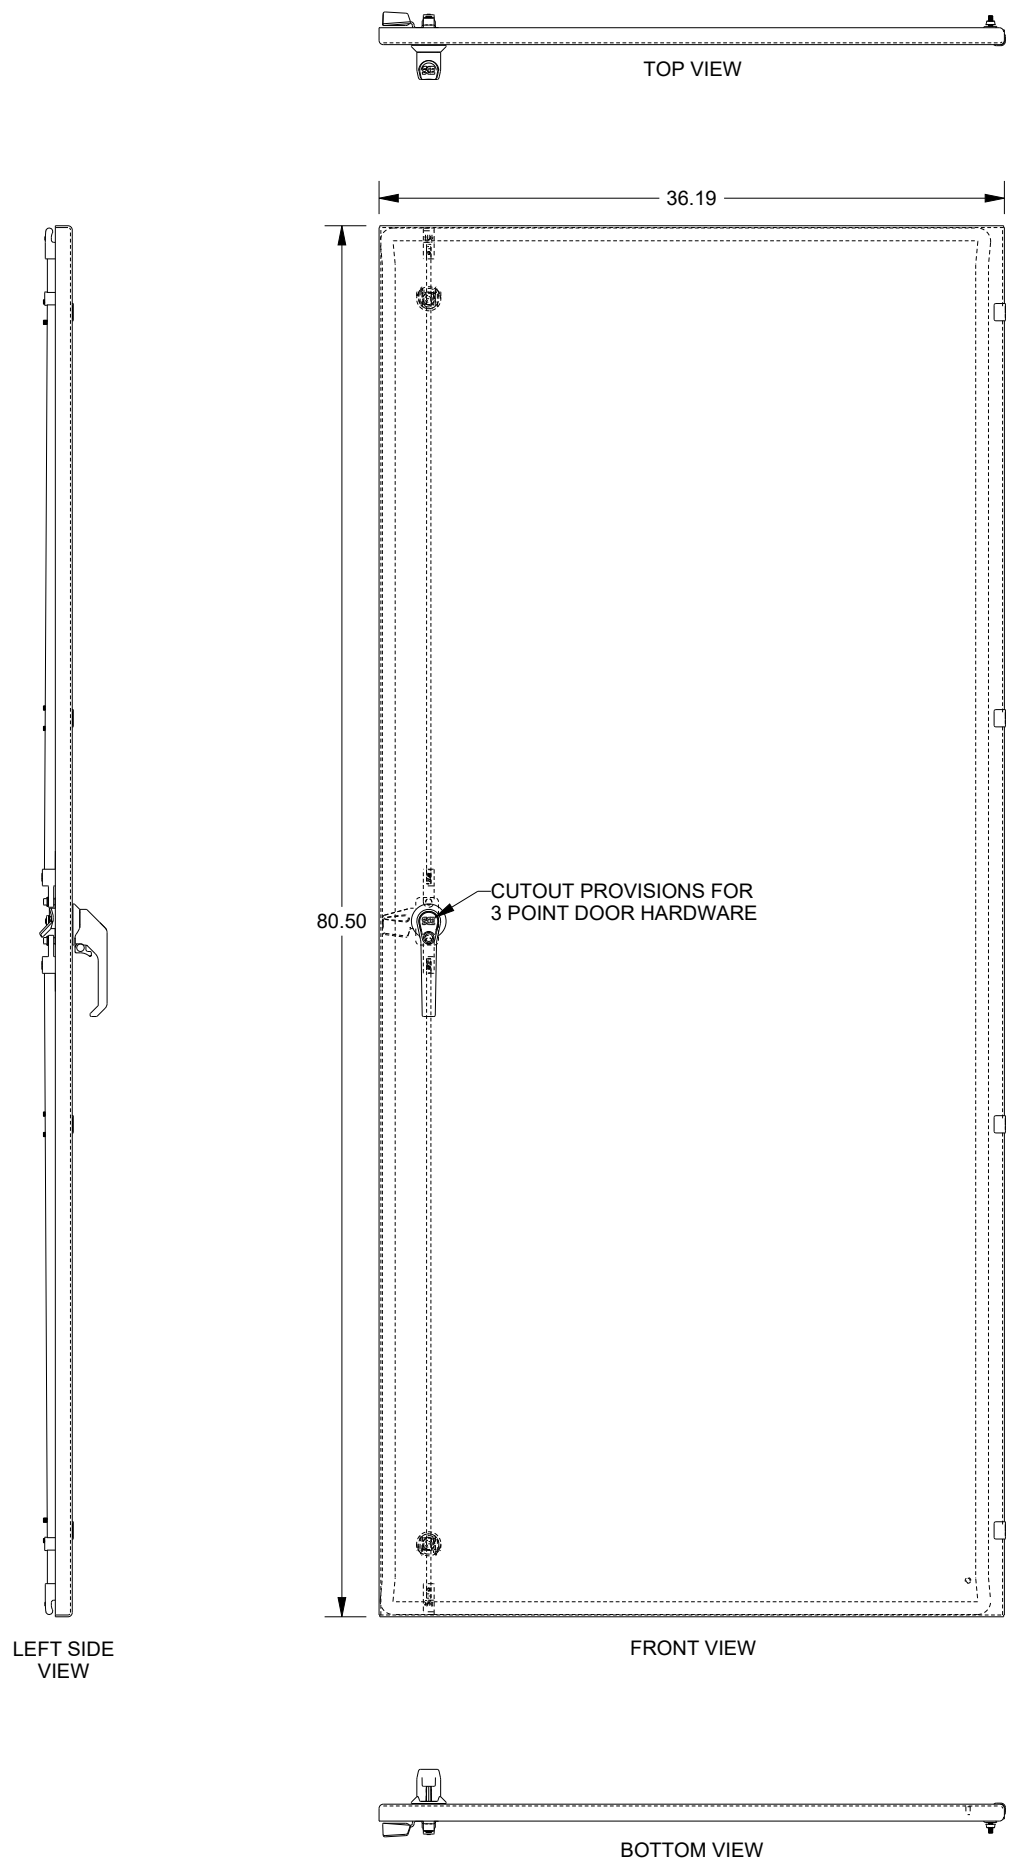

SAGINAW CONTROL & ENGINEERING SCE-RDNR86XMESS

HARDWARE NOT INCLUDED