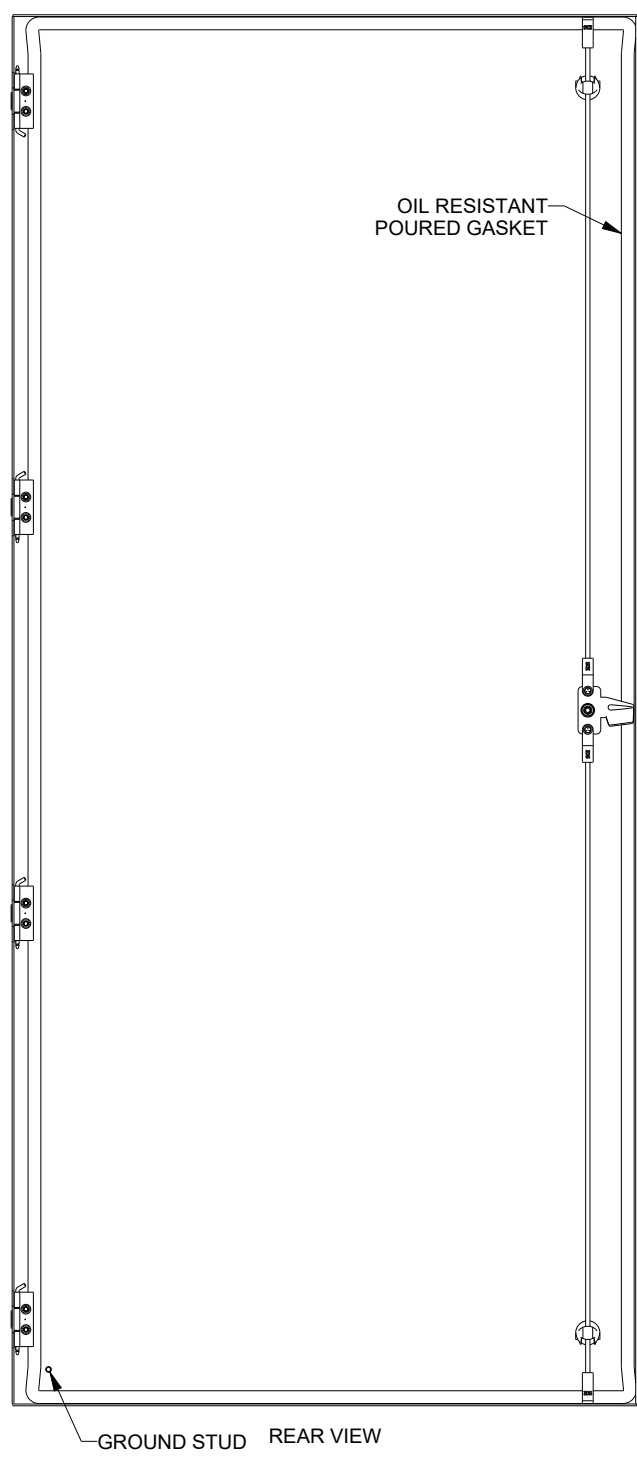

SAGINAW CONTROL & ENGINEERING SCE-RDNR86XMESS

HARDWARE NOT INCLUDED