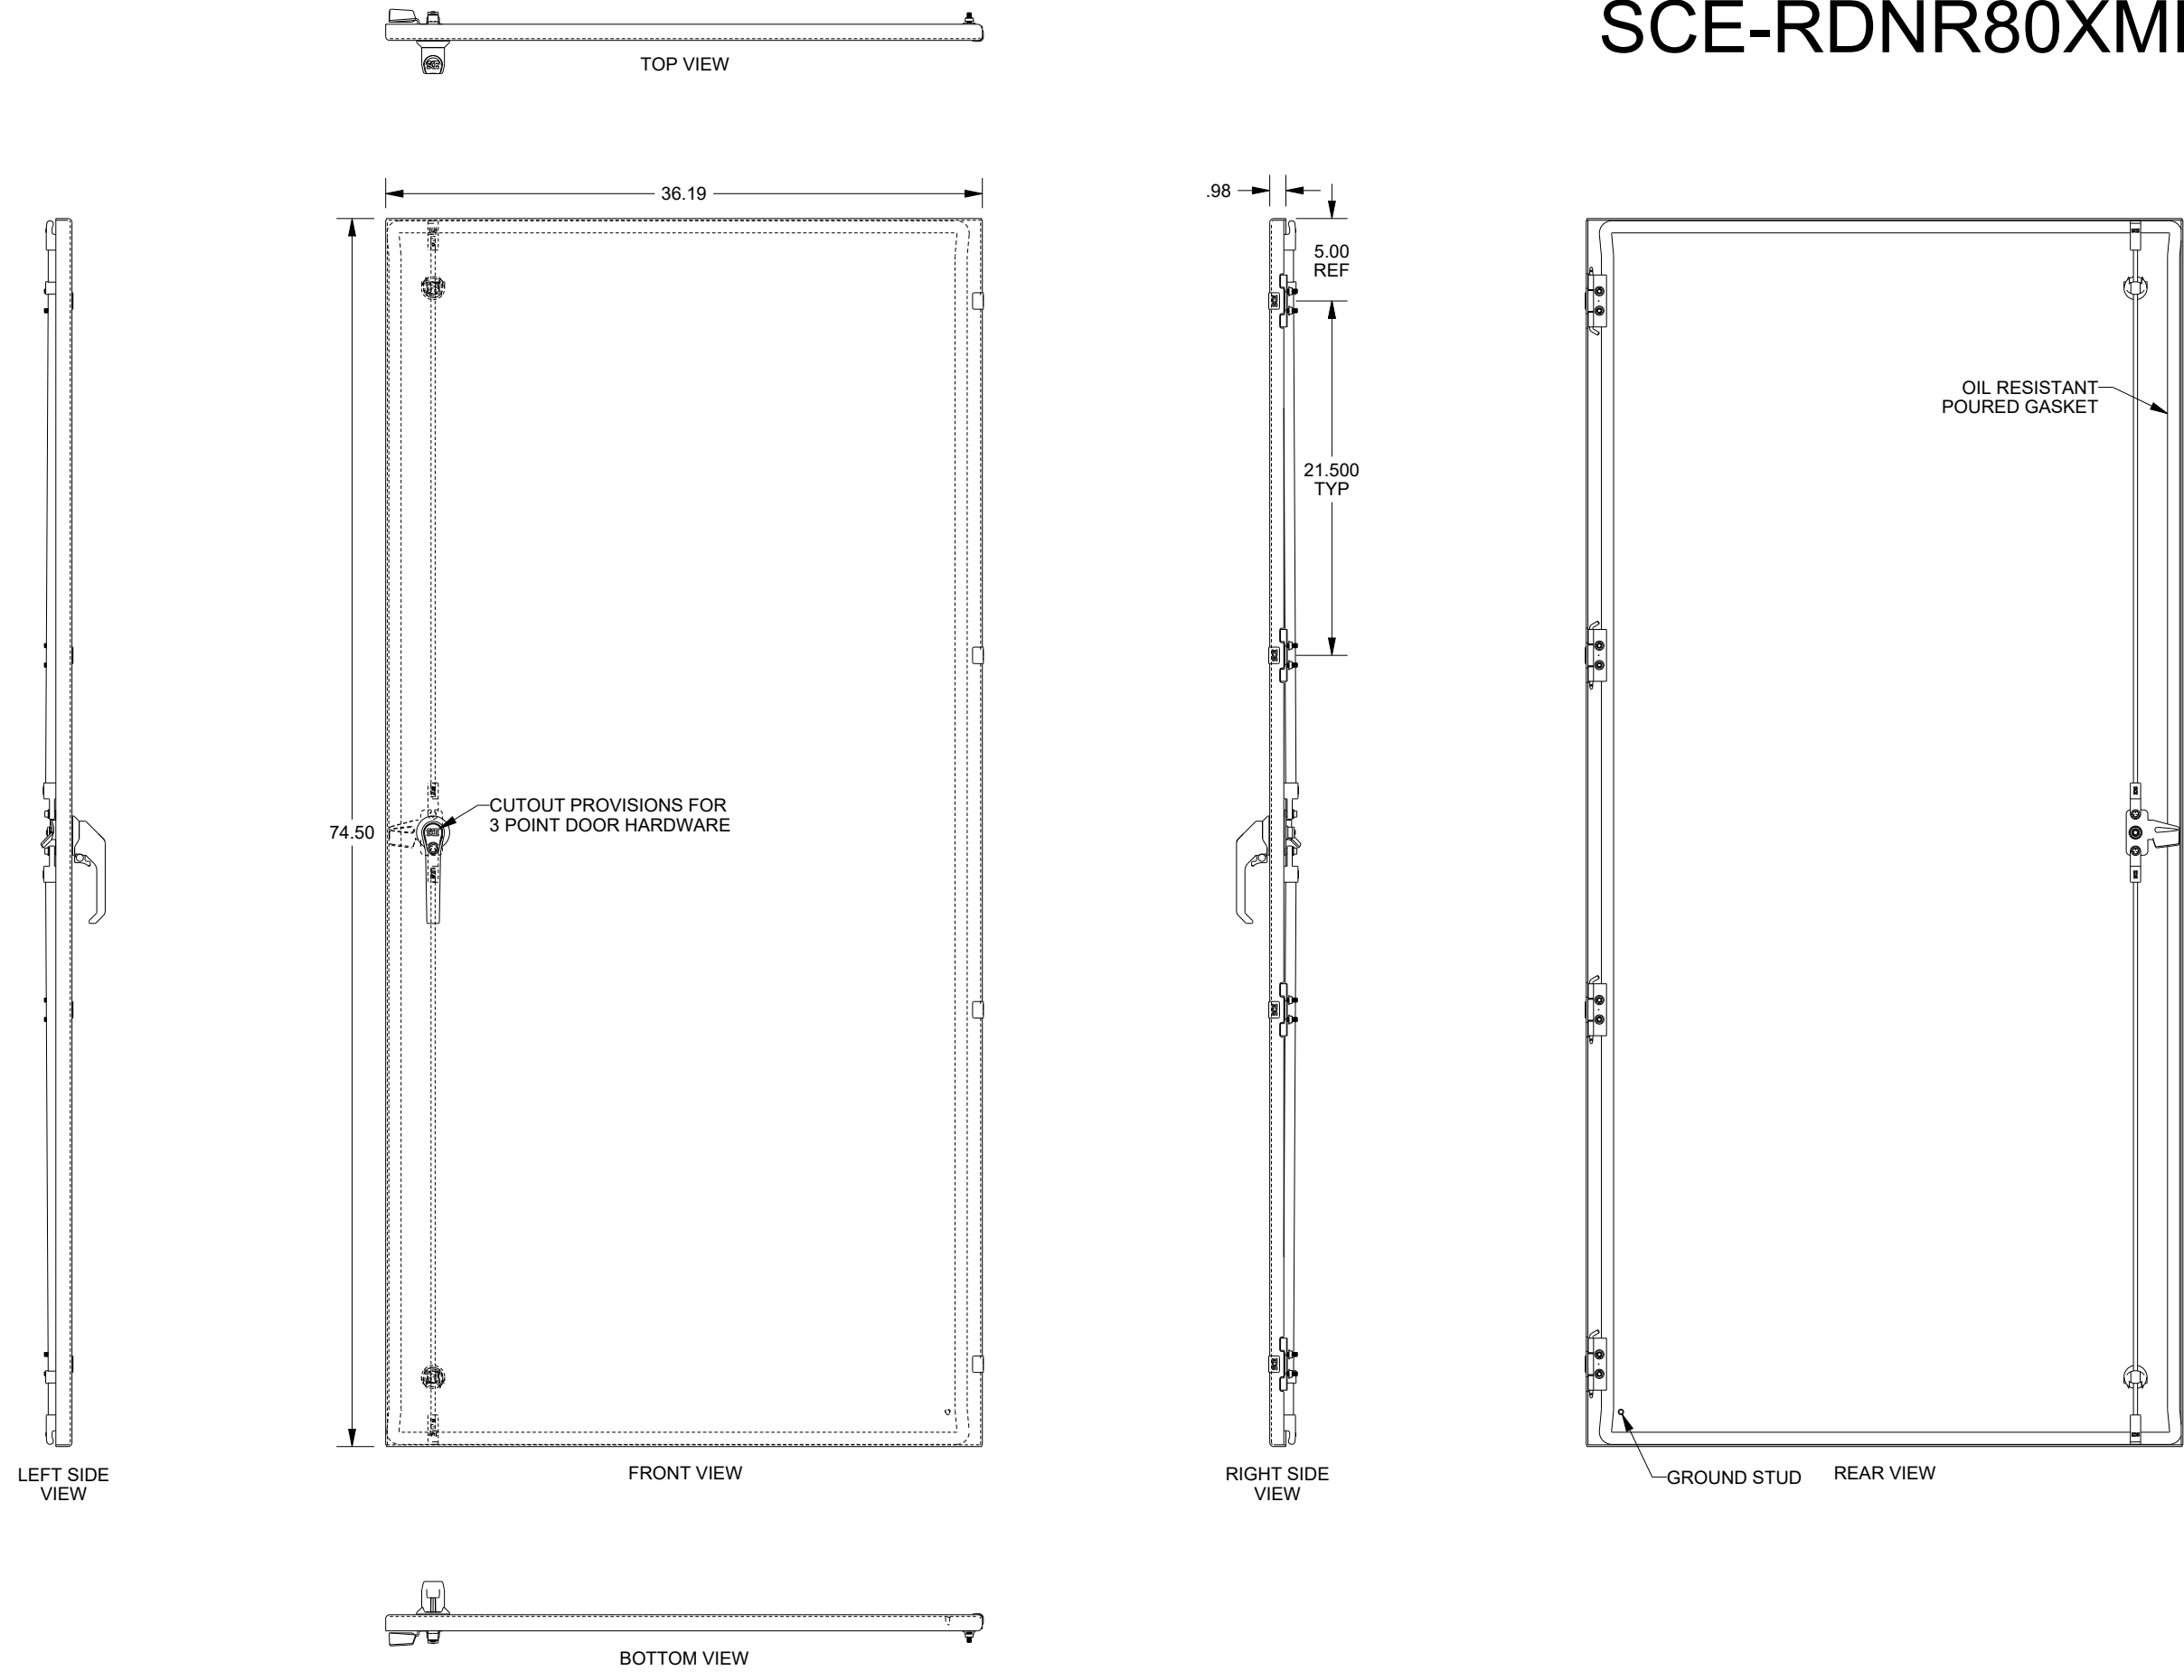

SAGINAW CONTROL & ENGINEERING SCE-RDNR80XMESS

HARDWARE NOT INCLUDED