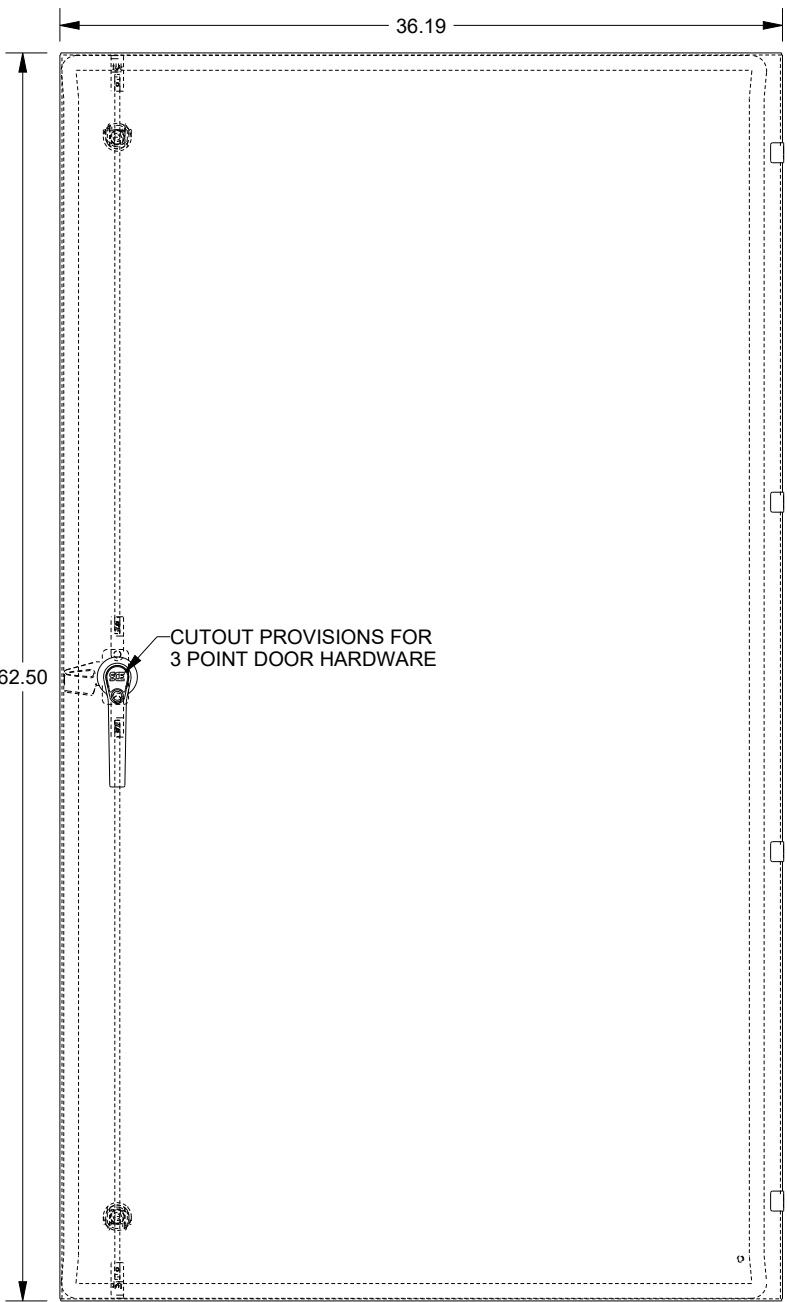

SAGINAW CONTROL & ENGINEERING SCE-RDNR68XMESS

TOP VIEW

FRONT VIEW

RIGHT SIDE VIEW

GROUND STUD REAR VIEW

LEFT SIDE VIEW

BOTTOM VIEW

HARDWARE NOT INCLUDED