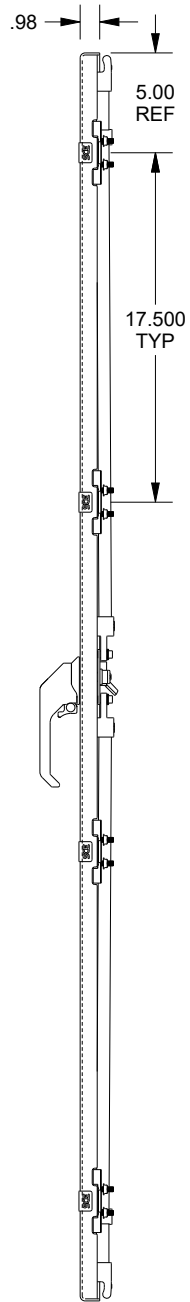

SAGINAW CONTROL & ENGINEERING SCE-RDNR68XMESS

TOP VIEW

FRONT VIEW

RIGHT SIDE VIEW

GROUND STUD REAR VIEW

LEFT SIDE VIEW

BOTTOM VIEW

HARDWARE NOT INCLUDED