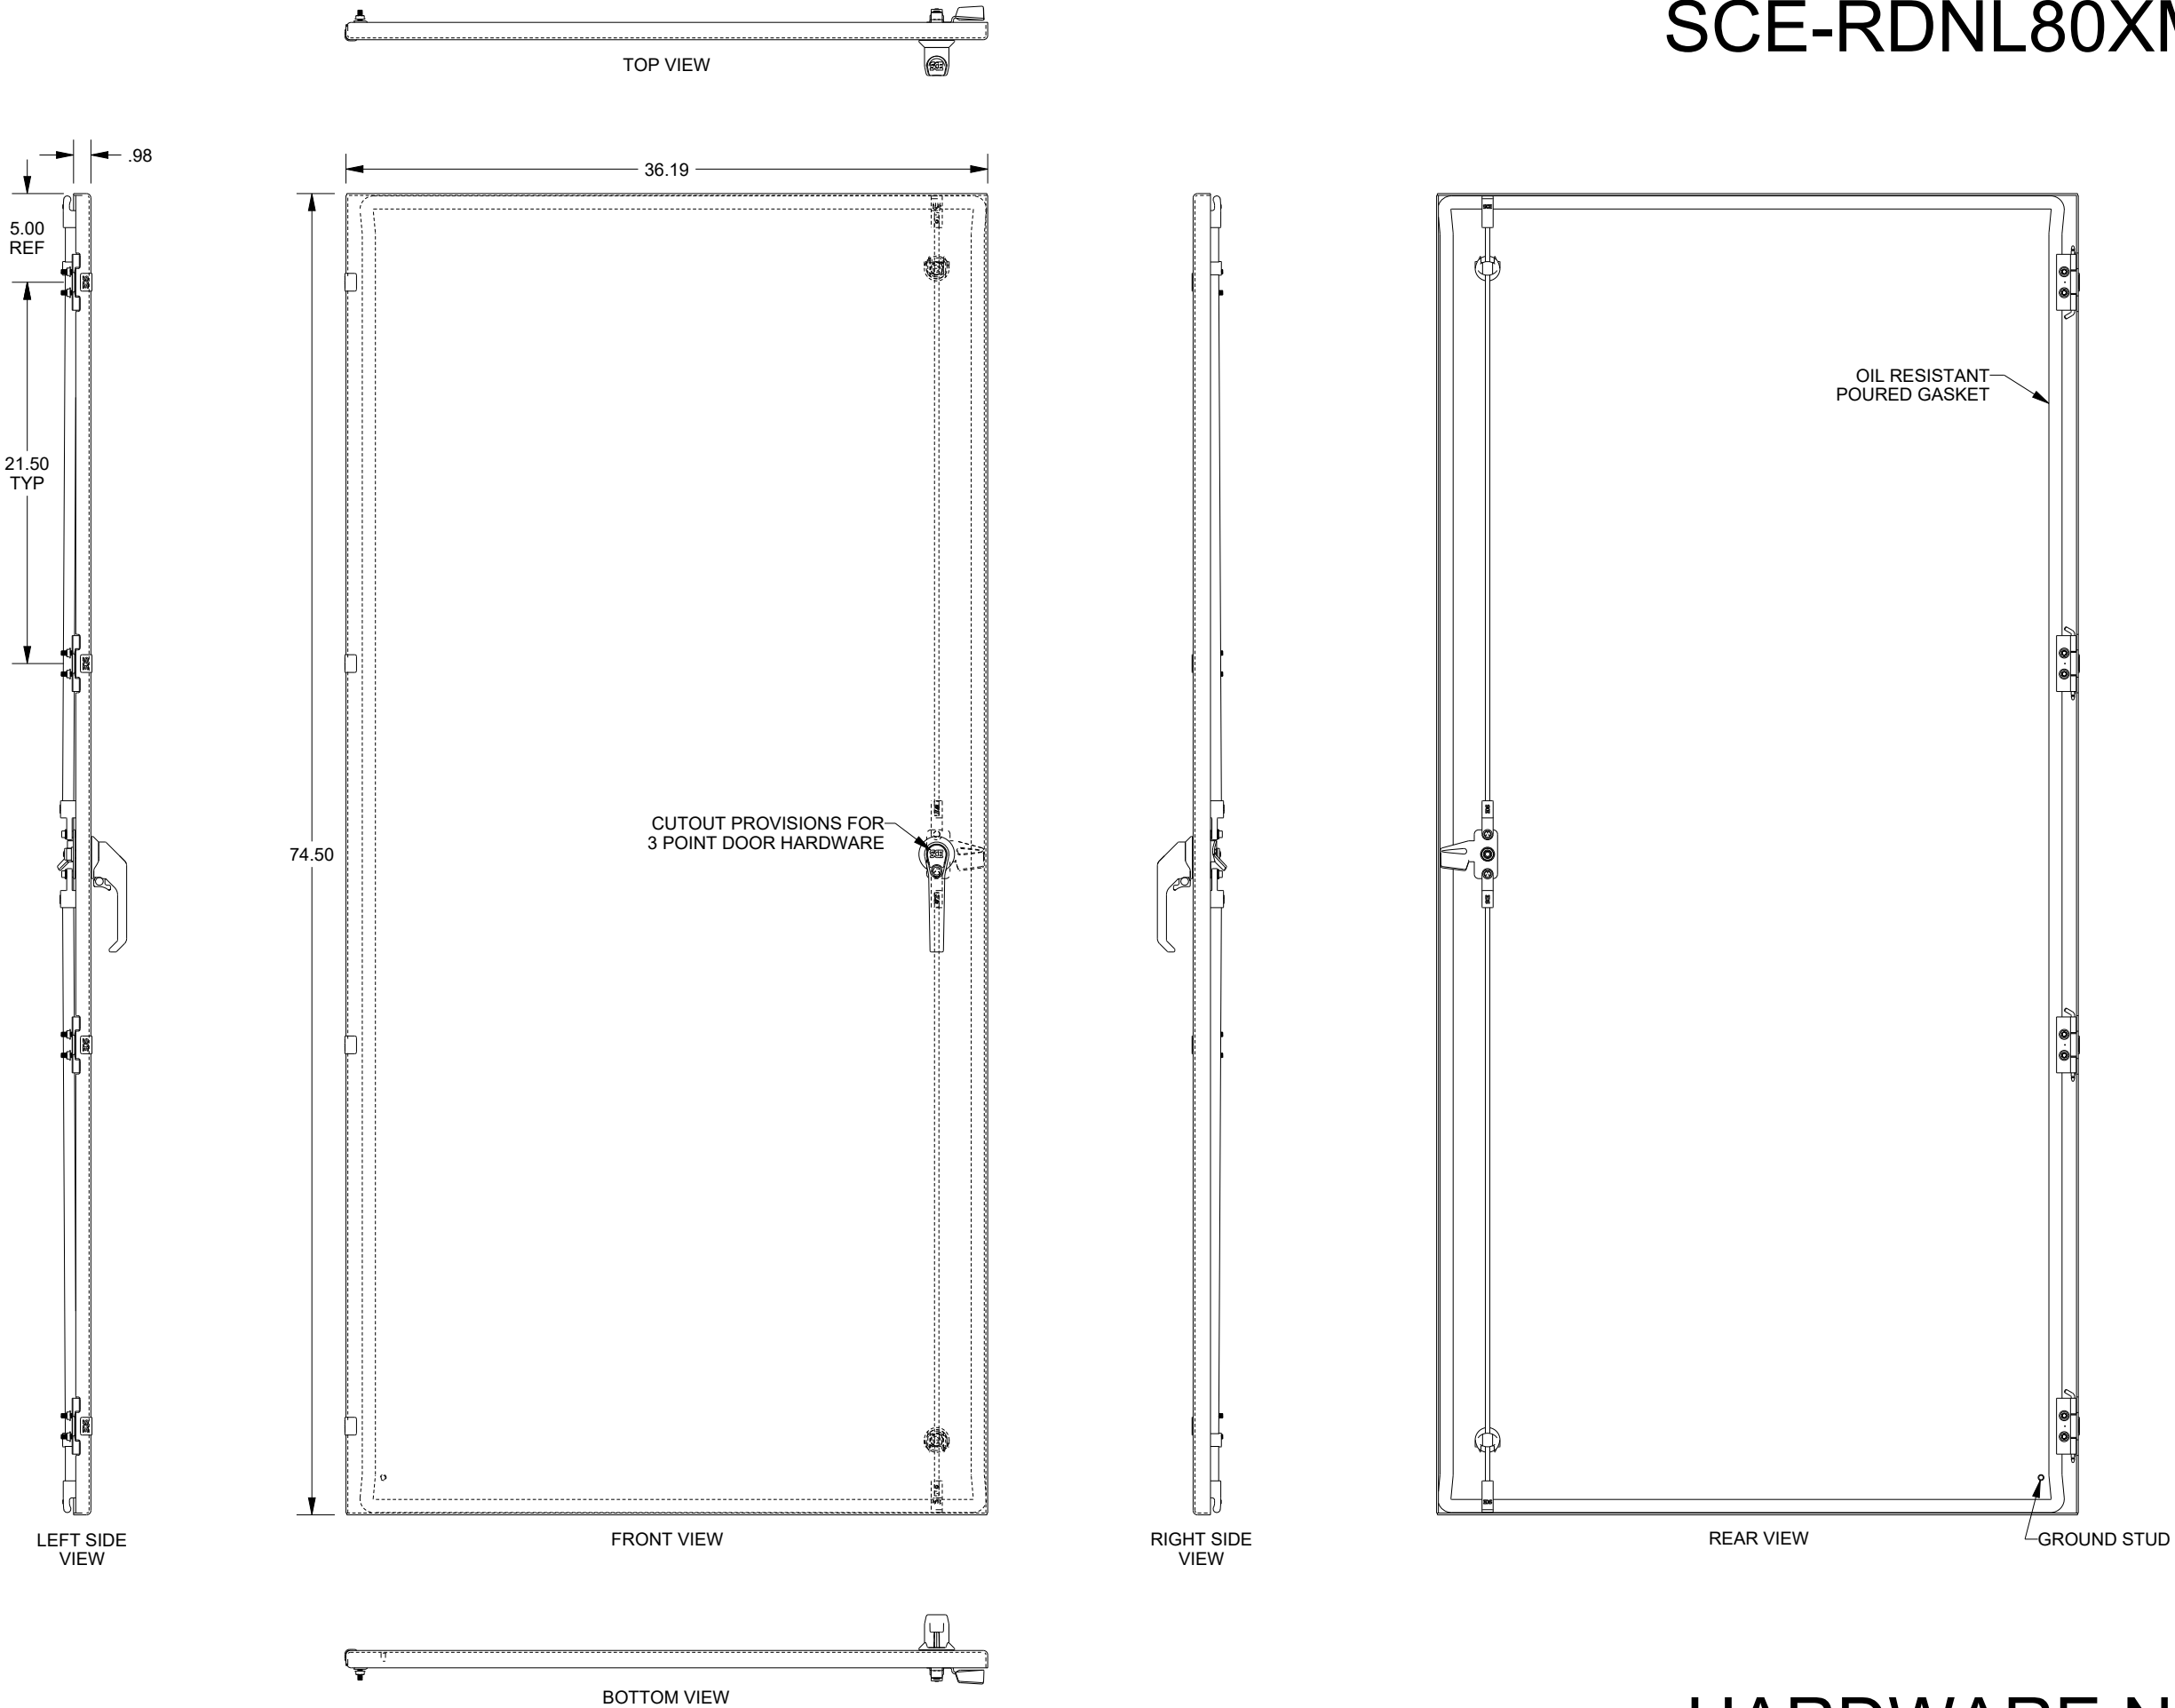

SAGINAW CONTROL & ENGINEERING SCE-RDNL80XMESS

HARDWARE NOT INCLUDED