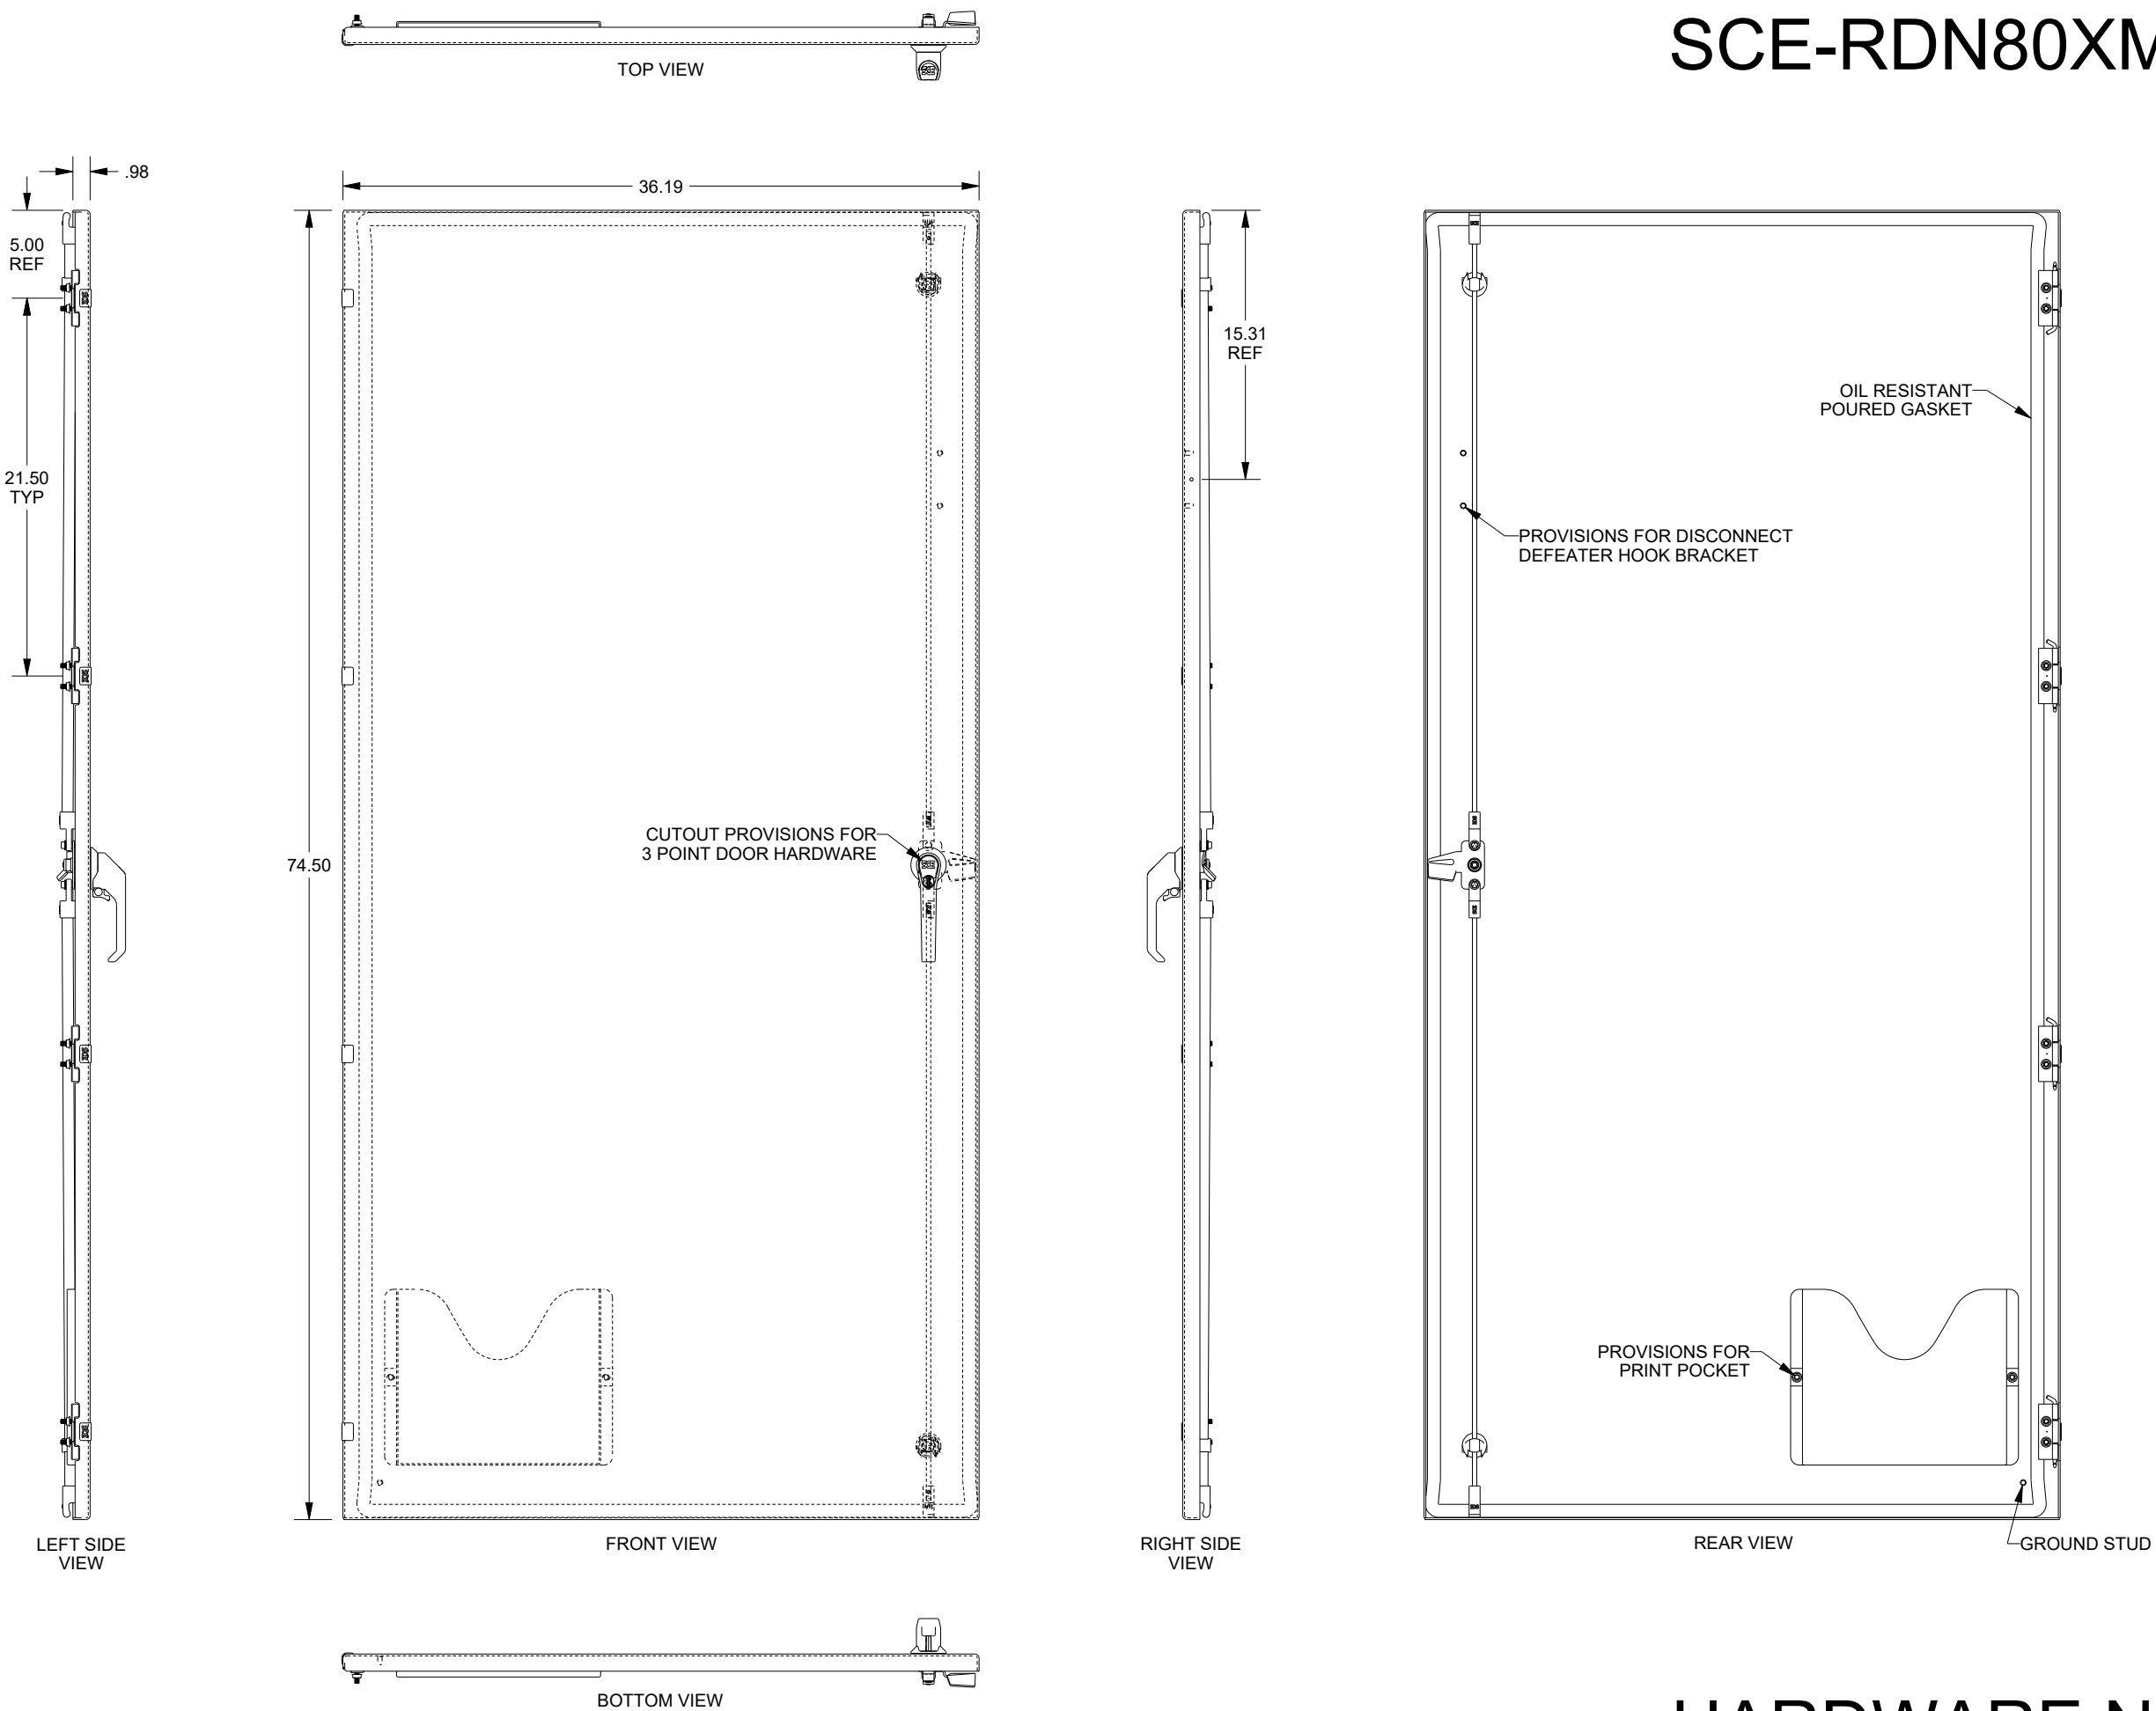

SAGINAW CONTROL & ENGINEERING SCE-RDN80XMESS

HARDWARE NOT INCLUDED