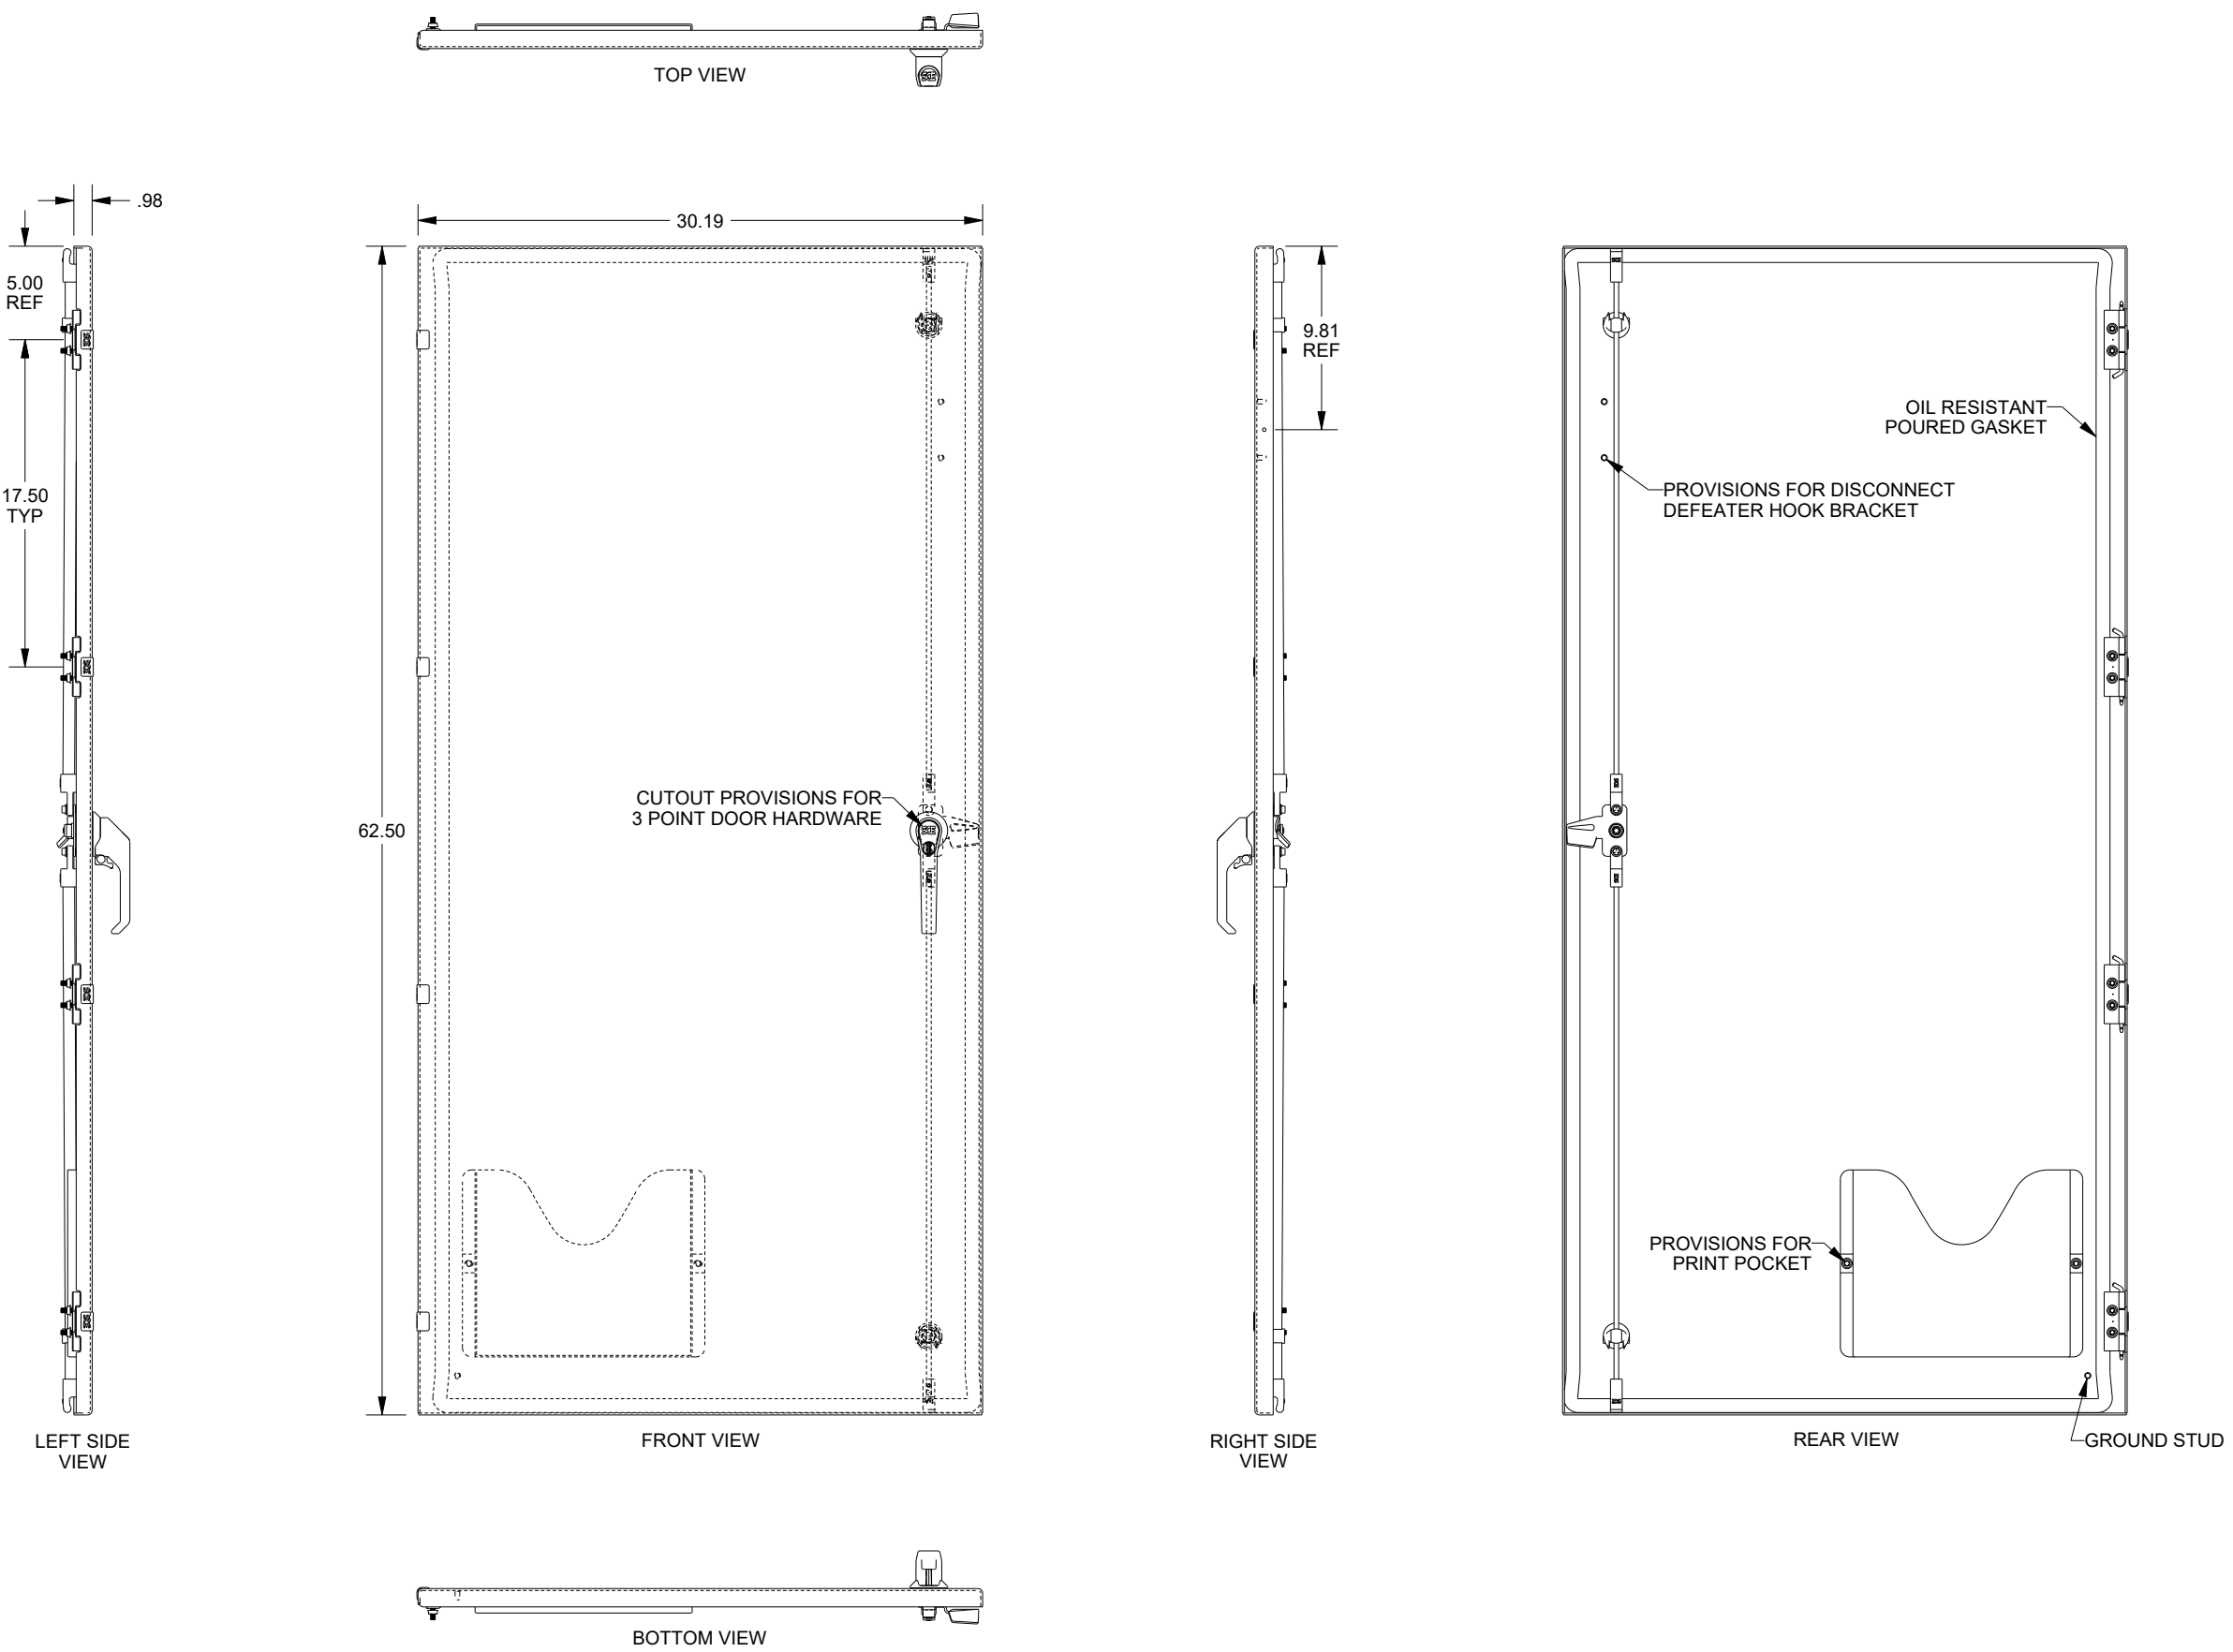

# SAGINAW CONTROL & ENGINEERING SCE-RDN68XMQSS

**HARDWARE NOT INCLUDED**