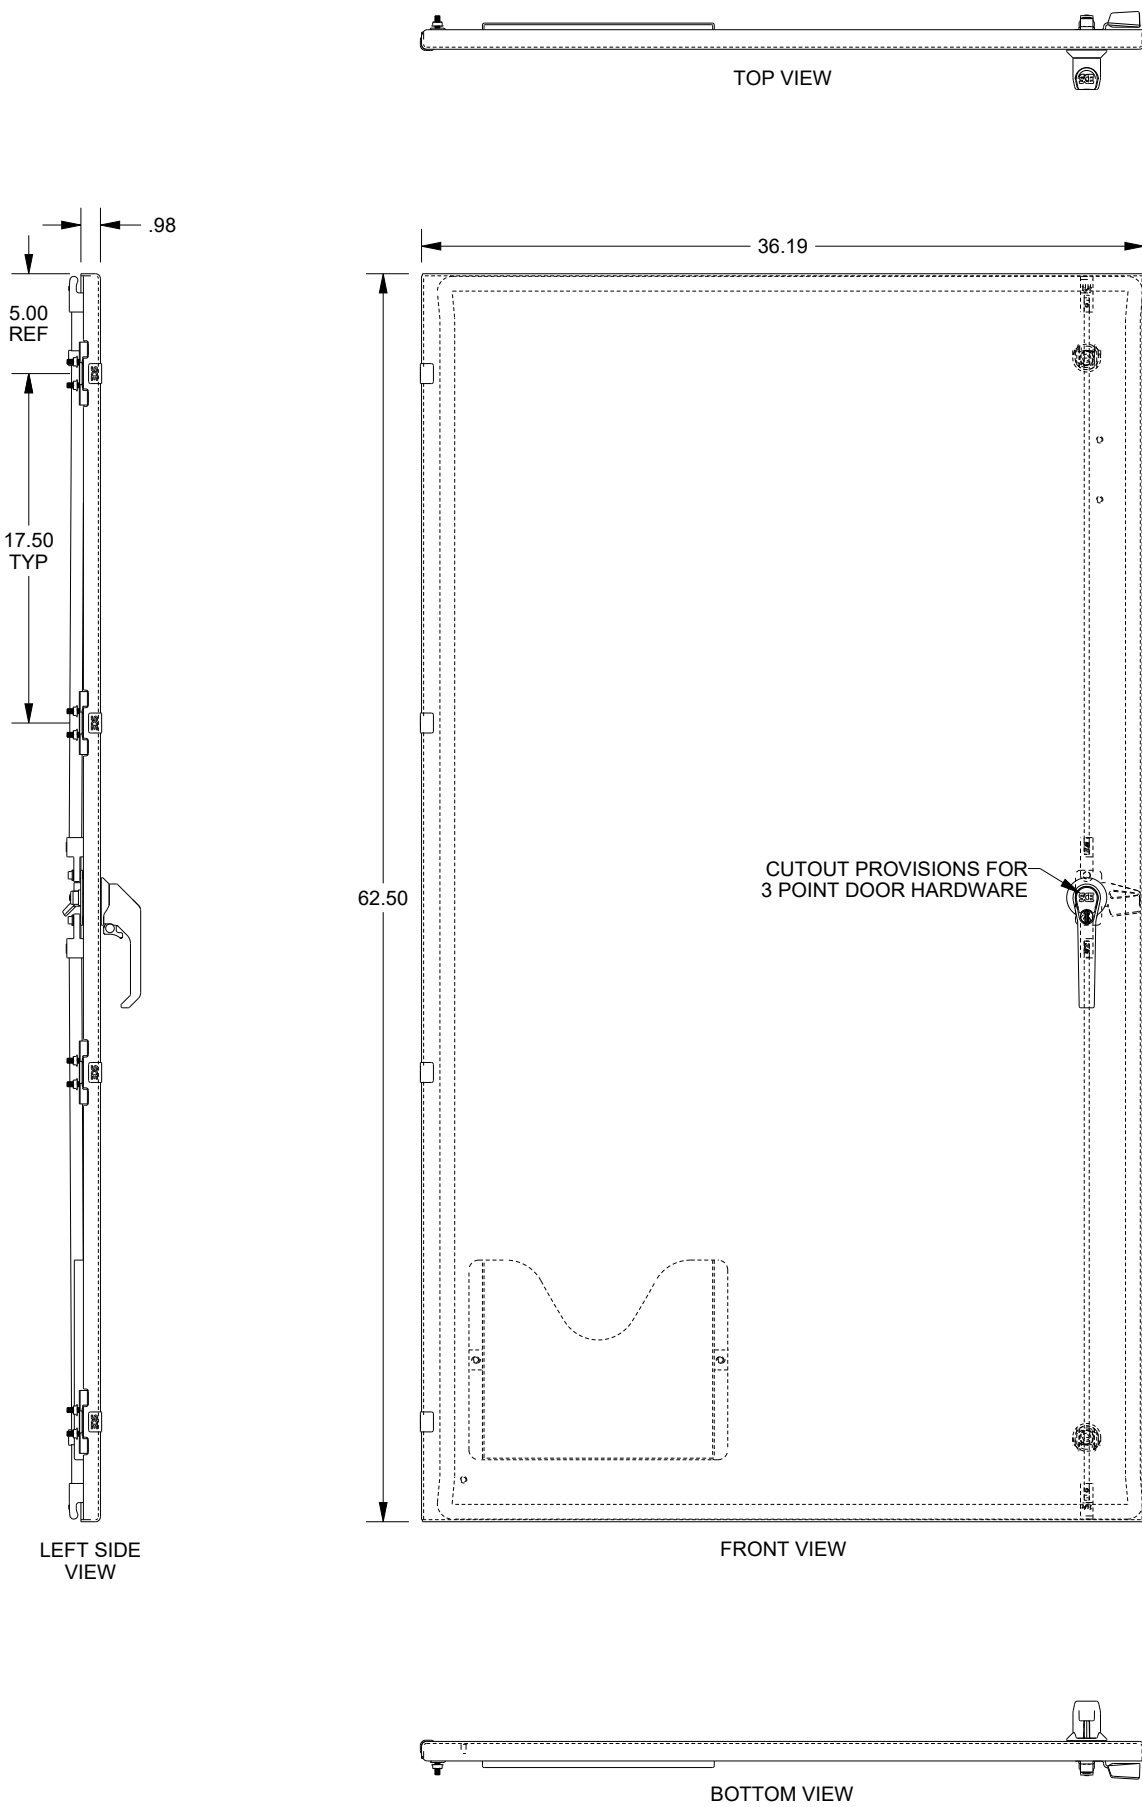

SAGINAW CONTROL & ENGINEERING SCE-RDN68XMESS

HARDWARE NOT INCLUDED