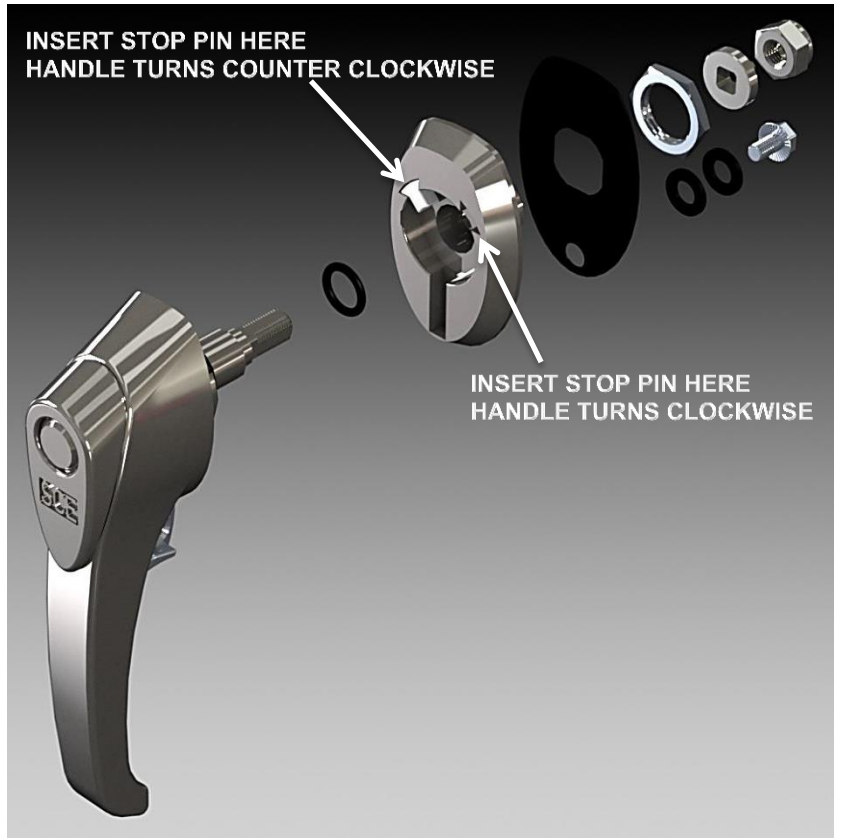

# STAINLESS STEEL L-HANDLE

| PART NUMBER | PART I.D. |
|-------------|-----------|
| SCE-SSPH5   | 109503    |
| SCE-SSPCH5  | 109502    |