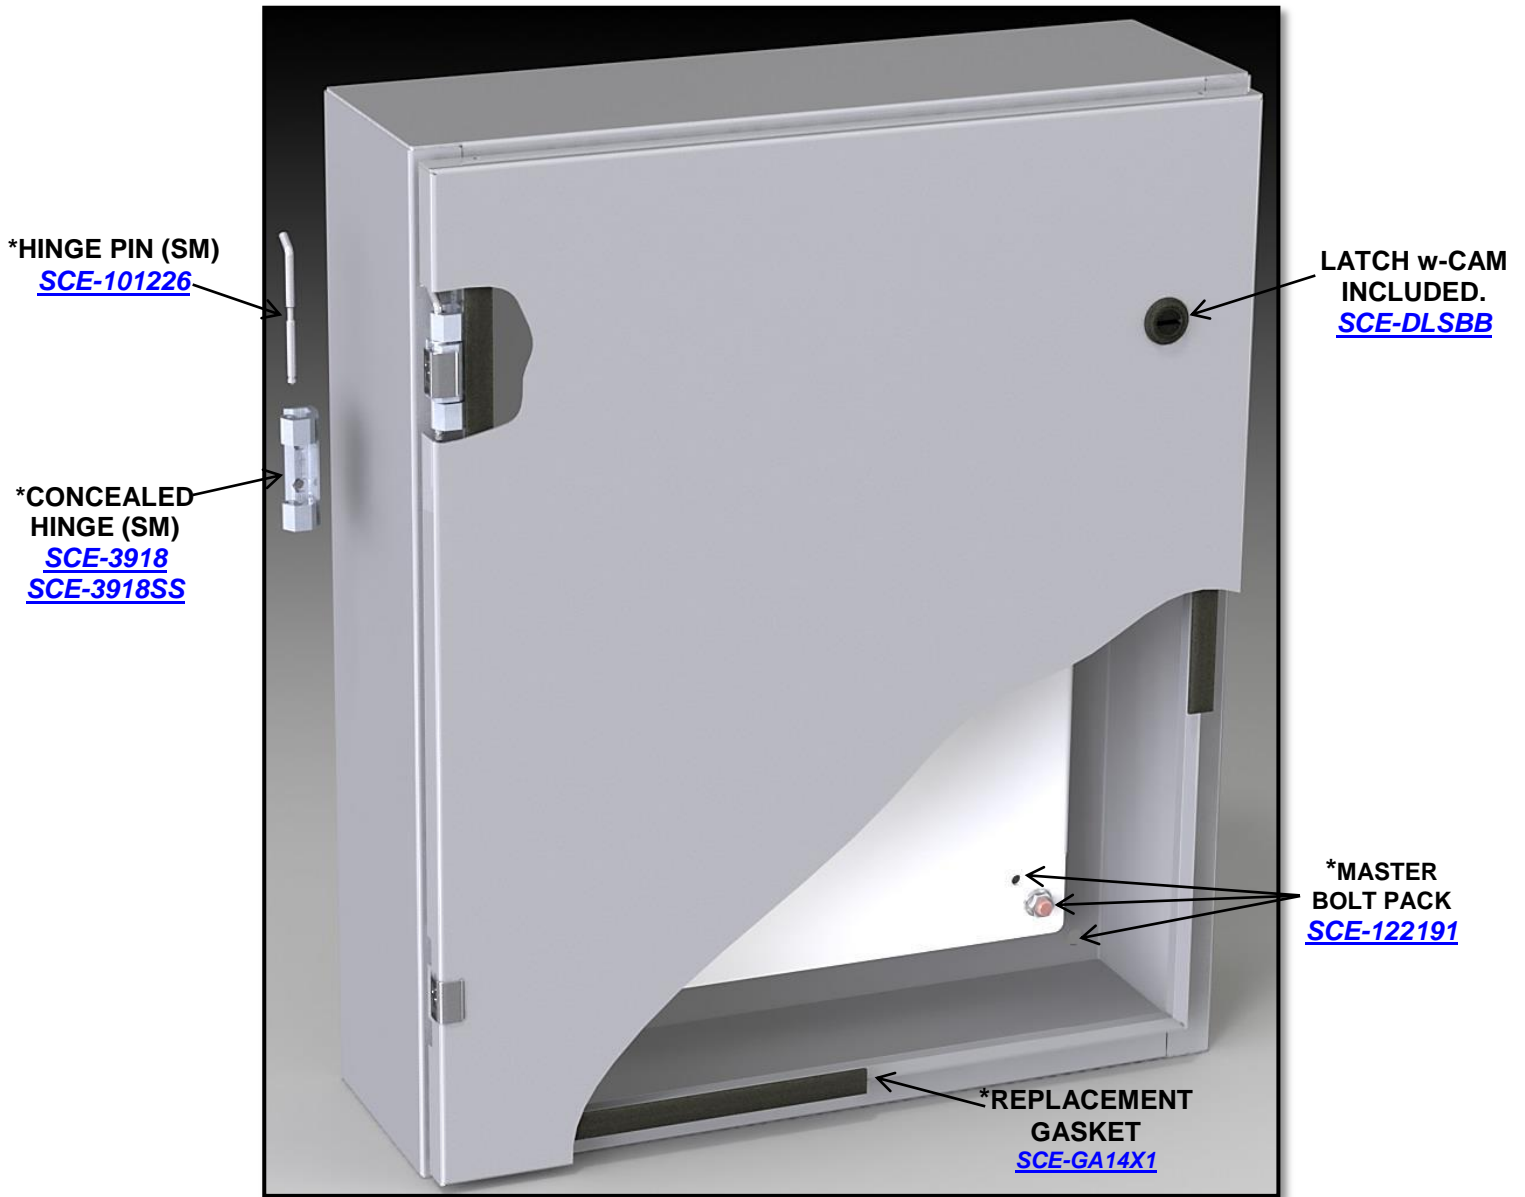

ENVIROLINE SINGLE DOOR

SERVICE PARTS EL

(*) PART ALSO USED IN CLAMP FASTEND WALL MOUNT, WALL MOUNT TWO DOOR, AND WALL MOUNT ENCLOSURES FOR FLANGE-MOUNTED DISCONNECTS.