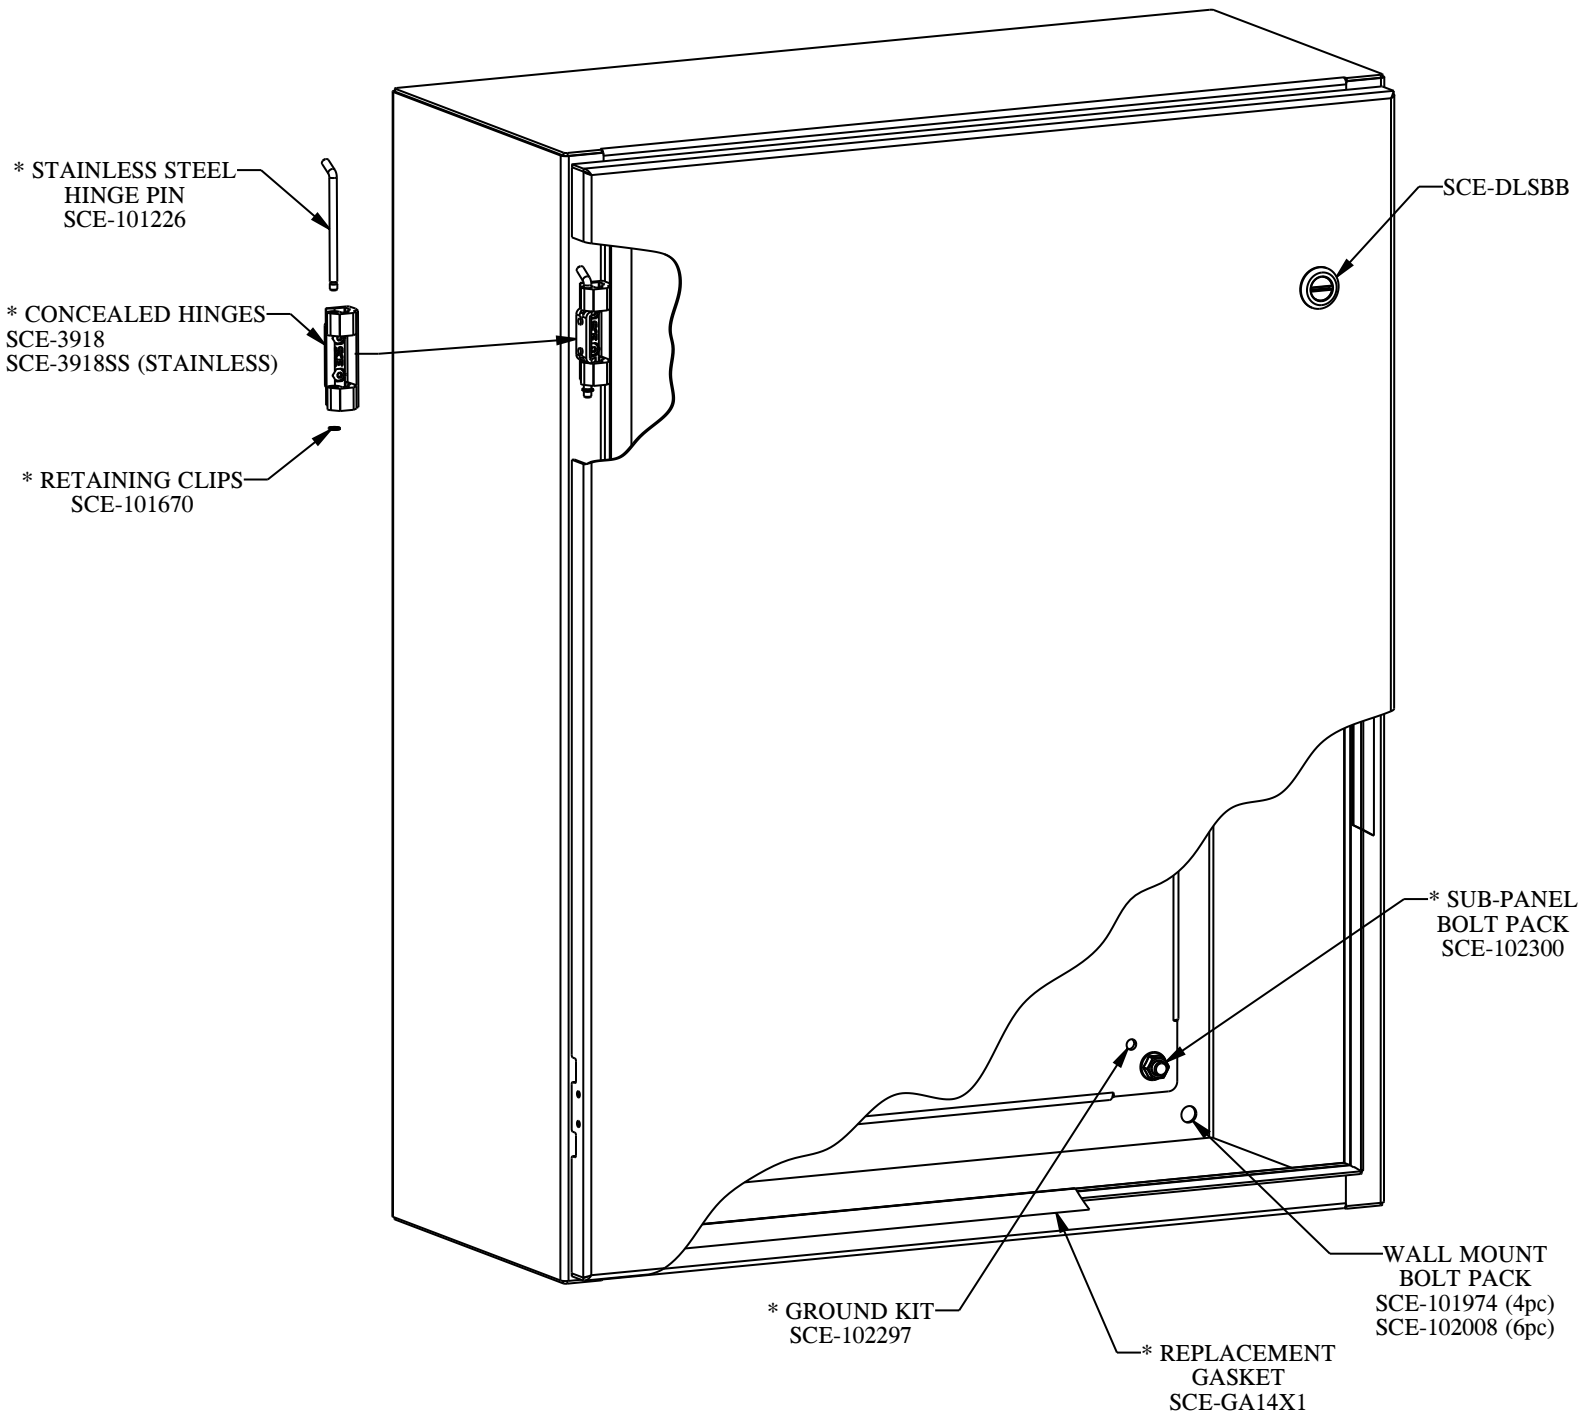

ENVIROLINE SINGLE DOOR

*** PART ALSO USED IN CLAMP FASTEND WALL MOUNT,
WALL MOUNT TWO DOOR AND WALL MOUNT ENCLOSURES
FOR FLANGE-MOUNTED DISCONNECTS**