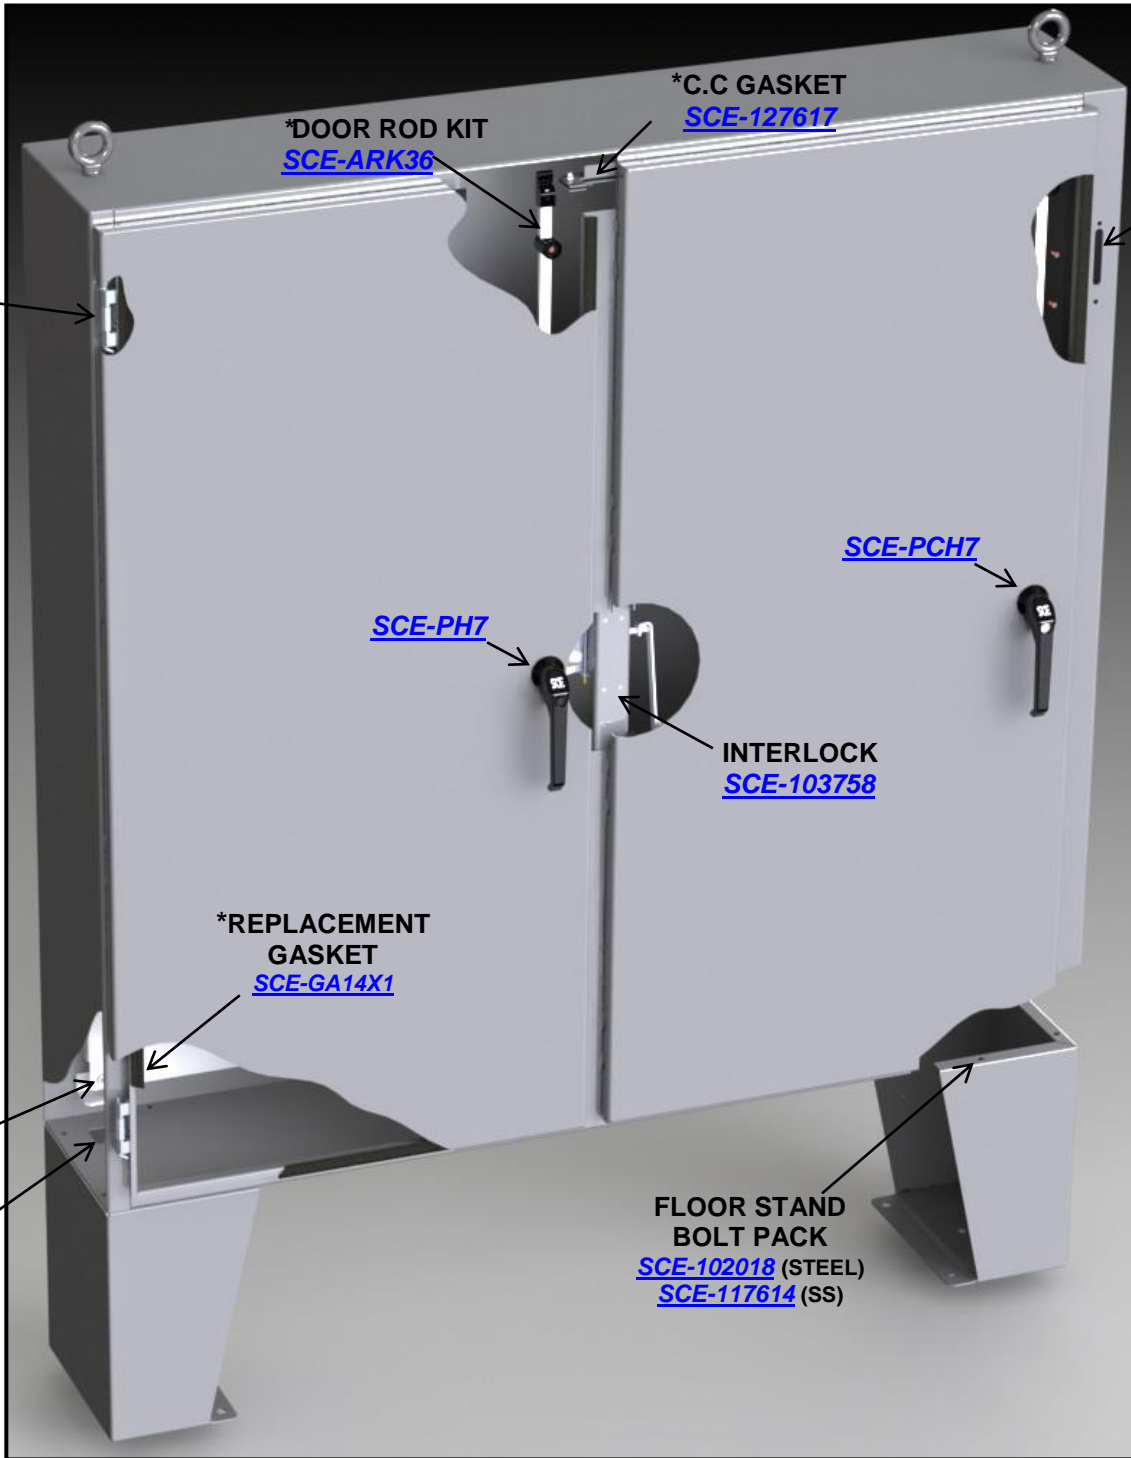

ENVIROLINE TWO DOOR ENCLOSURES FOR FLANGE MOUNTED DISCONNECTS

SERVICE PARTS 2DR

CONCEALED
HINGE
[SCE-3916](#)
[SCE-3916 \(SS\)](#)

*HINGE PIN
[SCE-101221](#)

[SCE-MDV](#)

(*) PART USED IN ALL FREE-STANDING FLOOR MOUNTED ENCLOSURE MODELS.