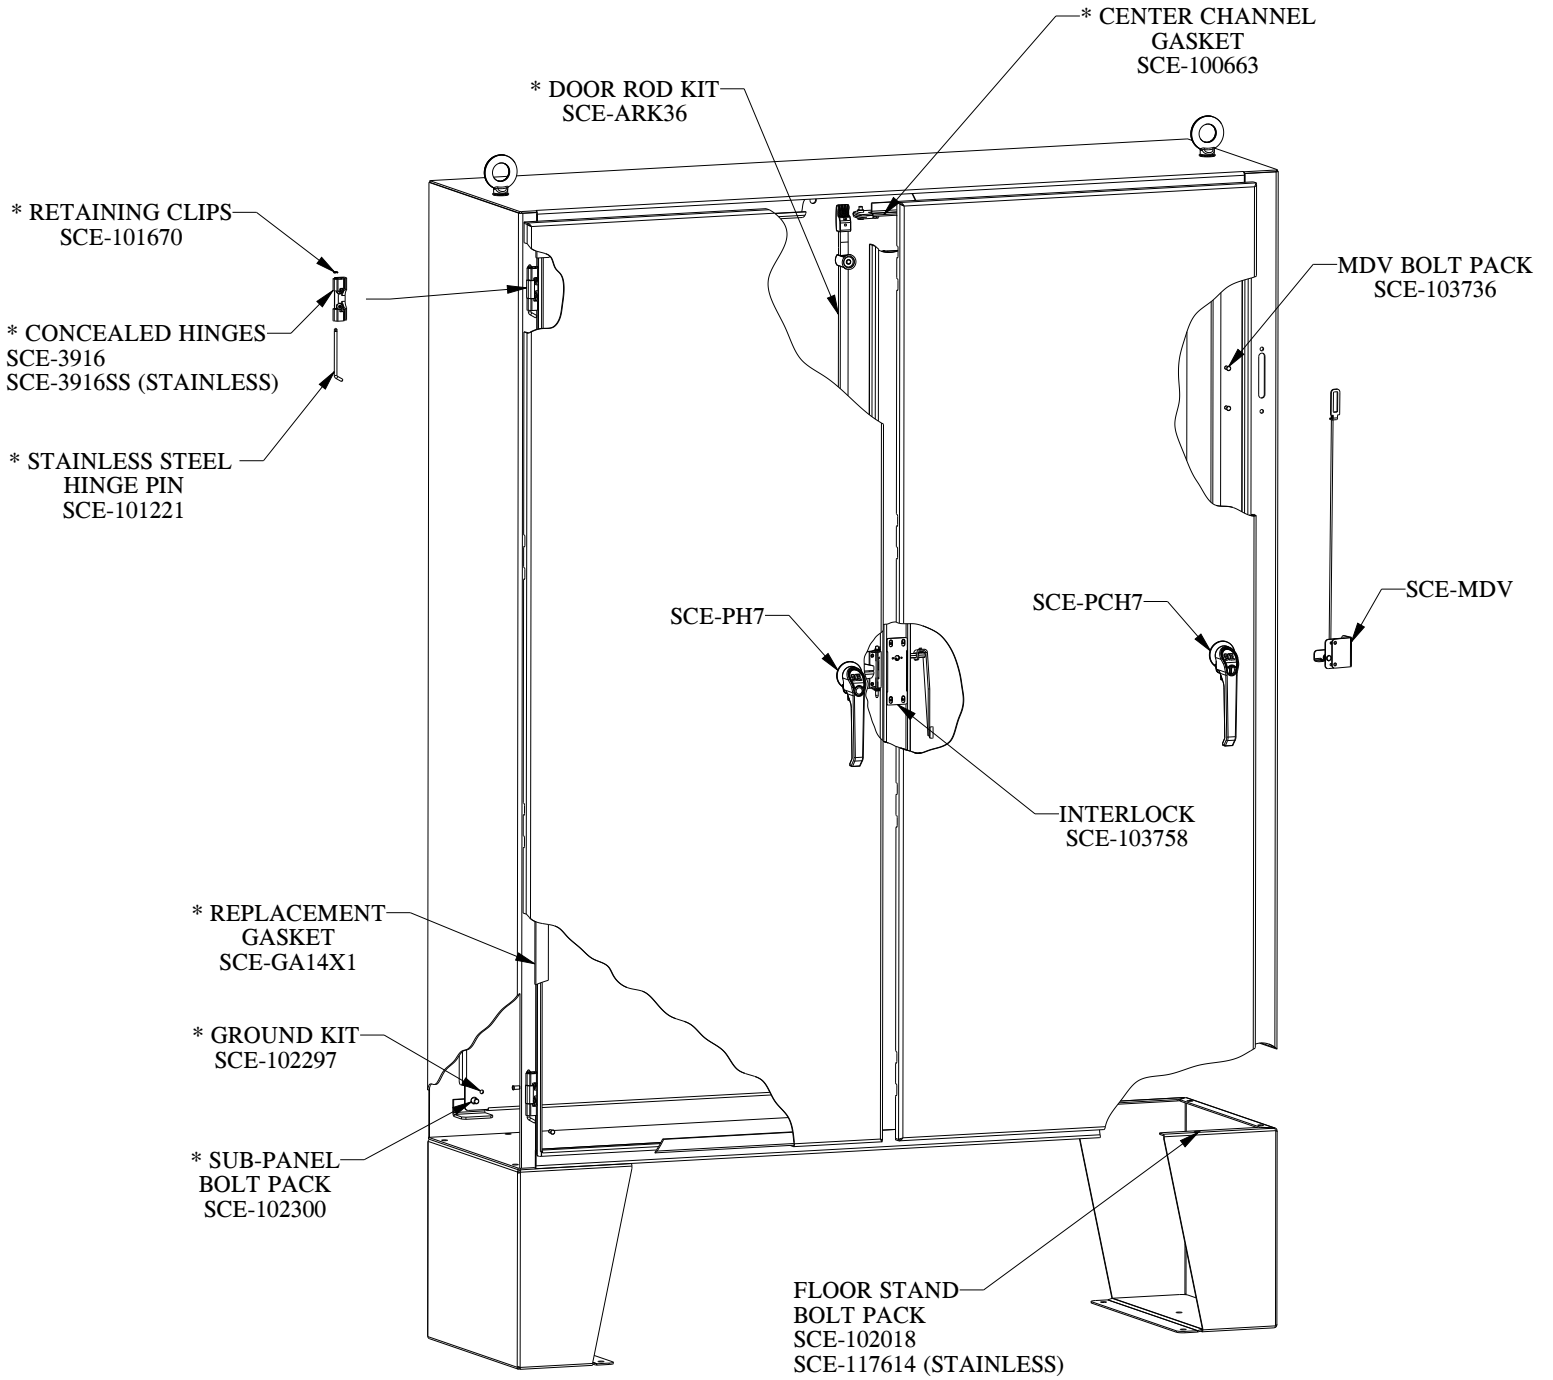

ENVIROLINE TWO DOOR ENCLOSURES FOR FLANGE MOUNTED DISCONNECTS

* PART USED IN ALL FREE-STANDING FLOOR MOUNTED ENCLOSURE MODELS