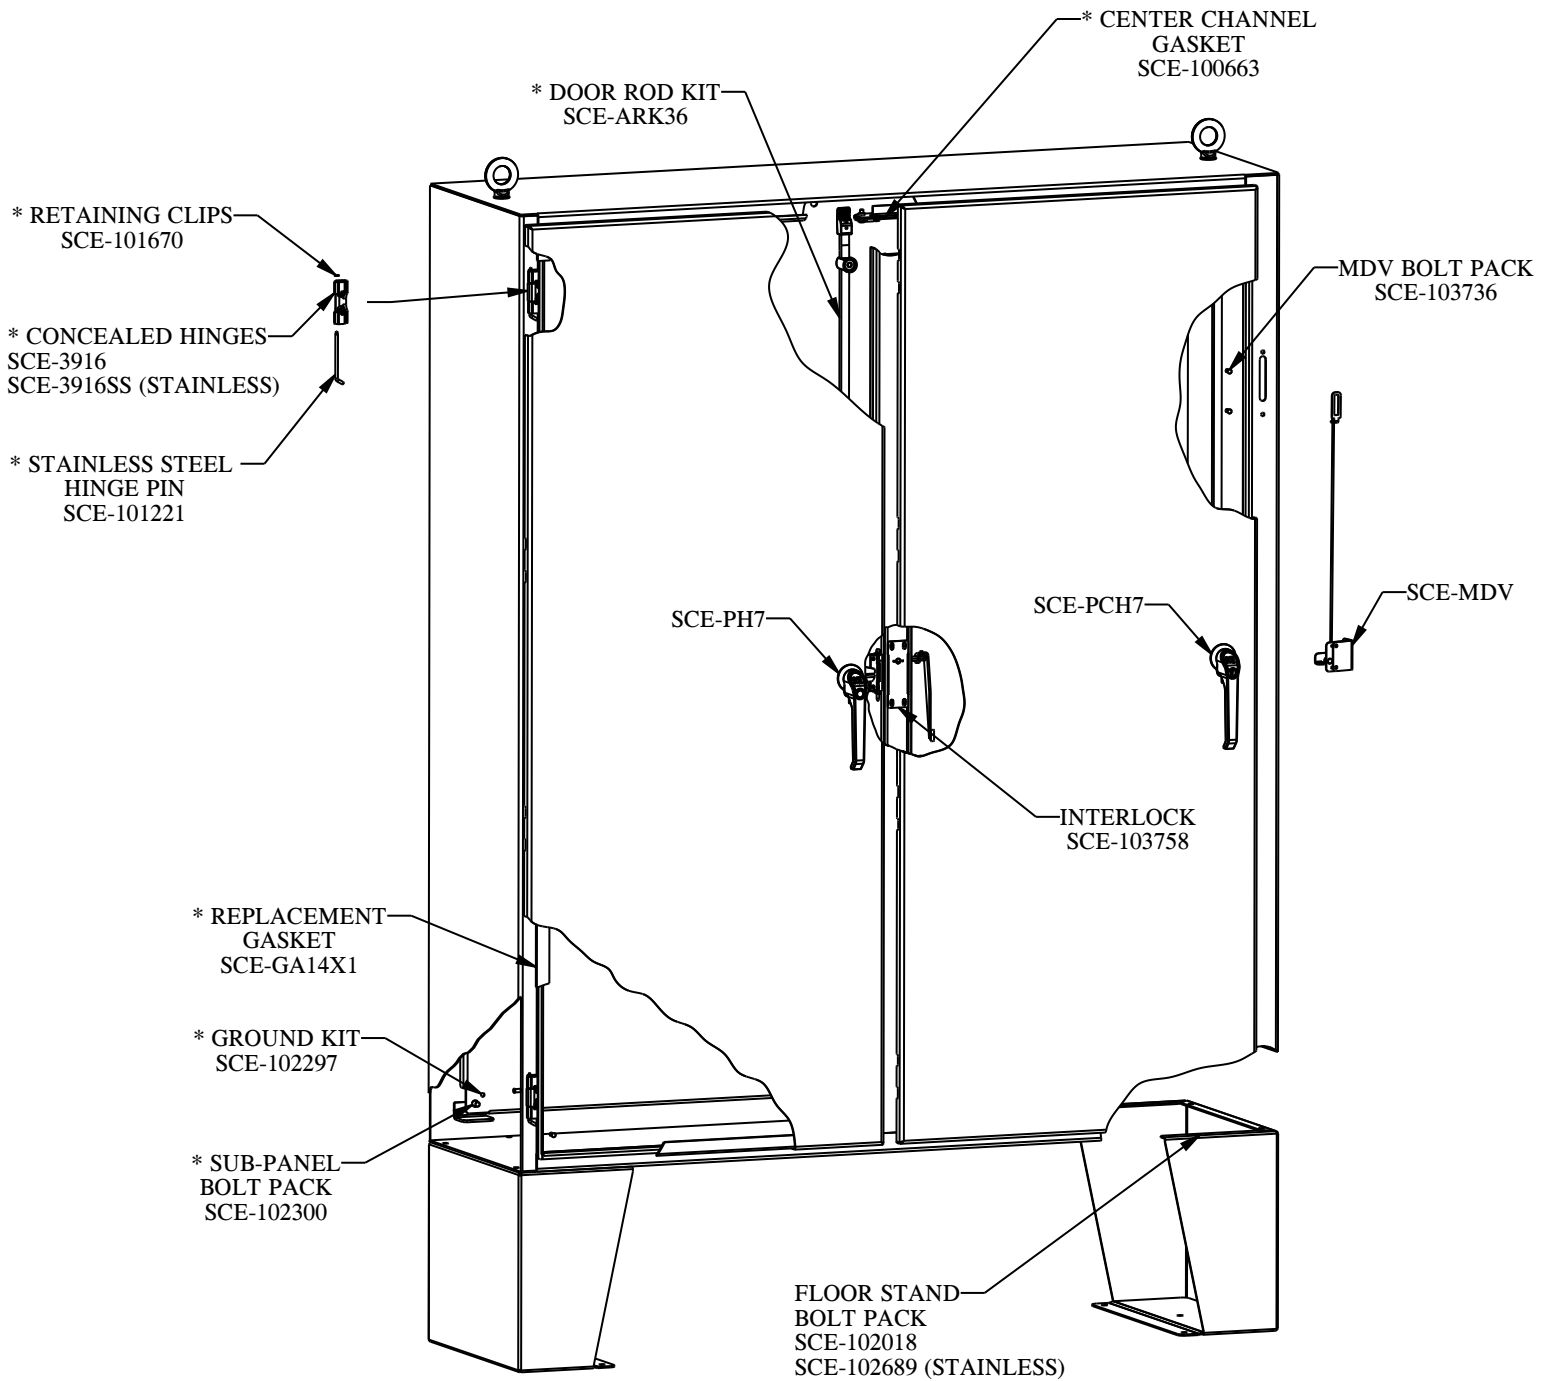

ENVIROLINE TWO DOOR ENCLOSURES FOR FLANGE MOUNTED DISCONNECTS

* PART USED IN ALL FREE-STANDING FLOOR MOUNTED ENCLOSURE MODELS