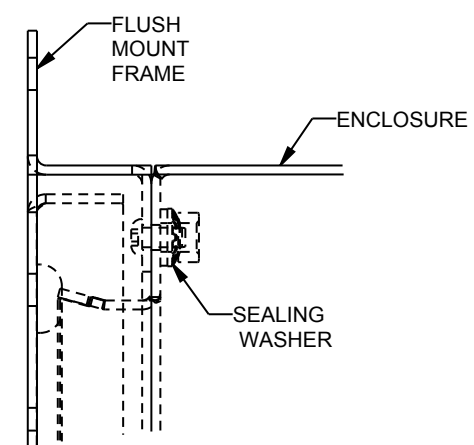

SCE PART NUMBER	A	B	ROUGH OPENING	SCE PART NUMBER	A	B	ROUGH OPENING
SCE-ELFM12H	12"	NA	A + 1/2"	SCE-ELFM12HSS	12"	NA	A + 1/2"
SCE-ELFM16H	16"	NA	A + 1/2"	SCE-ELFM16HSS	16"	NA	A + 1/2"
SCE-ELFM20H	20"	NA	A + 1/2"	SCE-ELFM20HSS	20"	NA	A + 1/2"
SCE-ELFM24H	24"	NA	A + 1/2"	SCE-ELFM24HSS	24"	NA	A + 1/2"
SCE-ELFM30H	30"	NA	A + 1/2"	SCE-ELFM30HSS	30"	NA	A + 1/2"
SCE-ELFM12W	NA	12"	B + 1 3/16"	SCE-ELFM12WSS	NA	12"	B + 1 3/16"
SCE-ELFM16W	NA	16"	B + 1 3/16"	SCE-ELFM16WSS	NA	16"	B + 1 3/16"
SCE-ELFM20W	NA	20"	B + 1 3/16"	SCE-ELFM20WSS	NA	20"	B + 1 3/16"
SCE-ELFM24W	NA	24"	B + 1 3/16"	SCE-ELFM24WSS	NA	24"	B + 1 3/16"
SCE-ELFM30W	NA	30"	B + 1 3/16"	SCE-ELFM30WSS	NA	30"	B + 1 3/16"

SCE PART NUMBER	A	B	ROUGH OPENING
SCE-ELFM36H	36"	NA	A + 1/2"
SCE-ELFM36W	NA	36"	B + 1 3/16"
SCE-ELFM36HSS	36"	NA	A + 1/2"
SCE-ELFM36WSS	NA	36"	B + 1 3/16"