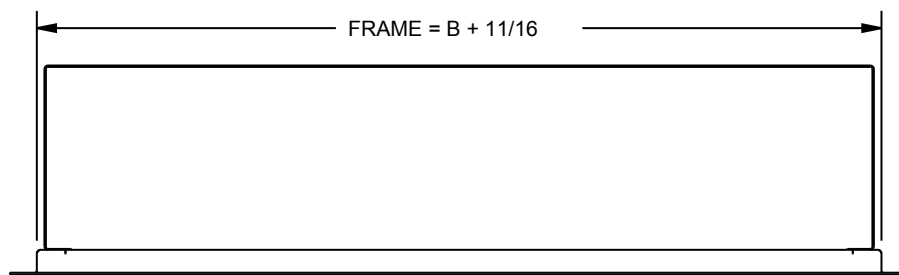

SCE PART NUMBER	A	B	ROUGH OPENING	SCE PART NUMBER	A	B	ROUGH OPENING
SCE-ELFM12H	12"	NA	A + 1/2"	SCE-ELFM12HSS	12"	NA	A + 1/2"
SCE-ELFM16H	16"	NA	A + 1/2"	SCE-ELFM16HSS	16"	NA	A + 1/2"
SCE-ELFM20H	20"	NA	A + 1/2"	SCE-ELFM20HSS	20"	NA	A + 1/2"
SCE-ELFM24H	24"	NA	A + 1/2"	SCE-ELFM24HSS	24"	NA	A + 1/2"
SCE-ELFM30H	30"	NA	A + 1/2"	SCE-ELFM30HSS	30"	NA	A + 1/2"
SCE-ELFM12W	NA	12"	B + 1 3/16"	SCE-ELFM12WSS	NA	12"	B + 1 3/16"
SCE-ELFM16W	NA	16"	B + 1 3/16"	SCE-ELFM16WSS	NA	16"	B + 1 3/16"
SCE-ELFM20W	NA	20"	B + 1 3/16"	SCE-ELFM20WSS	NA	20"	B + 1 3/16"
SCE-ELFM24W	NA	24"	B + 1 3/16"	SCE-ELFM24WSS	NA	24"	B + 1 3/16"
SCE-ELFM30W	NA	30"	B + 1 3/16"	SCE-ELFM30WSS	NA	30"	B + 1 3/16"

SCE PART NUMBER	A	B	ROUGH OPENING
SCE-ELFM36H	36"	NA	A + 1/2"
SCE-ELFM36W	NA	36"	B + 1 3/16"
SCE-ELFM36HSS	36"	NA	A + 1/2"
SCE-ELFM36WSS	NA	36"	B + 1 3/16"