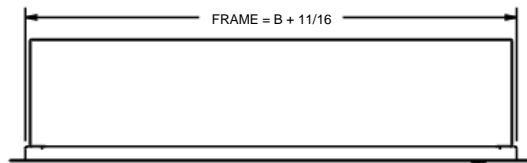

EL FLUSH MOUNT FRAME

SCE PART NUMBER	A	B	ROUGH OPENING	SCE PART NUMBER	A	B	ROUGH OPENING
SCE-ELFM12H	12"	N/A	A + 1/2"	SCE-ELFM12HSS	12"	N/A	A + 1/2"
SCE-ELFM16H	16"	N/A	A + 1/2"	SCE-ELFM16HSS	16"	N/A	A + 1/2"
SCE-ELFM20H	20"	N/A	A + 1/2"	SCE-ELFM20HSS	20"	N/A	A + 1/2"
SCE-ELFM24H	24"	N/A	A + 1/2"	SCE-ELFM24HSS	24"	N/A	A + 1/2"
SCE-ELFM30H	30"	N/A	A + 1/2"	SCE-ELFM30HSS	30"	N/A	A + 1/2"
SCE-ELFM12W	N/A	12"	B + 1-3/16"	SCE-ELFM12WSS	N/A	12"	B + 1-3/16"
SCE-ELFM16W	N/A	16"	B + 1-3/16"	SCE-ELFM16WSS	N/A	16"	B + 1-3/16"
SCE-ELFM20W	N/A	20"	B + 1-3/16"	SCE-ELFM20WSS	N/A	20"	B + 1-3/16"
SCE-ELFM24W	N/A	24"	B + 1-3/16"	SCE-ELFM24WSS	N/A	24"	B + 1-3/16"
SCE-ELFM30W	N/A	30"	B + 1-3/16"	SCE-ELFM30WSS	N/A	30"	B + 1-3/16"

EL FLUSH MOUNT FRAME

SCE PART NUMBER	A	B	ROUGH OPENING
SCE-ELFM36H	36"	N/A	A + 1/2"
SCE-ELFM36W	N/A	36"	B + 1-3/16"
SCE-ELFM36HSS	36"	N/A	A + 1/2"
SCE-ELFM36WSS	N/A	36"	B + 1-3/16"