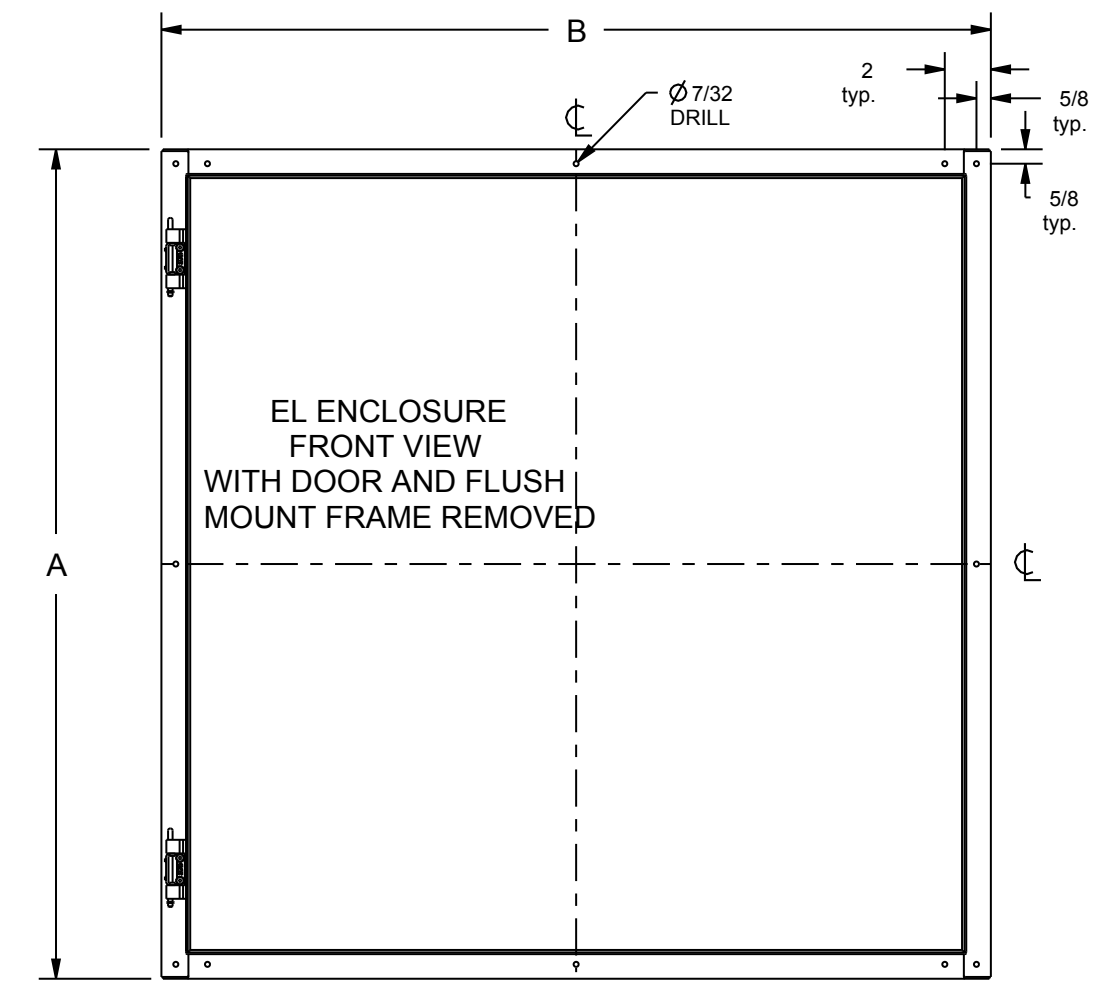

SCE PART NUMBER	A	B	ROUGH OPENING	SCE PART NUMBER	A	B	ROUGH OPENING
SCE-ELFM12H	12"	NA	A + 1/2"	SCE-ELFM12HSS	12"	NA	A + 1/2"
SCE-ELFM16H	16"	NA	A + 1/2"	SCE-ELFM16HSS	16"	NA	A + 1/2"
SCE-ELFM20H	20"	NA	A + 1/2"	SCE-ELFM20HSS	20"	NA	A + 1/2"
SCE-ELFM24H	24"	NA	A + 1/2"	SCE-ELFM24HSS	24"	NA	A + 1/2"
SCE-ELFM30H	30"	NA	A + 1/2"	SCE-ELFM30HSS	30"	NA	A + 1/2"
SCE-ELFM12W	NA	12"	B + 1 3/16"	SCE-ELFM12WSS	NA	12"	B + 1 3/16"
SCE-ELFM16W	NA	16"	B + 1 3/16"	SCE-ELFM16WSS	NA	16"	B + 1 3/16"
SCE-ELFM20W	NA	20"	B + 1 3/16"	SCE-ELFM20WSS	NA	20"	B + 1 3/16"
SCE-ELFM24W	NA	24"	B + 1 3/16"	SCE-ELFM24WSS	NA	24"	B + 1 3/16"
SCE-ELFM30W	NA	30"	B + 1 3/16"	SCE-ELFM30WSS	NA	30"	B + 1 3/16"

SCE PART NUMBER	A	B	ROUGH OPENING
SCE-ELFM36H	36"	NA	A + 1/2"
SCE-ELFM36W	NA	36"	B + 1 3/16"
SCE-ELFM36HSS	36"	NA	A + 1/2"
SCE-ELFM36WSS	NA	36"	B + 1 3/16"