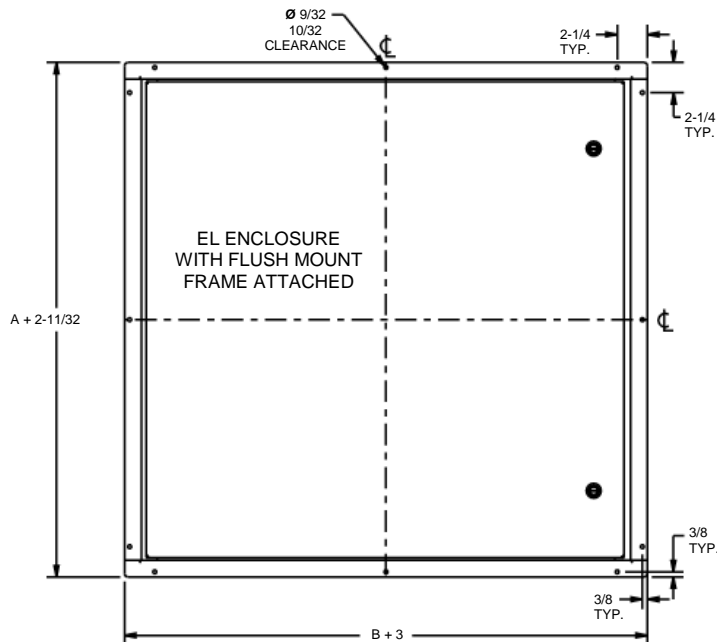

EL FLUSH MOUNT FRAME

SCE PART NUMBER	A	B	ROUGH OPENING	SCE PART NUMBER	A	B	ROUGH OPENING
SCE-ELFM12H	12"	N/A	A + 1/2"	SCE-ELFM12HSS	12"	N/A	A + 1/2"
SCE-ELFM16H	16"	N/A	A + 1/2"	SCE-ELFM16HSS	16"	N/A	A + 1/2"
SCE-ELFM20H	20"	N/A	A + 1/2"	SCE-ELFM20HSS	20"	N/A	A + 1/2"
SCE-ELFM24H	24"	N/A	A + 1/2"	SCE-ELFM24HSS	24"	N/A	A + 1/2"
SCE-ELFM30H	30"	N/A	A + 1/2"	SCE-ELFM30HSS	30"	N/A	A + 1/2"
SCE-ELFM12W	N/A	12"	B + 1-3/16"	SCE-ELFM12WSS	N/A	12"	B + 1-3/16"
SCE-ELFM16W	N/A	16"	B + 1-3/16"	SCE-ELFM16WSS	N/A	16"	B + 1-3/16"
SCE-ELFM20W	N/A	20"	B + 1-3/16"	SCE-ELFM20WSS	N/A	20"	B + 1-3/16"
SCE-ELFM24W	N/A	24"	B + 1-3/16"	SCE-ELFM24WSS	N/A	24"	B + 1-3/16"
SCE-ELFM30W	N/A	30"	B + 1-3/16"	SCE-ELFM30WSS	N/A	30"	B + 1-3/16"

EL FLUSH MOUNT FRAME

SCE PART NUMBER	A	B	ROUGH OPENING
SCE-ELFM36H	36"	N/A	A + 1/2"
SCE-ELFM36W	N/A	36"	B + 1-3/16"
SCE-ELFM36HSS	36"	N/A	A + 1/2"
SCE-ELFM36WSS	N/A	36"	B + 1-3/16"