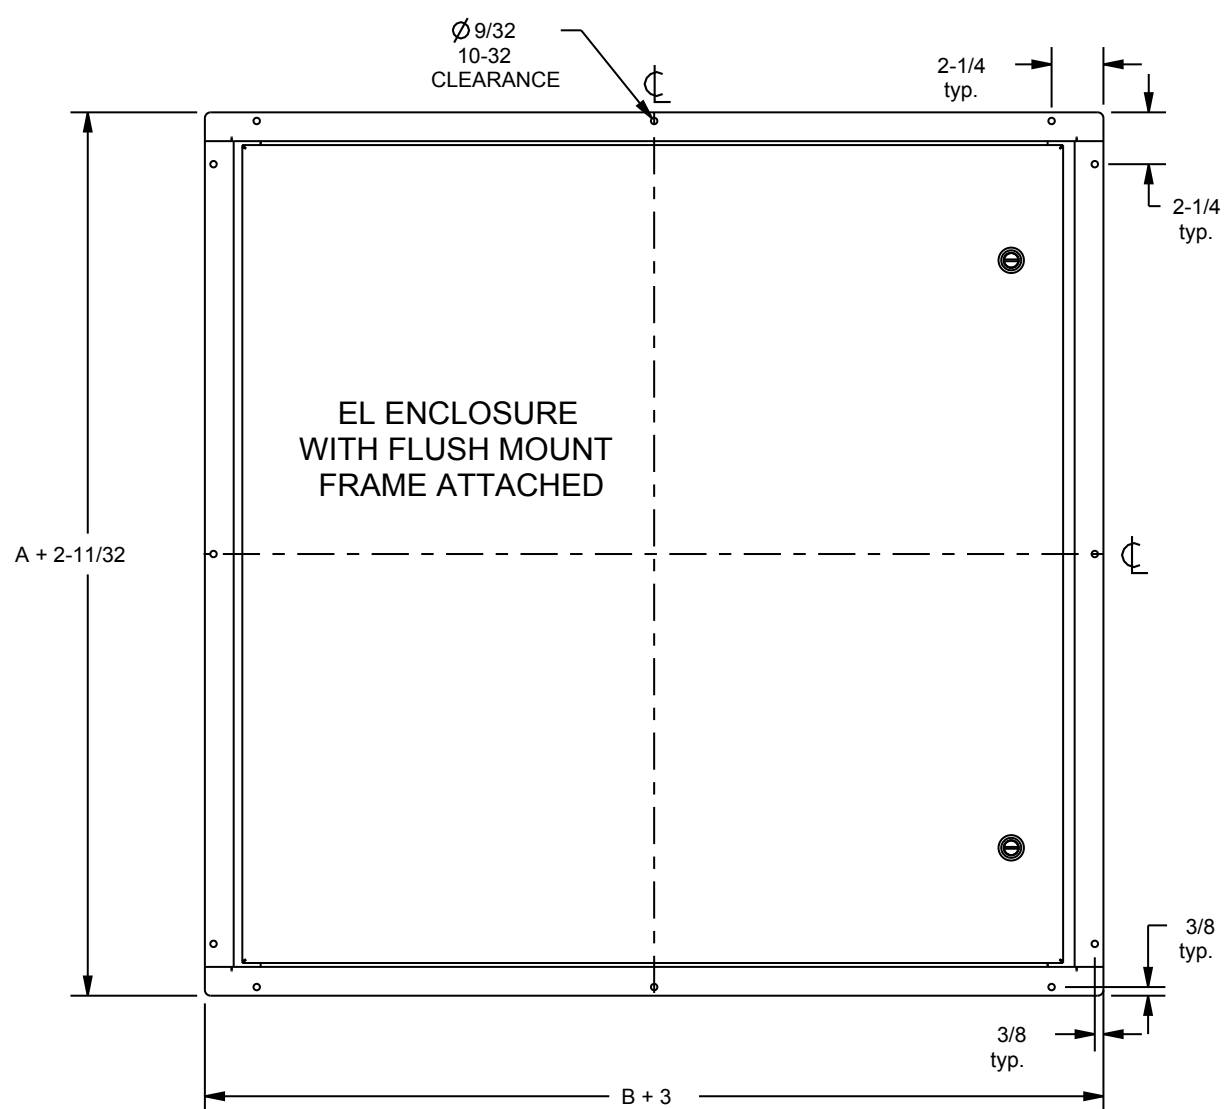

SCE PART NUMBER	A	B	ROUGH OPENING	SCE PART NUMBER	A	B	ROUGH OPENING
SCE-ELFM12H	12"	NA	A + 1/2"	SCE-ELFM12HSS	12"	NA	A + 1/2"
SCE-ELFM16H	16"	NA	A + 1/2"	SCE-ELFM16HSS	16"	NA	A + 1/2"
SCE-ELFM20H	20"	NA	A + 1/2"	SCE-ELFM20HSS	20"	NA	A + 1/2"
SCE-ELFM24H	24"	NA	A + 1/2"	SCE-ELFM24HSS	24"	NA	A + 1/2"
SCE-ELFM30H	30"	NA	A + 1/2"	SCE-ELFM30HSS	30"	NA	A + 1/2"
SCE-ELFM12W	NA	12"	B + 1 3/16"	SCE-ELFM12WSS	NA	12"	B + 1 3/16"
SCE-ELFM16W	NA	16"	B + 1 3/16"	SCE-ELFM16WSS	NA	16"	B + 1 3/16"
SCE-ELFM20W	NA	20"	B + 1 3/16"	SCE-ELFM20WSS	NA	20"	B + 1 3/16"
SCE-ELFM24W	NA	24"	B + 1 3/16"	SCE-ELFM24WSS	NA	24"	B + 1 3/16"
SCE-ELFM30W	NA	30"	B + 1 3/16"	SCE-ELFM30WSS	NA	30"	B + 1 3/16"

SCE PART NUMBER	A	B	ROUGH OPENING
SCE-ELFM36H	36"	NA	A + 1/2"
SCE-ELFM36W	NA	36"	B + 1 3/16"
SCE-ELFM36HSS	36"	NA	A + 1/2"
SCE-ELFM36WSS	NA	36"	B + 1 3/16"