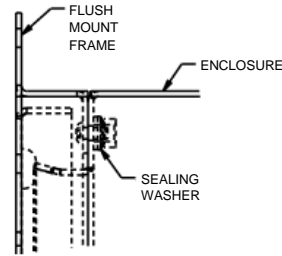

EL FLUSH MOUNT FRAME

SCE PART NUMBER	A	B	ROUGH OPENING	SCE PART NUMBER	A	B	ROUGH OPENING
SCE-ELFM12H	12"	N/A	A + 1/2"	SCE-ELFM12HSS	12"	N/A	A + 1/2"
SCE-ELFM16H	16"	N/A	A + 1/2"	SCE-ELFM16HSS	16"	N/A	A + 1/2"
SCE-ELFM20H	20"	N/A	A + 1/2"	SCE-ELFM20HSS	20"	N/A	A + 1/2"
SCE-ELFM24H	24"	N/A	A + 1/2"	SCE-ELFM24HSS	24"	N/A	A + 1/2"
SCE-ELFM30H	30"	N/A	A + 1/2"	SCE-ELFM30HSS	30"	N/A	A + 1/2"
SCE-ELFM12W	N/A	12"	B + 1-3/16"	SCE-ELFM12WSS	N/A	12"	B + 1-3/16"
SCE-ELFM16W	N/A	16"	B + 1-3/16"	SCE-ELFM16WSS	N/A	16"	B + 1-3/16"
SCE-ELFM20W	N/A	20"	B + 1-3/16"	SCE-ELFM20WSS	N/A	20"	B + 1-3/16"
SCE-ELFM24W	N/A	24"	B + 1-3/16"	SCE-ELFM24WSS	N/A	24"	B + 1-3/16"
SCE-ELFM30W	N/A	30"	B + 1-3/16"	SCE-ELFM30WSS	N/A	30"	B + 1-3/16"

EL FLUSH MOUNT FRAME

SCE PART NUMBER	A	B	ROUGH OPENING
SCE-ELFM36H	36"	N/A	A + 1/2"
SCE-ELFM36W	N/A	36"	B + 1-3/16"
SCE-ELFM36HSS	36"	N/A	A + 1/2"
SCE-ELFM36WSS	N/A	36"	B + 1-3/16"