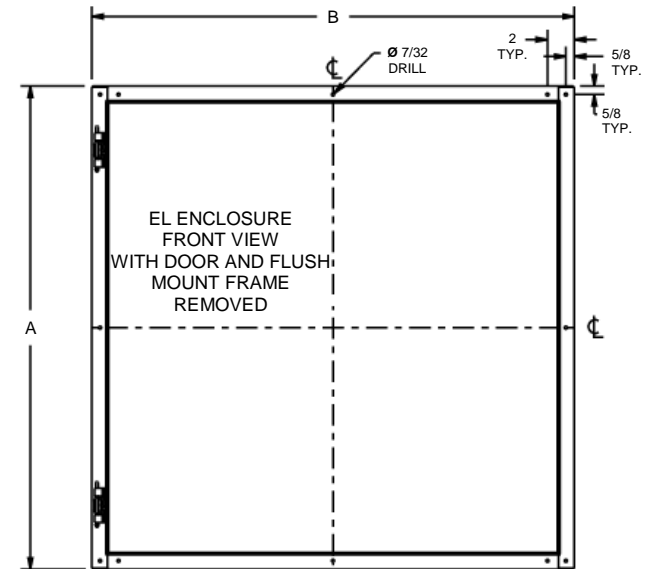

EL FLUSH MOUNT FRAME

SCE PART NUMBER	A	B	ROUGH OPENING	SCE PART NUMBER	A	B	ROUGH OPENING
SCE-ELFM12H	12"	N/A	A + 1/2"	SCE-ELFM12HSS	12"	N/A	A + 1/2"
SCE-ELFM16H	16"	N/A	A + 1/2"	SCE-ELFM16HSS	16"	N/A	A + 1/2"
SCE-ELFM20H	20"	N/A	A + 1/2"	SCE-ELFM20HSS	20"	N/A	A + 1/2"
SCE-ELFM24H	24"	N/A	A + 1/2"	SCE-ELFM24HSS	24"	N/A	A + 1/2"
SCE-ELFM30H	30"	N/A	A + 1/2"	SCE-ELFM30HSS	30"	N/A	A + 1/2"
SCE-ELFM12W	N/A	12"	B + 1-3/16"	SCE-ELFM12WSS	N/A	12"	B + 1-3/16"
SCE-ELFM16W	N/A	16"	B + 1-3/16"	SCE-ELFM16WSS	N/A	16"	B + 1-3/16"
SCE-ELFM20W	N/A	20"	B + 1-3/16"	SCE-ELFM20WSS	N/A	20"	B + 1-3/16"
SCE-ELFM24W	N/A	24"	B + 1-3/16"	SCE-ELFM24WSS	N/A	24"	B + 1-3/16"
SCE-ELFM30W	N/A	30"	B + 1-3/16"	SCE-ELFM30WSS	N/A	30"	B + 1-3/16"

EL FLUSH MOUNT FRAME

SCE PART NUMBER	A	B	ROUGH OPENING
SCE-ELFM36H	36"	N/A	A + 1/2"
SCE-ELFM36W	N/A	36"	B + 1-3/16"
SCE-ELFM36HSS	36"	N/A	A + 1/2"
SCE-ELFM36WSS	N/A	36"	B + 1-3/16"