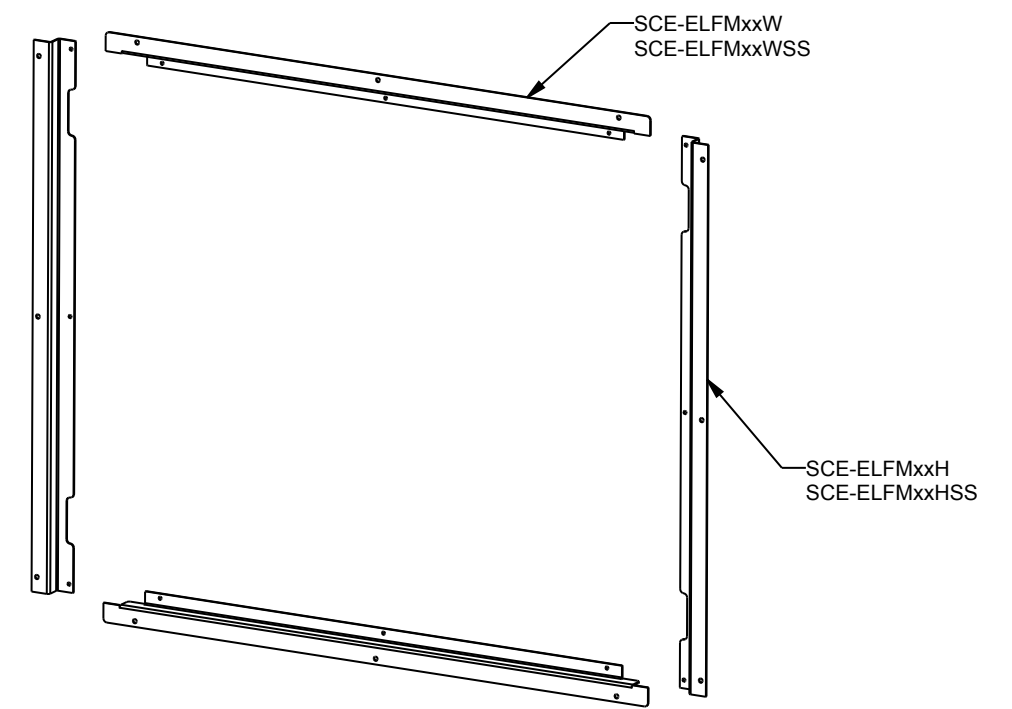

SCE PART NUMBER	A	B	ROUGH OPENING	SCE PART NUMBER	A	B	ROUGH OPENING
SCE-ELFM12H	12"	NA	A + 1/2"	SCE-ELFM12HSS	12"	NA	A + 1/2"
SCE-ELFM16H	16"	NA	A + 1/2"	SCE-ELFM16HSS	16"	NA	A + 1/2"
SCE-ELFM20H	20"	NA	A + 1/2"	SCE-ELFM20HSS	20"	NA	A + 1/2"
SCE-ELFM24H	24"	NA	A + 1/2"	SCE-ELFM24HSS	24"	NA	A + 1/2"
SCE-ELFM30H	30"	NA	A + 1/2"	SCE-ELFM30HSS	30"	NA	A + 1/2"
SCE-ELFM12W	NA	12"	B + 1 3/16"	SCE-ELFM12WSS	NA	12"	B + 1 3/16"
SCE-ELFM16W	NA	16"	B + 1 3/16"	SCE-ELFM16WSS	NA	16"	B + 1 3/16"
SCE-ELFM20W	NA	20"	B + 1 3/16"	SCE-ELFM20WSS	NA	20"	B + 1 3/16"
SCE-ELFM24W	NA	24"	B + 1 3/16"	SCE-ELFM24WSS	NA	24"	B + 1 3/16"
SCE-ELFM30W	NA	30"	B + 1 3/16"	SCE-ELFM30WSS	NA	30"	B + 1 3/16"

SCE PART NUMBER	A	B	ROUGH OPENING
SCE-ELFM36H	36"	NA	A + 1/2"
SCE-ELFM36W	NA	36"	B + 1 3/16"
SCE-ELFM36HSS	36"	NA	A + 1/2"
SCE-ELFM36WSS	NA	36"	B + 1 3/16"