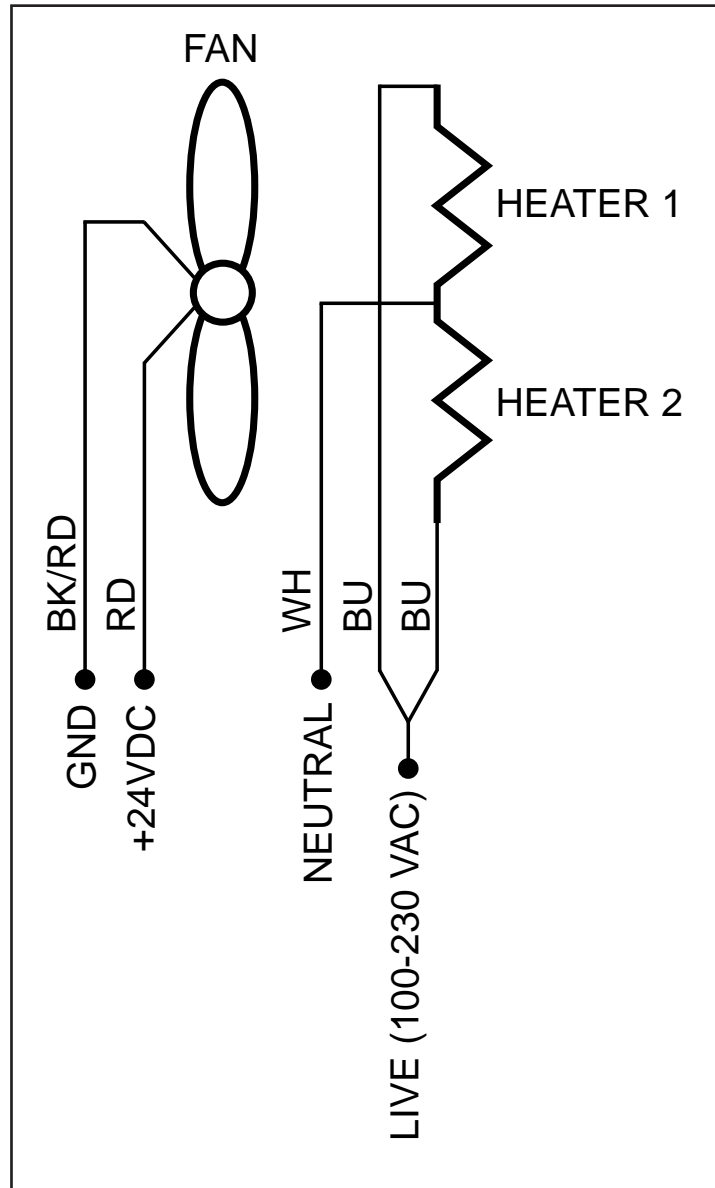

SCE-H350

Electrical Connection

Install with 1 inch Spacing all sides – 4 inch uninhibited space in front of fan.

Part #	Power (W)	Voltage	Max Current (A)	Air Flow (CFM)	Dimensions H x W x D (Inch)
SCE-H350	350	Heater: 100 – 240V 50/60 HZ Fan: 24 V DC	3.0	10	3.1 x 2.1 x 3.6