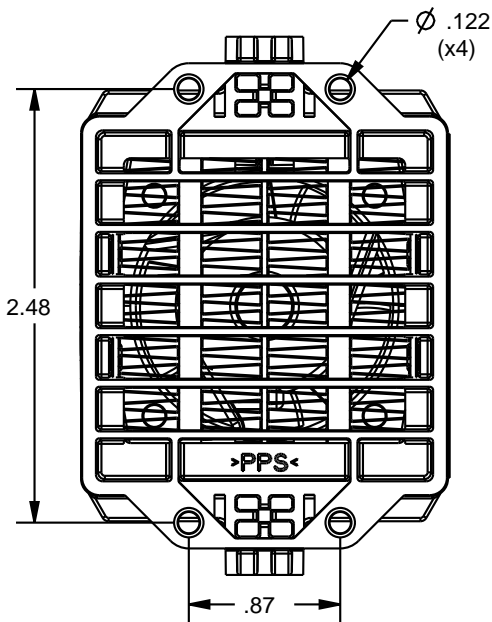

SCE-H350

Electrical Connection

Install with 1 inch Spacing all sides – 4 inch uninhibited space in front of fan.

Part #	Power (W)	Voltage	Max Current (A)	Air Flow (CFM)	Dimensions H x W x D (Inch)
SCE-H350	350	Heater: 100 – 240V 50/60 HZ Fan: 24 V DC	3.0	10	3.1 x 2.1 x 3.6