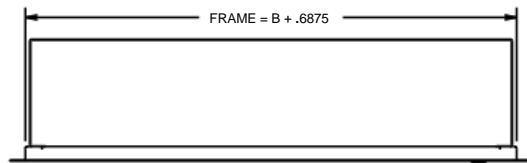

EL FLUSH MOUNT FRAME

SCE PART NUMBER	A	B	ROUGH OPENING	SCE PART NUMBER	A	B	ROUGH OPENING
SCE-ELFM12H	12"	N/A	A + 0.50"	SCE-ELFM12HSS	12"	N/A	A + 0.50"
SCE-ELFM16H	16"	N/A	A + 0.50"	SCE-ELFM16HSS	16"	N/A	A + 0.50"
SCE-ELFM20H	20"	N/A	A + 0.50"	SCE-ELFM20HSS	20"	N/A	A + 0.50"
SCE-ELFM24H	24"	N/A	A + 0.50"	SCE-ELFM24HSS	24"	N/A	A + 0.50"
SCE-ELFM30H	30"	N/A	A + 0.50"	SCE-ELFM30HSS	30"	N/A	A + 0.50"
SCE-ELFM12W	N/A	12"	B + 1.231"	SCE-ELFM12WSS	N/A	12"	B + 1.231"
SCE-ELFM16W	N/A	16"	B + 1.231"	SCE-ELFM16WSS	N/A	16"	B + 1.231"
SCE-ELFM20W	N/A	20"	B + 1.231"	SCE-ELFM20WSS	N/A	20"	B + 1.231"
SCE-ELFM24W	N/A	24"	B + 1.231"	SCE-ELFM24WSS	N/A	24"	B + 1.231"
SCE-ELFM30W	N/A	30"	B + 1.231"	SCE-ELFM30WSS	N/A	30"	B + 1.231"

EL FLUSH MOUNT FRAME

SCE PART NUMBER	A	B	ROUGH OPENING
SCE-ELFM36H	36"	N/A	A + 0.50"
SCE-ELFM36W	N/A	36"	B + 1.1875"
SCE-ELFM36HSS	36"	N/A	A + 0.50"
SCE-ELFM36WSS	N/A	36"	B + 1.1875"

{ 2 }