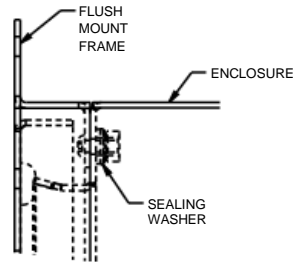

EL FLUSH MOUNT FRAME

SCE PART NUMBER	A	B	ROUGH OPENING	SCE PART NUMBER	A	B	ROUGH OPENING
SCE-ELFM12H	12"	N/A	A + 0.50"	SCE-ELFM12HSS	12"	N/A	A + 0.50"
SCE-ELFM16H	16"	N/A	A + 0.50"	SCE-ELFM16HSS	16"	N/A	A + 0.50"
SCE-ELFM20H	20"	N/A	A + 0.50"	SCE-ELFM20HSS	20"	N/A	A + 0.50"
SCE-ELFM24H	24"	N/A	A + 0.50"	SCE-ELFM24HSS	24"	N/A	A + 0.50"
SCE-ELFM30H	30"	N/A	A + 0.50"	SCE-ELFM30HSS	30"	N/A	A + 0.50"
SCE-ELFM12W	N/A	12"	B + 1.231"	SCE-ELFM12WSS	N/A	12"	B + 1.231"
SCE-ELFM16W	N/A	16"	B + 1.231"	SCE-ELFM16WSS	N/A	16"	B + 1.231"
SCE-ELFM20W	N/A	20"	B + 1.231"	SCE-ELFM20WSS	N/A	20"	B + 1.231"
SCE-ELFM24W	N/A	24"	B + 1.231"	SCE-ELFM24WSS	N/A	24"	B + 1.231"
SCE-ELFM30W	N/A	30"	B + 1.231"	SCE-ELFM30WSS	N/A	30"	B + 1.231"

EL FLUSH MOUNT FRAME

SCE PART NUMBER	A	B	ROUGH OPENING
SCE-ELFM36H	36"	N/A	A + 0.50"
SCE-ELFM36W	N/A	36"	B + 1.1875"
SCE-ELFM36HSS	36"	N/A	A + 0.50"
SCE-ELFM36WSS	N/A	36"	B + 1.1875"

{ 2 }