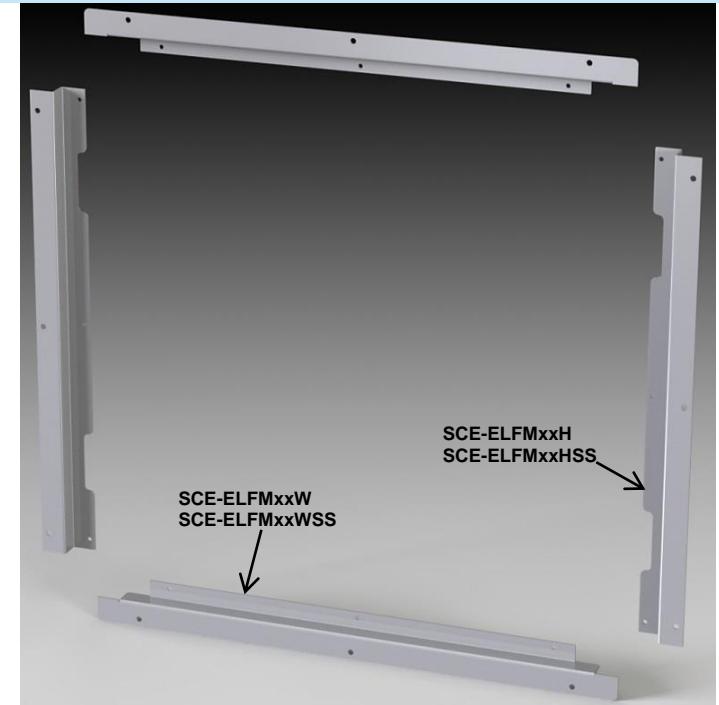

EL FLUSH MOUNT FRAME

SCE PART NUMBER	A	B	ROUGH OPENING	SCE PART NUMBER	A	B	ROUGH OPENING
SCE-ELFM12H	12"	N/A	A + 0.50"	SCE-ELFM12HSS	12"	N/A	A + 0.50"
SCE-ELFM16H	16"	N/A	A + 0.50"	SCE-ELFM16HSS	16"	N/A	A + 0.50"
SCE-ELFM20H	20"	N/A	A + 0.50"	SCE-ELFM20HSS	20"	N/A	A + 0.50"
SCE-ELFM24H	24"	N/A	A + 0.50"	SCE-ELFM24HSS	24"	N/A	A + 0.50"
SCE-ELFM30H	30"	N/A	A + 0.50"	SCE-ELFM30HSS	30"	N/A	A + 0.50"
SCE-ELFM12W	N/A	12"	B + 1.231"	SCE-ELFM12WSS	N/A	12"	B + 1.231"
SCE-ELFM16W	N/A	16"	B + 1.231"	SCE-ELFM16WSS	N/A	16"	B + 1.231"
SCE-ELFM20W	N/A	20"	B + 1.231"	SCE-ELFM20WSS	N/A	20"	B + 1.231"
SCE-ELFM24W	N/A	24"	B + 1.231"	SCE-ELFM24WSS	N/A	24"	B + 1.231"
SCE-ELFM30W	N/A	30"	B + 1.231"	SCE-ELFM30WSS	N/A	30"	B + 1.231"

EL FLUSH MOUNT FRAME

SCE PART NUMBER	A	B	ROUGH OPENING
SCE-ELFM36H	36"	N/A	A + 0.50"
SCE-ELFM36W	N/A	36"	B + 1.1875"
SCE-ELFM36HSS	36"	N/A	A + 0.50"
SCE-ELFM36WSS	N/A	36"	B + 1.1875"

{ 2 }