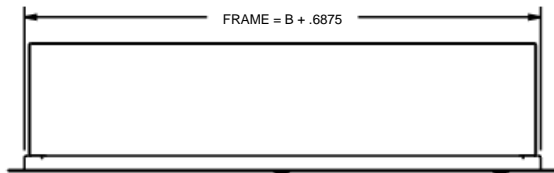

EL FLUSH MOUNT FRAME

SCE PART NUMBER	A	B	ROUGH OPENING	SCE PART NUMBER	A	B	ROUGH OPENING
SCE-ELFM12H	12"	N/A	A + 0.50"	SCE-ELFM12HSS	12"	N/A	A + 0.50"
SCE-ELFM16H	16"	N/A	A + 0.50"	SCE-ELFM16HSS	16"	N/A	A + 0.50"
SCE-ELFM20H	20"	N/A	A + 0.50"	SCE-ELFM20HSS	20"	N/A	A + 0.50"
SCE-ELFM24H	24"	N/A	A + 0.50"	SCE-ELFM24HSS	24"	N/A	A + 0.50"
SCE-ELFM30H	30"	N/A	A + 0.50"	SCE-ELFM30HSS	30"	N/A	A + 0.50"
SCE-ELFM12W	N/A	12"	B + 1.231"	SCE-ELFM12WSS	N/A	12"	B + 1.231"
SCE-ELFM16W	N/A	16"	B + 1.231"	SCE-ELFM16WSS	N/A	16"	B + 1.231"
SCE-ELFM20W	N/A	20"	B + 1.231"	SCE-ELFM20WSS	N/A	20"	B + 1.231"
SCE-ELFM24W	N/A	24"	B + 1.231"	SCE-ELFM24WSS	N/A	24"	B + 1.231"
SCE-ELFM30W	N/A	30"	B + 1.231"	SCE-ELFM30WSS	N/A	30"	B + 1.231"

EL FLUSH MOUNT FRAME

SCE PART NUMBER	A	B	ROUGH OPENING
SCE-ELFM36H	36"	N/A	A + 0.50"
SCE-ELFM36W	N/A	36"	B + 1.1875"
SCE-ELFM36HSS	36"	N/A	A + 0.50"
SCE-ELFM36WSS	N/A	36"	B + 1.1875"

{ 2 }