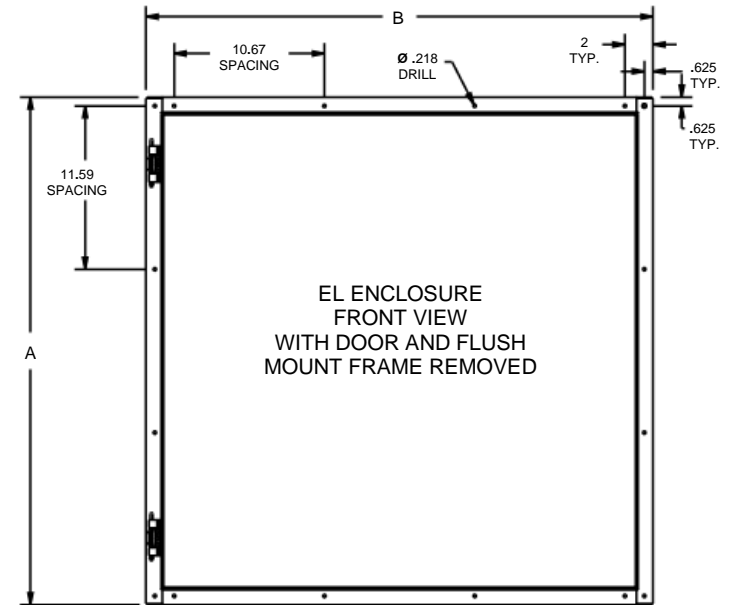

EL FLUSH MOUNT FRAME

SCE PART NUMBER	A	B	ROUGH OPENING	SCE PART NUMBER	A	B	ROUGH OPENING
SCE-ELFM12H	12"	N/A	A + 0.50"	SCE-ELFM12HSS	12"	N/A	A + 0.50"
SCE-ELFM16H	16"	N/A	A + 0.50"	SCE-ELFM16HSS	16"	N/A	A + 0.50"
SCE-ELFM20H	20"	N/A	A + 0.50"	SCE-ELFM20HSS	20"	N/A	A + 0.50"
SCE-ELFM24H	24"	N/A	A + 0.50"	SCE-ELFM24HSS	24"	N/A	A + 0.50"
SCE-ELFM30H	30"	N/A	A + 0.50"	SCE-ELFM30HSS	30"	N/A	A + 0.50"
SCE-ELFM12W	N/A	12"	B + 1.231"	SCE-ELFM12WSS	N/A	12"	B + 1.231"
SCE-ELFM16W	N/A	16"	B + 1.231"	SCE-ELFM16WSS	N/A	16"	B + 1.231"
SCE-ELFM20W	N/A	20"	B + 1.231"	SCE-ELFM20WSS	N/A	20"	B + 1.231"
SCE-ELFM24W	N/A	24"	B + 1.231"	SCE-ELFM24WSS	N/A	24"	B + 1.231"
SCE-ELFM30W	N/A	30"	B + 1.231"	SCE-ELFM30WSS	N/A	30"	B + 1.231"

EL FLUSH MOUNT FRAME

SCE PART NUMBER	A	B	ROUGH OPENING
SCE-ELFM36H	36"	N/A	A + 0.50"
SCE-ELFM36W	N/A	36"	B + 1.1875"
SCE-ELFM36HSS	36"	N/A	A + 0.50"
SCE-ELFM36WSS	N/A	36"	B + 1.1875"

{ 2 }