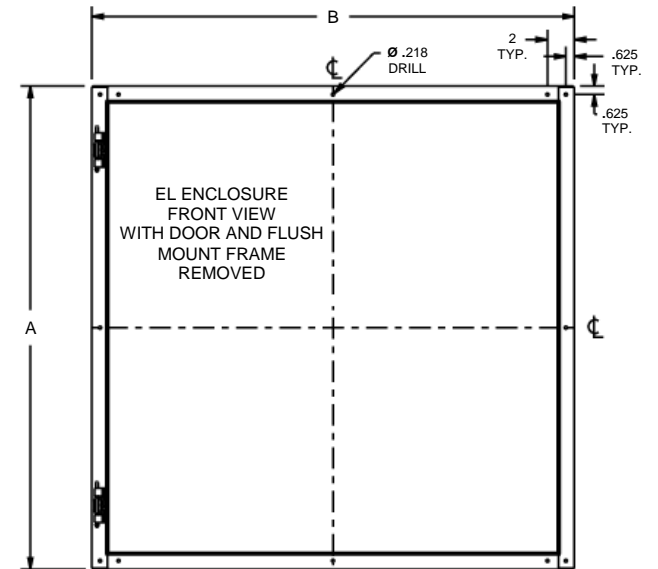

EL FLUSH MOUNT FRAME

SCE PART NUMBER	A	B	ROUGH OPENING	SCE PART NUMBER	A	B	ROUGH OPENING
SCE-ELFM12H	12"	N/A	A + 0.50"	SCE-ELFM12HSS	12"	N/A	A + 0.50"
SCE-ELFM16H	16"	N/A	A + 0.50"	SCE-ELFM16HSS	16"	N/A	A + 0.50"
SCE-ELFM20H	20"	N/A	A + 0.50"	SCE-ELFM20HSS	20"	N/A	A + 0.50"
SCE-ELFM24H	24"	N/A	A + 0.50"	SCE-ELFM24HSS	24"	N/A	A + 0.50"
SCE-ELFM30H	30"	N/A	A + 0.50"	SCE-ELFM30HSS	30"	N/A	A + 0.50"
SCE-ELFM12W	N/A	12"	B + 1.231"	SCE-ELFM12WSS	N/A	12"	B + 1.231"
SCE-ELFM16W	N/A	16"	B + 1.231"	SCE-ELFM16WSS	N/A	16"	B + 1.231"
SCE-ELFM20W	N/A	20"	B + 1.231"	SCE-ELFM20WSS	N/A	20"	B + 1.231"
SCE-ELFM24W	N/A	24"	B + 1.231"	SCE-ELFM24WSS	N/A	24"	B + 1.231"
SCE-ELFM30W	N/A	30"	B + 1.231"	SCE-ELFM30WSS	N/A	30"	B + 1.231"

EL FLUSH MOUNT FRAME

SCE PART NUMBER	A	B	ROUGH OPENING
SCE-ELFM36H	36"	N/A	A + 0.50"
SCE-ELFM36W	N/A	36"	B + 1.1875"
SCE-ELFM36HSS	36"	N/A	A + 0.50"
SCE-ELFM36WSS	N/A	36"	B + 1.1875"

{ 2 }