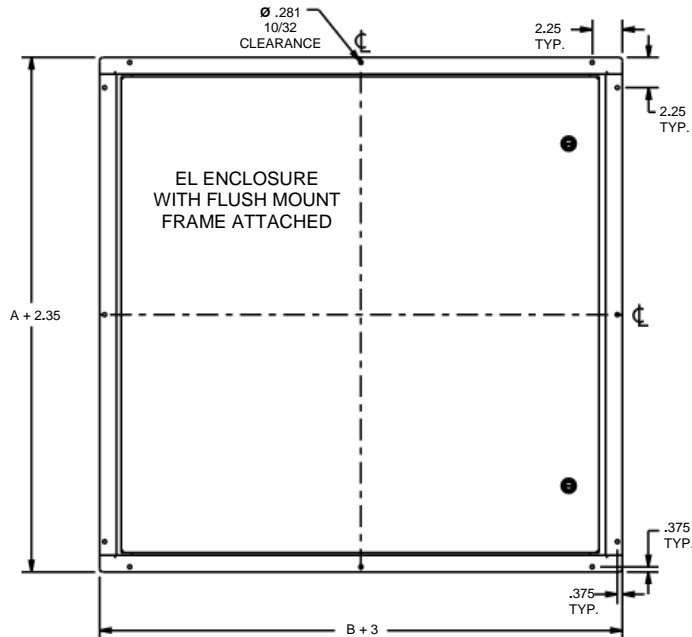

EL FLUSH MOUNT FRAME

SCE PART NUMBER	A	B	ROUGH OPENING	SCE PART NUMBER	A	B	ROUGH OPENING
SCE-ELFM12H	12"	N/A	A + 0.50"	SCE-ELFM12HSS	12"	N/A	A + 0.50"
SCE-ELFM16H	16"	N/A	A + 0.50"	SCE-ELFM16HSS	16"	N/A	A + 0.50"
SCE-ELFM20H	20"	N/A	A + 0.50"	SCE-ELFM20HSS	20"	N/A	A + 0.50"
SCE-ELFM24H	24"	N/A	A + 0.50"	SCE-ELFM24HSS	24"	N/A	A + 0.50"
SCE-ELFM30H	30"	N/A	A + 0.50"	SCE-ELFM30HSS	30"	N/A	A + 0.50"
SCE-ELFM12W	N/A	12"	B + 1.231"	SCE-ELFM12WSS	N/A	12"	B + 1.231"
SCE-ELFM16W	N/A	16"	B + 1.231"	SCE-ELFM16WSS	N/A	16"	B + 1.231"
SCE-ELFM20W	N/A	20"	B + 1.231"	SCE-ELFM20WSS	N/A	20"	B + 1.231"
SCE-ELFM24W	N/A	24"	B + 1.231"	SCE-ELFM24WSS	N/A	24"	B + 1.231"
SCE-ELFM30W	N/A	30"	B + 1.231"	SCE-ELFM30WSS	N/A	30"	B + 1.231"

EL FLUSH MOUNT FRAME

SCE PART NUMBER	A	B	ROUGH OPENING
SCE-ELFM36H	36"	N/A	A + 0.50"
SCE-ELFM36W	N/A	36"	B + 1.1875"
SCE-ELFM36HSS	36"	N/A	A + 0.50"
SCE-ELFM36WSS	N/A	36"	B + 1.1875"

{ 2 }