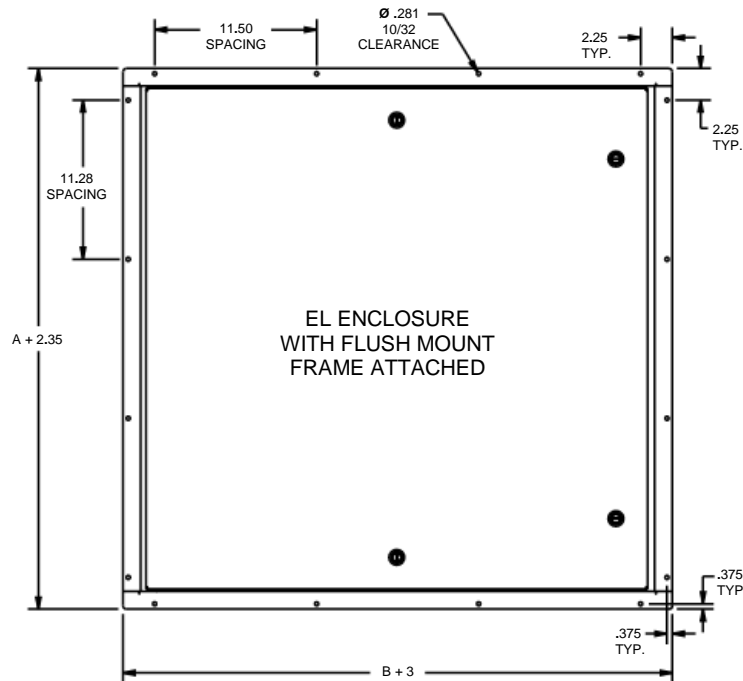

EL FLUSH MOUNT FRAME

SCE PART NUMBER	A	B	ROUGH OPENING	SCE PART NUMBER	A	B	ROUGH OPENING
SCE-ELFM12H	12"	N/A	A + 0.50"	SCE-ELFM12HSS	12"	N/A	A + 0.50"
SCE-ELFM16H	16"	N/A	A + 0.50"	SCE-ELFM16HSS	16"	N/A	A + 0.50"
SCE-ELFM20H	20"	N/A	A + 0.50"	SCE-ELFM20HSS	20"	N/A	A + 0.50"
SCE-ELFM24H	24"	N/A	A + 0.50"	SCE-ELFM24HSS	24"	N/A	A + 0.50"
SCE-ELFM30H	30"	N/A	A + 0.50"	SCE-ELFM30HSS	30"	N/A	A + 0.50"
SCE-ELFM12W	N/A	12"	B + 1.231"	SCE-ELFM12WSS	N/A	12"	B + 1.231"
SCE-ELFM16W	N/A	16"	B + 1.231"	SCE-ELFM16WSS	N/A	16"	B + 1.231"
SCE-ELFM20W	N/A	20"	B + 1.231"	SCE-ELFM20WSS	N/A	20"	B + 1.231"
SCE-ELFM24W	N/A	24"	B + 1.231"	SCE-ELFM24WSS	N/A	24"	B + 1.231"
SCE-ELFM30W	N/A	30"	B + 1.231"	SCE-ELFM30WSS	N/A	30"	B + 1.231"

EL FLUSH MOUNT FRAME

SCE PART NUMBER	A	B	ROUGH OPENING
SCE-ELFM36H	36"	N/A	A + 0.50"
SCE-ELFM36W	N/A	36"	B + 1.1875"
SCE-ELFM36HSS	36"	N/A	A + 0.50"
SCE-ELFM36WSS	N/A	36"	B + 1.1875"

{ 2 }