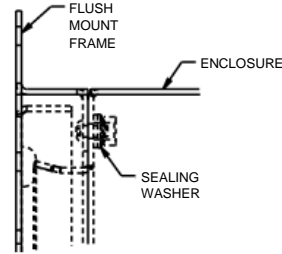

EL FLUSH MOUNT FRAME

SCE PART NUMBER	A	B	ROUGH OPENING	SCE PART NUMBER	A	B	ROUGH OPENING
SCE-ELFM12H	12"	N/A	A + 0.50"	SCE-ELFM12HSS	12"	N/A	A + 0.50"
SCE-ELFM16H	16"	N/A	A + 0.50"	SCE-ELFM16HSS	16"	N/A	A + 0.50"
SCE-ELFM20H	20"	N/A	A + 0.50"	SCE-ELFM20HSS	20"	N/A	A + 0.50"
SCE-ELFM24H	24"	N/A	A + 0.50"	SCE-ELFM24HSS	24"	N/A	A + 0.50"
SCE-ELFM30H	30"	N/A	A + 0.50"	SCE-ELFM30HSS	30"	N/A	A + 0.50"
SCE-ELFM12W	N/A	12"	B + 1.231"	SCE-ELFM12WSS	N/A	12"	B + 1.231"
SCE-ELFM16W	N/A	16"	B + 1.231"	SCE-ELFM16WSS	N/A	16"	B + 1.231"
SCE-ELFM20W	N/A	20"	B + 1.231"	SCE-ELFM20WSS	N/A	20"	B + 1.231"
SCE-ELFM24W	N/A	24"	B + 1.231"	SCE-ELFM24WSS	N/A	24"	B + 1.231"
SCE-ELFM30W	N/A	30"	B + 1.231"	SCE-ELFM30WSS	N/A	30"	B + 1.231"

EL FLUSH MOUNT FRAME

SCE PART NUMBER	A	B	ROUGH OPENING
SCE-ELFM36H	36"	N/A	A + 0.50"
SCE-ELFM36W	N/A	36"	B + 1.1875"
SCE-ELFM36HSS	36"	N/A	A + 0.50"
SCE-ELFM36WSS	N/A	36"	B + 1.1875"

{ 2 }