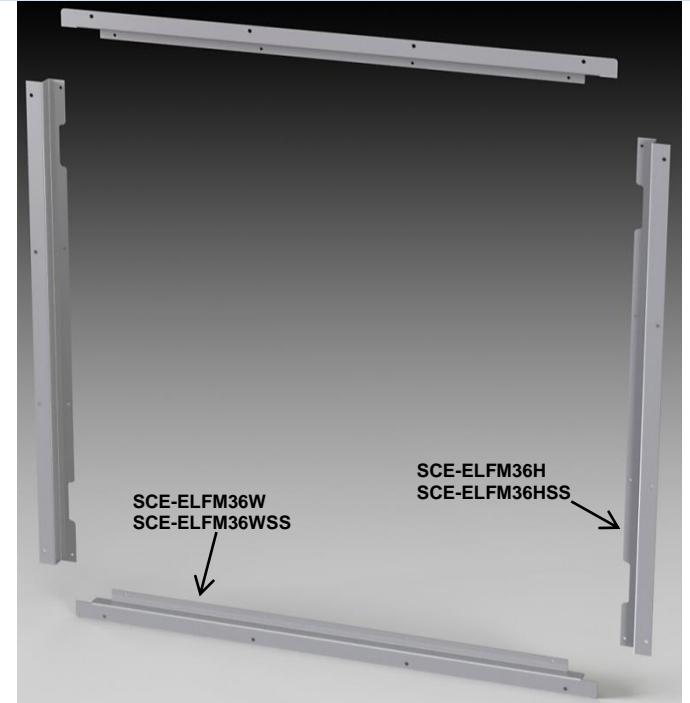

EL FLUSH MOUNT FRAME

SCE PART NUMBER	A	B	ROUGH OPENING	SCE PART NUMBER	A	B	ROUGH OPENING
SCE-ELFM12H	12"	N/A	A + 0.50"	SCE-ELFM12HSS	12"	N/A	A + 0.50"
SCE-ELFM16H	16"	N/A	A + 0.50"	SCE-ELFM16HSS	16"	N/A	A + 0.50"
SCE-ELFM20H	20"	N/A	A + 0.50"	SCE-ELFM20HSS	20"	N/A	A + 0.50"
SCE-ELFM24H	24"	N/A	A + 0.50"	SCE-ELFM24HSS	24"	N/A	A + 0.50"
SCE-ELFM30H	30"	N/A	A + 0.50"	SCE-ELFM30HSS	30"	N/A	A + 0.50"
SCE-ELFM12W	N/A	12"	B + 1.231"	SCE-ELFM12WSS	N/A	12"	B + 1.231"
SCE-ELFM16W	N/A	16"	B + 1.231"	SCE-ELFM16WSS	N/A	16"	B + 1.231"
SCE-ELFM20W	N/A	20"	B + 1.231"	SCE-ELFM20WSS	N/A	20"	B + 1.231"
SCE-ELFM24W	N/A	24"	B + 1.231"	SCE-ELFM24WSS	N/A	24"	B + 1.231"
SCE-ELFM30W	N/A	30"	B + 1.231"	SCE-ELFM30WSS	N/A	30"	B + 1.231"

EL FLUSH MOUNT FRAME

SCE PART NUMBER	A	B	ROUGH OPENING
SCE-ELFM36H	36"	N/A	A + 0.50"
SCE-ELFM36W	N/A	36"	B + 1.1875"
SCE-ELFM36HSS	36"	N/A	A + 0.50"
SCE-ELFM36WSS	N/A	36"	B + 1.1875"

{ 2 }