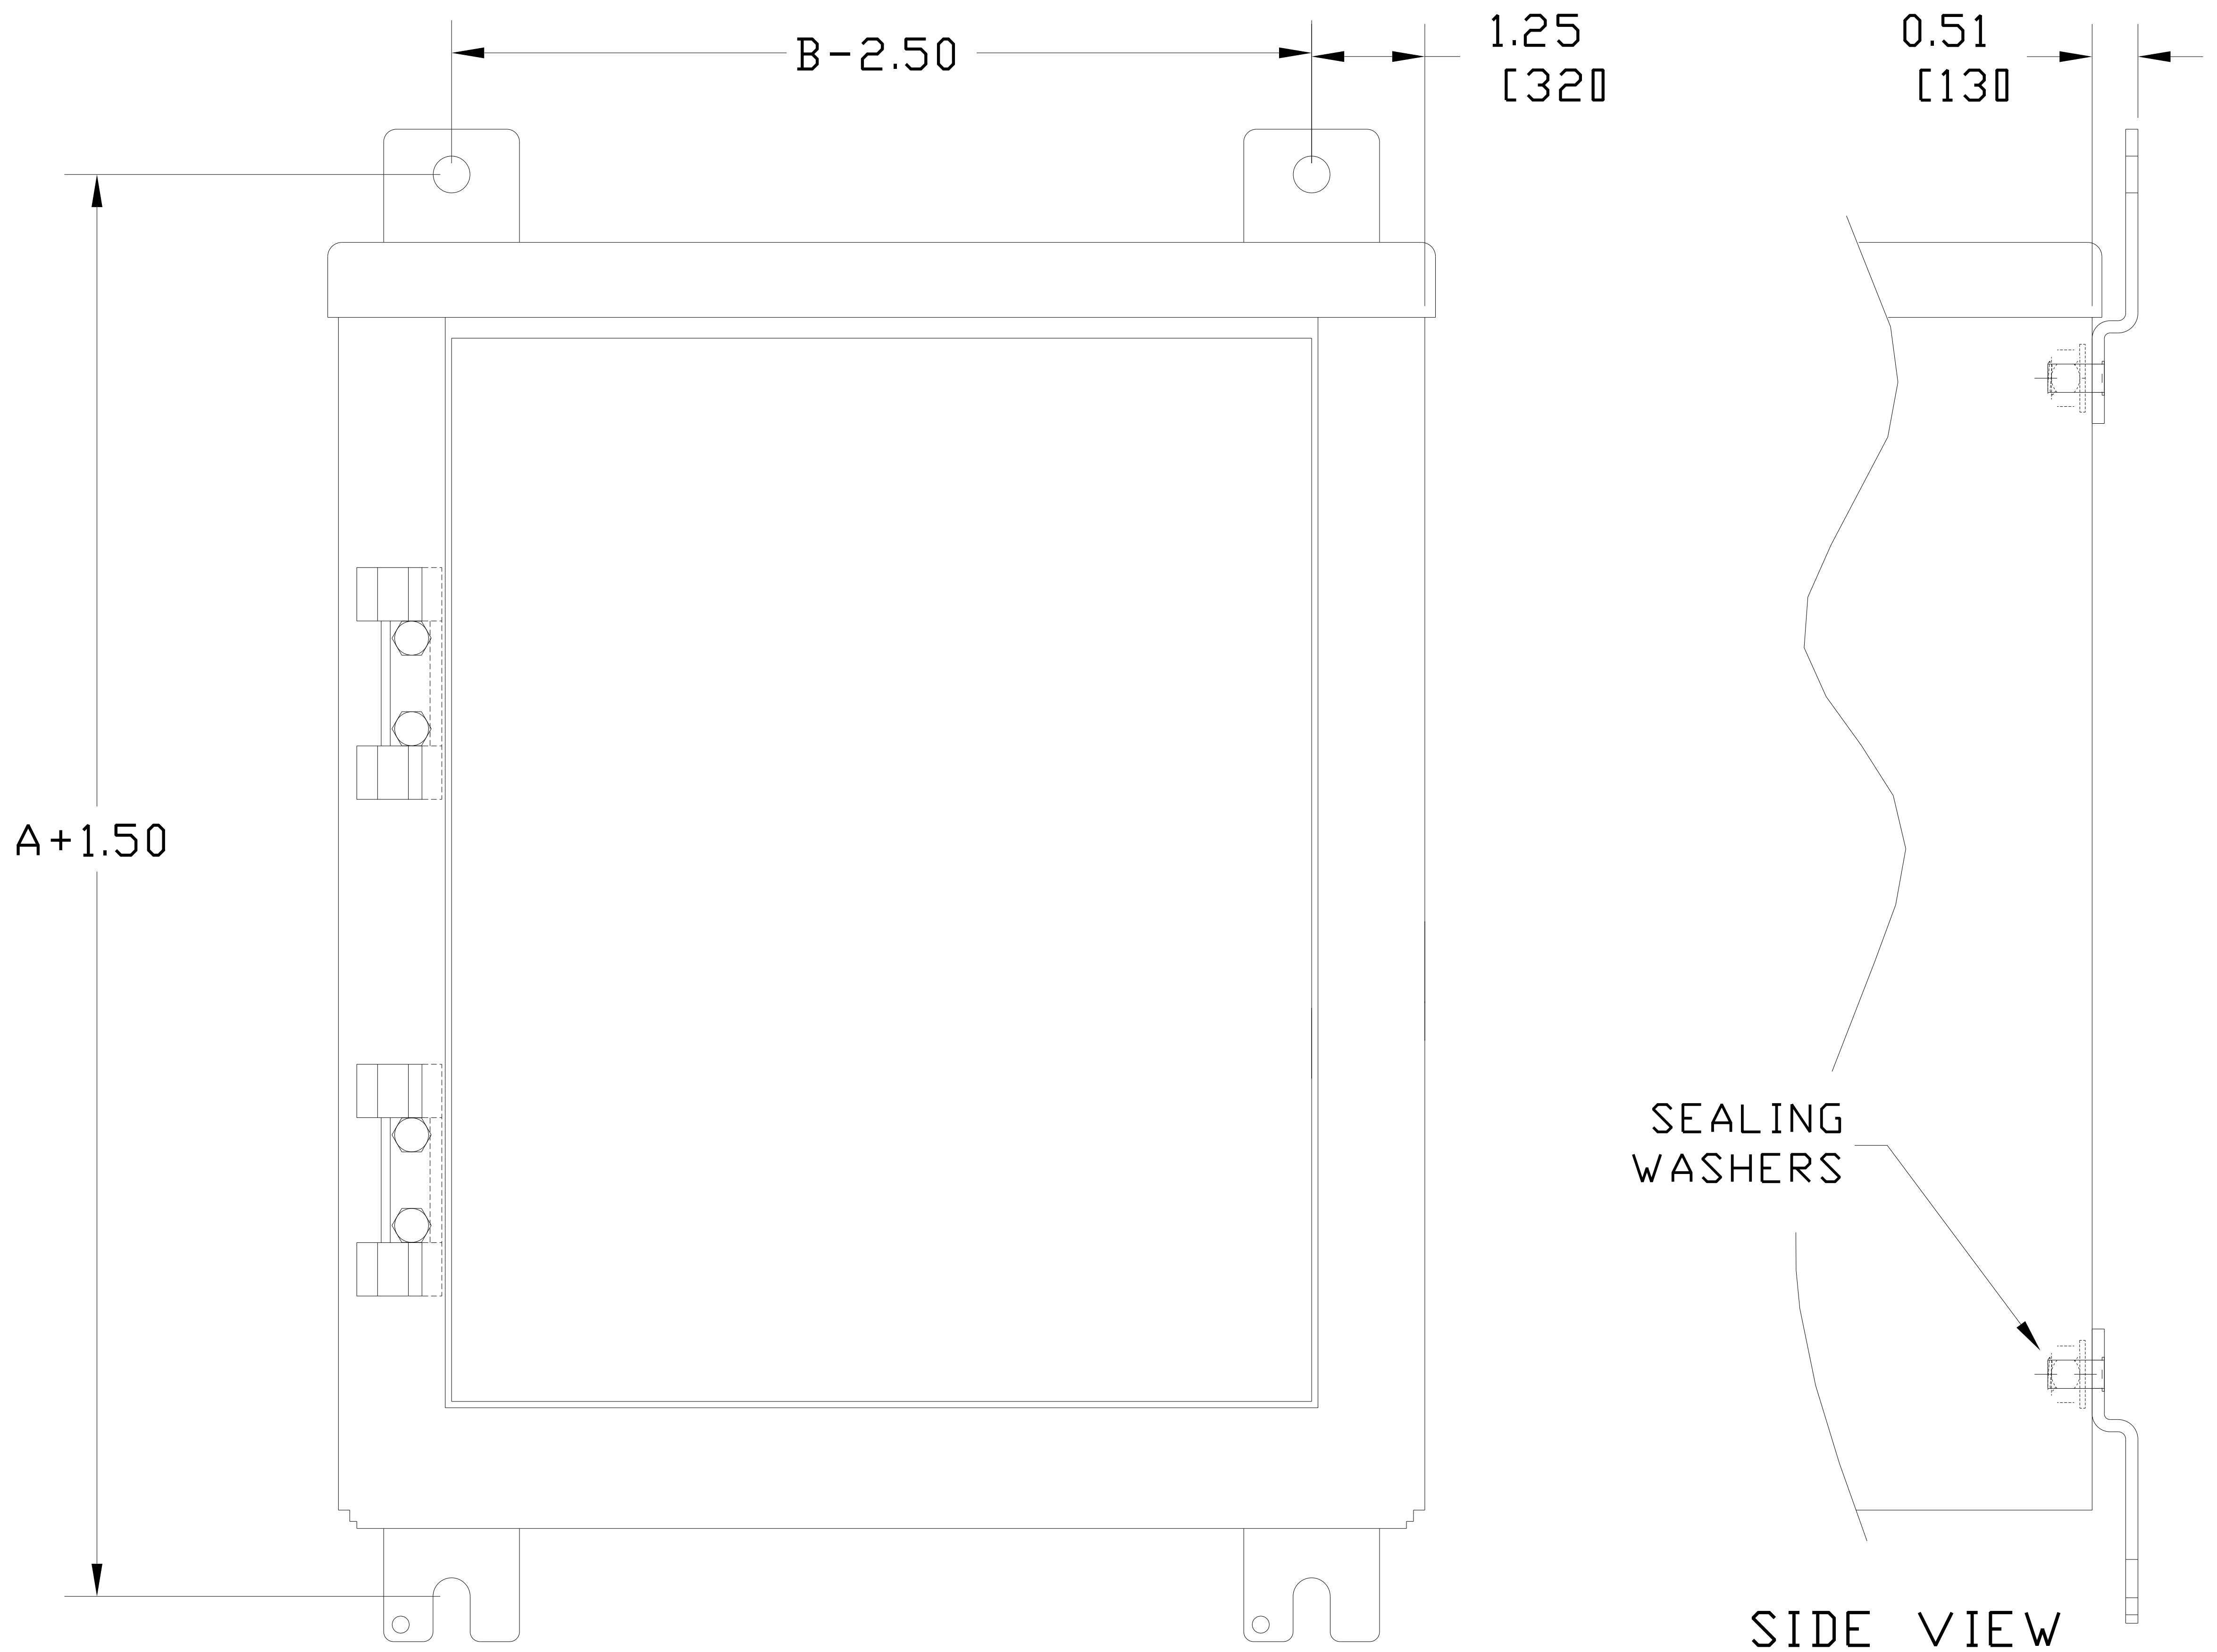

MOUNTING FOOT KIT FOR NEMA 3R ENCLOSURES

(SCE-N3RMFK4) & (SCE-N3RMFK4SS).

BOLT ON MOUNTING EAR (BOTTOM)

BOLT ON MOUNTING EAR (TOP)