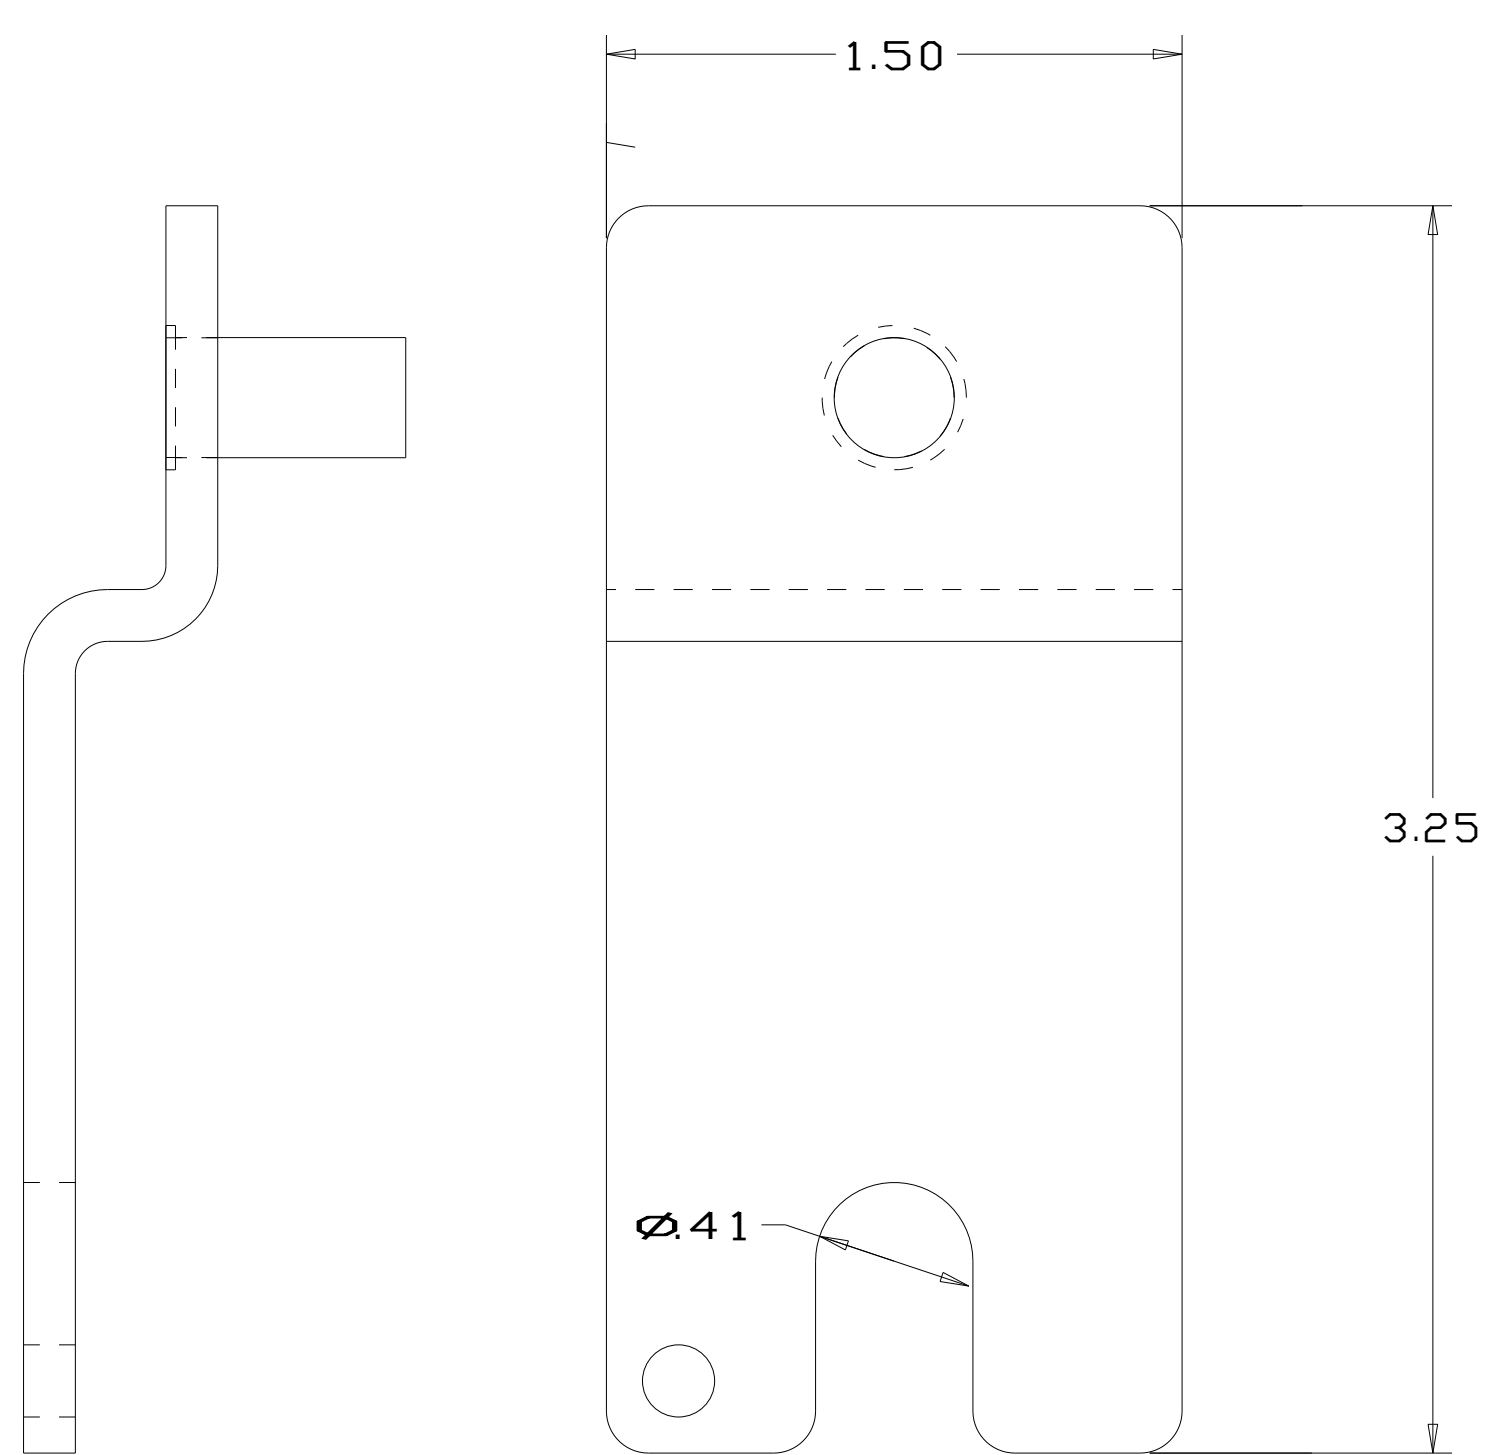

MOUNTING FOOT KIT FOR NEMA 3R ENCLOSURES

(SCE-N3RMFK4) & (SCE-N3RMFK4SS).

BOLT ON MOUNTING EAR (BOTTOM)

BOLT ON MOUNTING EAR (TOP)