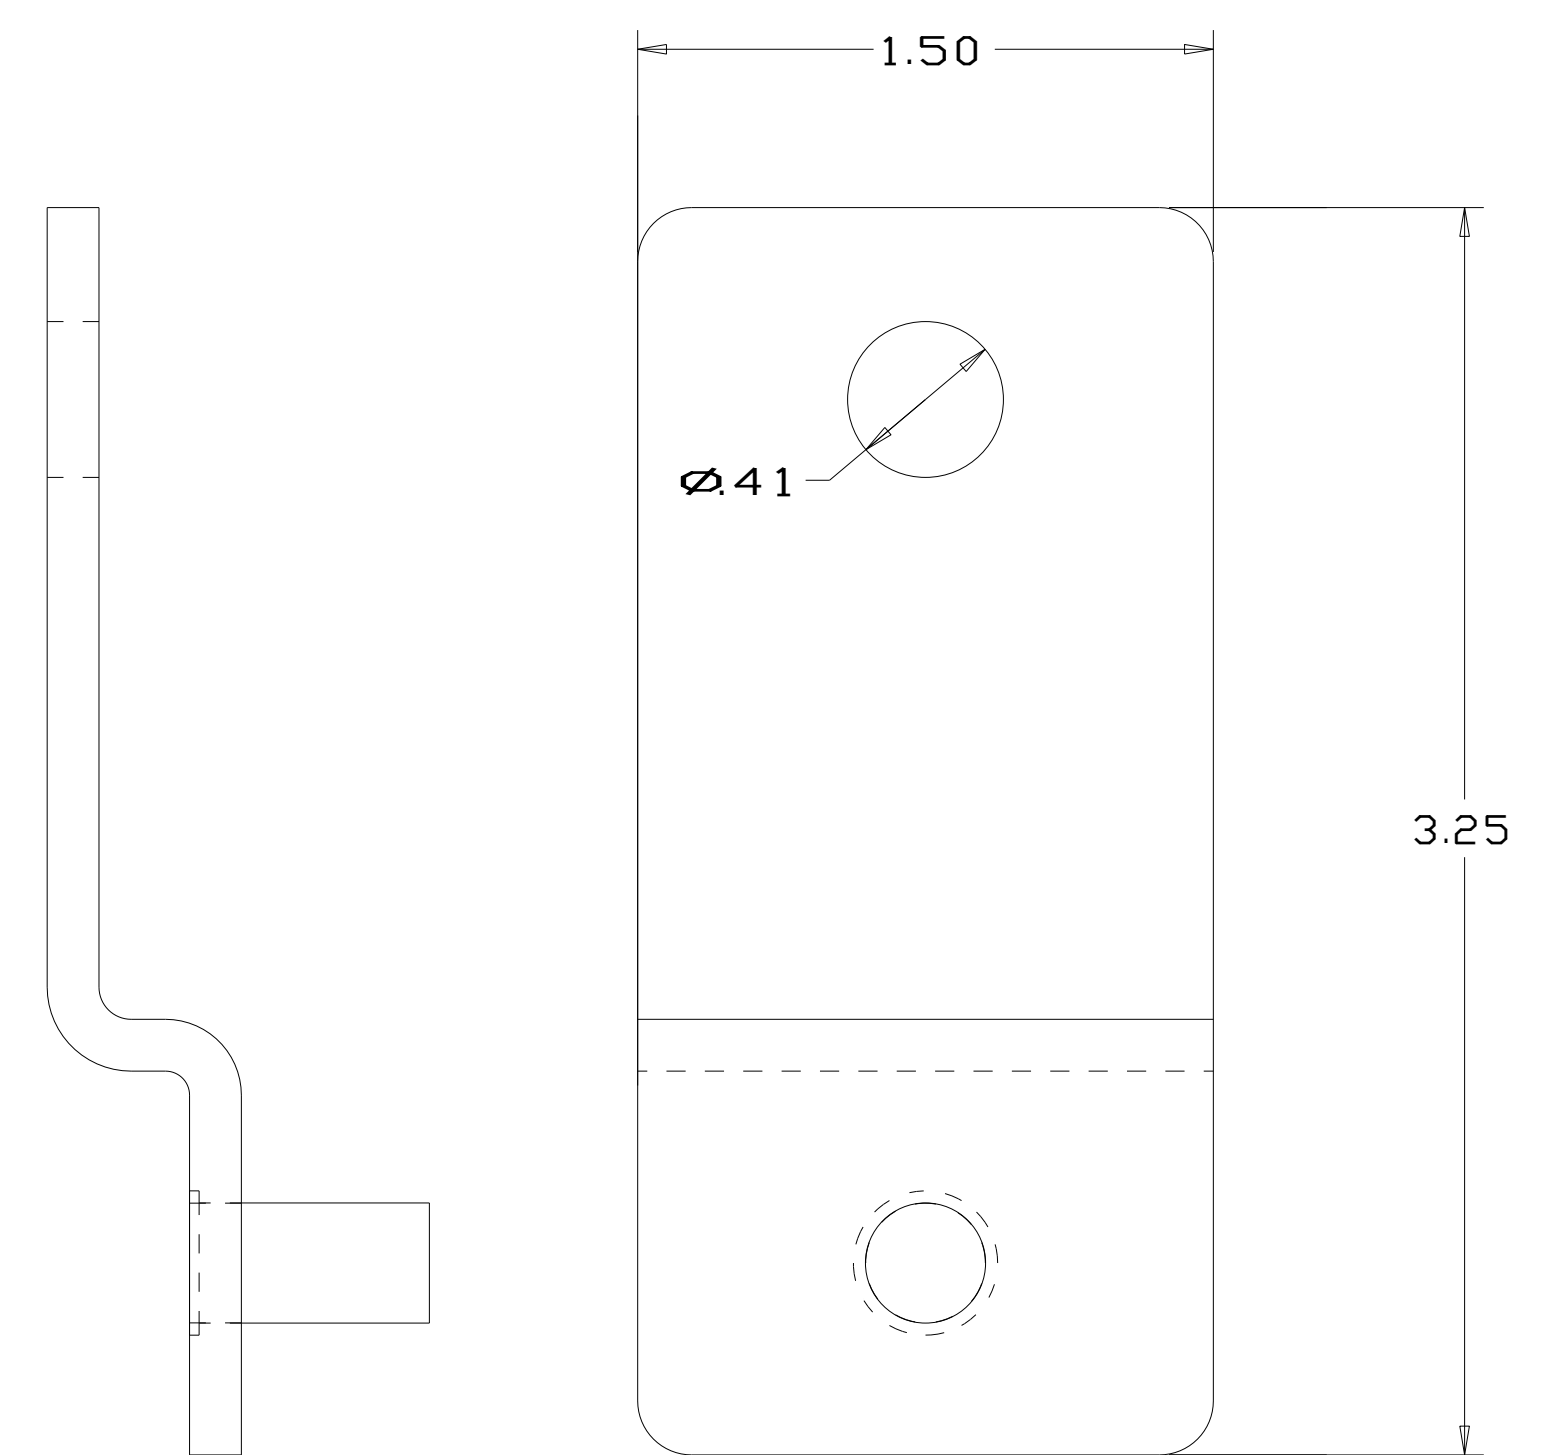

MOUNTING FOOT KIT FOR NEMA 3R ENCLOSURES

(SCE-N3RMFK4) & (SCE-N3RMFK4SS).

BOLT ON MOUNTING EAR (BOTTOM)

BOLT ON MOUNTING EAR (TOP)