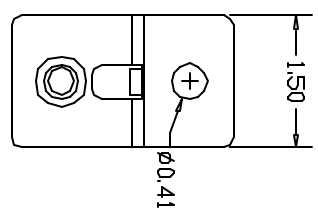

MOUNTING FOOT KIT FOR WFLP ENCLOSURES
 (SCE-ELMFK6) &
 (SCE-ELMFK6SS).

BOLT ON MOUNTING EAR (BOTTOM)

BOLT ON MOUNTING EAR (TOP)

SIDE VIEW