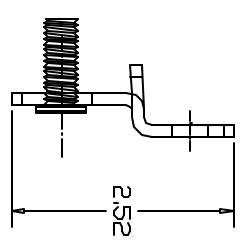

MOUNTING FOOT KIT FOR WFLP ENCLOSURES
 (SCE-ELMFK6) &
 (SCE-ELMFK6SS).

BOLT ON MOUNTING EAR (BOTTOM)

BOLT ON MOUNTING EAR (TOP)

SIDE VIEW