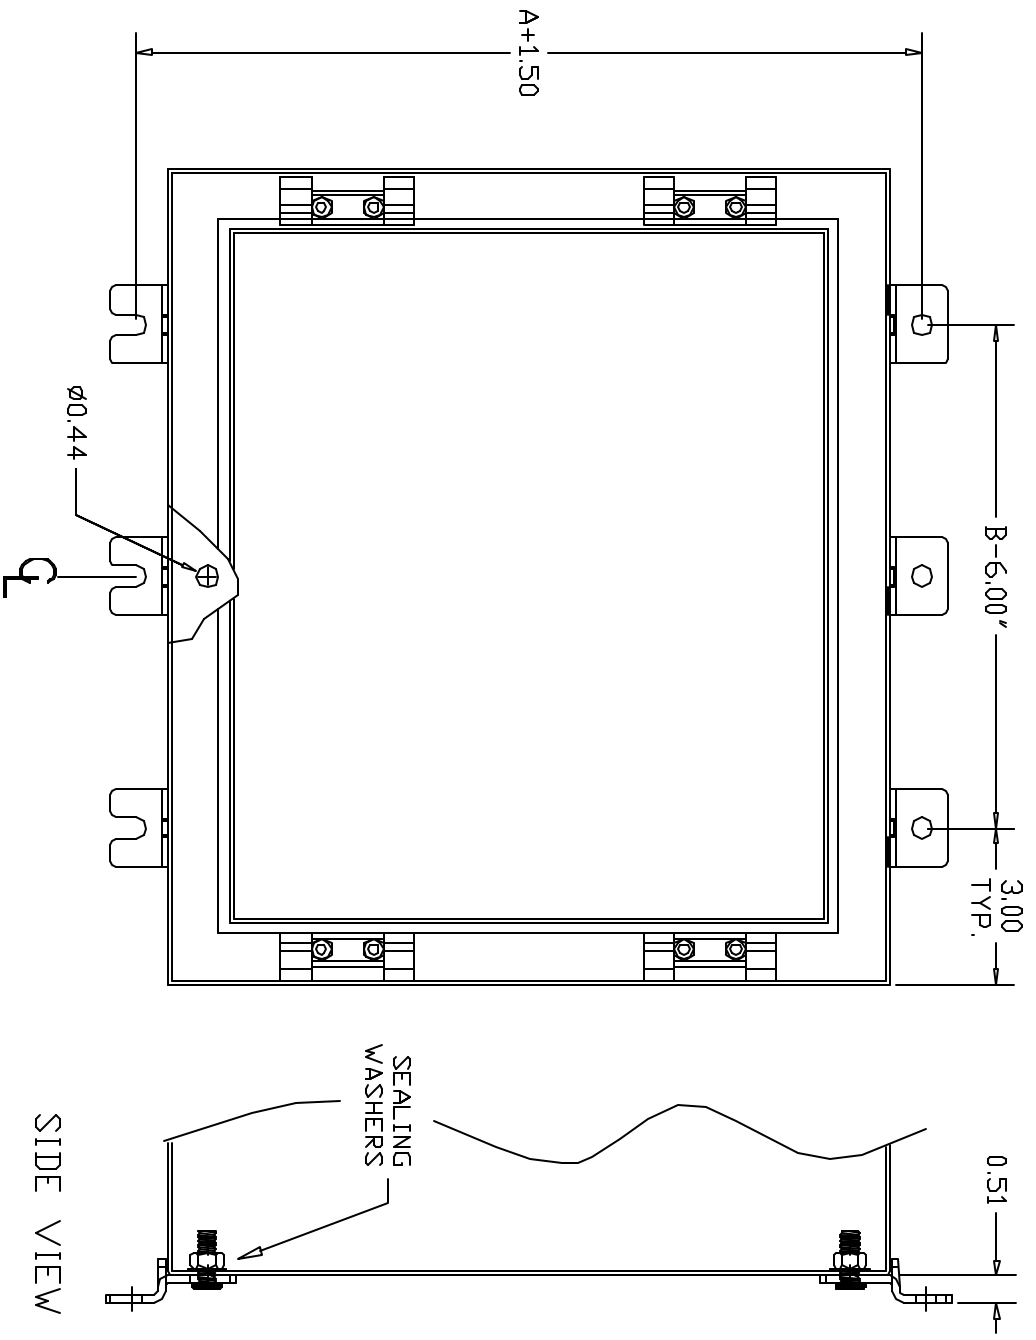

MOUNTING FOOT KIT FOR WFLP ENCLOSURES
 (SCE-ELMFK6) &
 (SCE-ELMFK6SS).

BOLT ON MOUNTING EAR (BOTTOM)

BOLT ON MOUNTING EAR (TOP)

SIDE VIEW