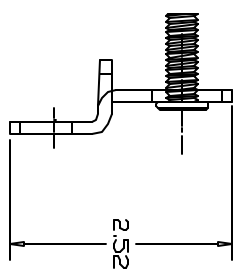

MOUNTING FOOT KIT FOR WFLP ENCLOSURES
 (SCE-ELMFK6) &
 (SCE-ELMFK6SS).

BOLT ON MOUNTING EAR (BOTTOM)

BOLT ON MOUNTING EAR (TOP)

SIDE VIEW