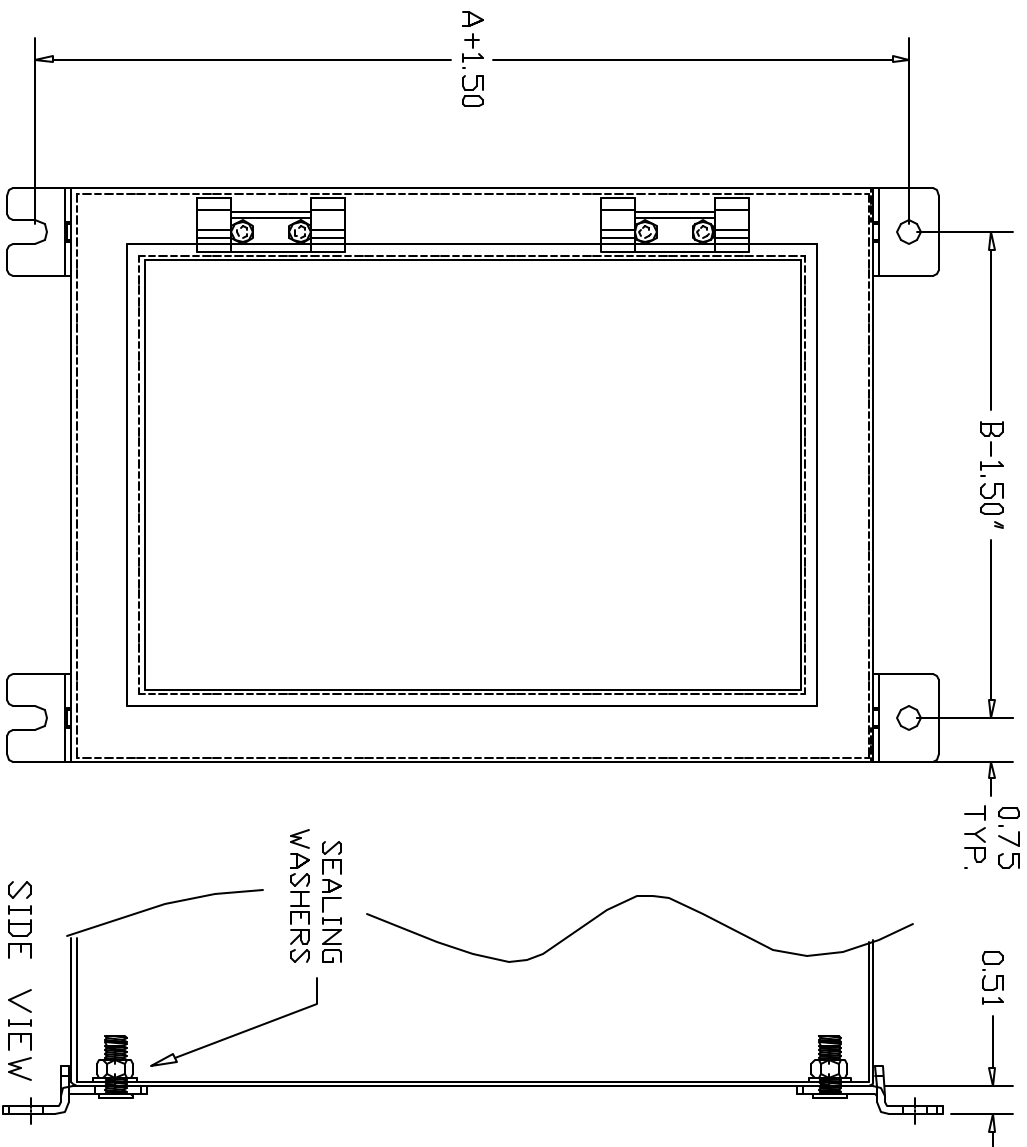

MOUNTING FOOT KIT FOR EL ENCLOSURES
(SCE-ELMFK4) &
(SCE-ELMFK4SS).

BOLT ON MOUNTING EAR (BOTTOM)

BOLT ON MOUNTING EAR (TOP)