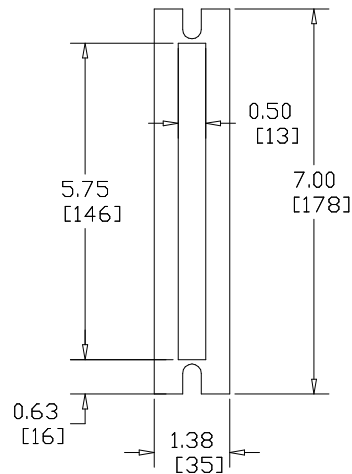

DISCONNECT ADAPTER KIT SCE-DAF400V

ENCLOSURE WITH ABF CUTOUT,
(SIDE CUT-AWAY).

INSIDE VIEW OF DOOR
(CUT-AWAY)

DEFEATER HOOK,
BRKT. & HARDWARE.

AB-V
400 AMP
DISCONNECT OPENING

SUPPORT PLATE

ADAPTER PLATE