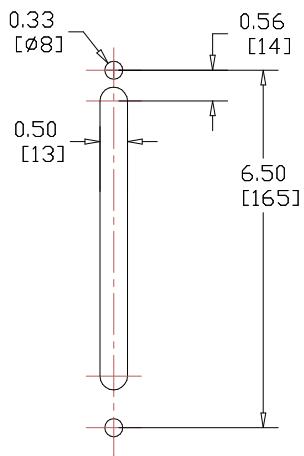

DISCONNECT ADAPTER KIT SCE-DAF400V

ENCLOSURE WITH ABF CUTOUT,
(SIDE CUT-AWAY).

INSIDE VIEW OF DOOR
(CUT-AWAY)

DEFEATER HOOK,
BRKT. & HARDWARE.

AB-V
400 AMP
DISCONNECT OPENING

SUPPORT PLATE

ADAPTER PLATE