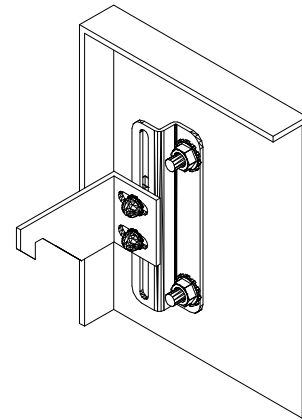

DISCONNECT ADAPTER KIT SCE-DAF400V

ENCLOSURE WITH ABF CUTOUT,
(SIDE CUT-AWAY).

INSIDE VIEW OF DOOR
(CUT-AWAY)

DEFEATER HOOK,
BRKT. & HARDWARE.

AB-V
400 AMP
DISCONNECT OPENING

SUPPORT PLATE

ADAPTER PLATE