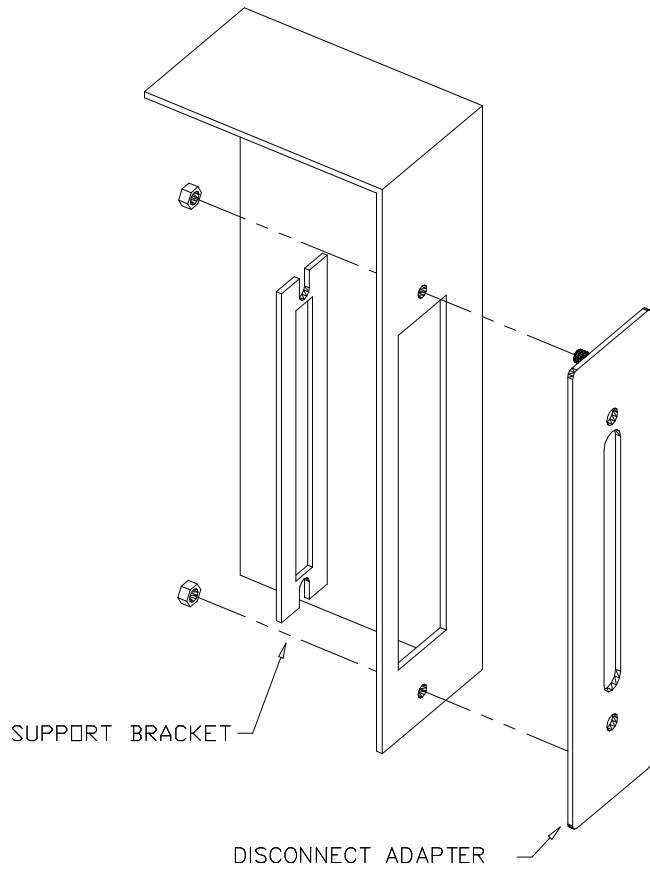

DISCONNECT ADAPTER KIT SCE-DAF400V

ENCLOSURE WITH ABF CUTOUT,
(SIDE CUT-AWAY).

INSIDE VIEW OF DOOR
(CUT-AWAY)

DEFEATER HOOK,
BRKT. & HARDWARE.

AB-V
400 AMP
DISCONNECT OPENING

SUPPORT PLATE

ADAPTER PLATE