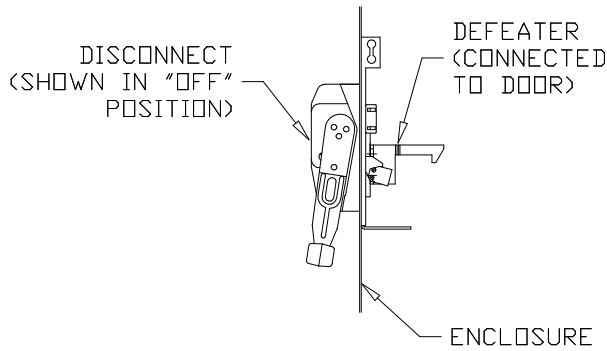

# DEFEATER HOOK INSTALLATION SQUARE-D BNI CUSTOM ENCLOSURE

THIS HOOK IS FOR SQUARE D, 9422 BNI DISCONNECTS, IT IS USED WITH SQUARE D 9423 TYPE M3, M4, AND M9 DOOR HARDWARE.

**\*\*NOTE\*\***  
DISCONNECTS MUST BE ORDERED SEPARATELY.