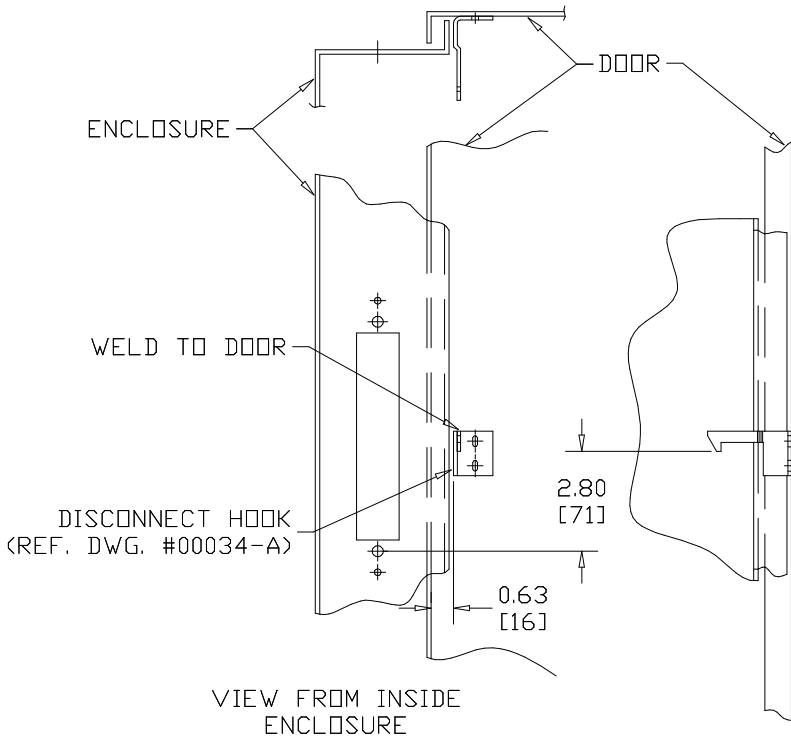

# DEFEATER HOOK INSTALLATION SQUARE-D BNI CUSTOM ENCLOSURE

THIS HOOK IS FOR SQUARE D, 9422 BNI DISCONNECTS, IT IS USED WITH SQUARE D 9423 TYPE M3, M4, AND M9 DOOR HARDWARE.

**\*\*NOTE\*\***  
DISCONNECTS MUST BE ORDERED SEPARATELY.