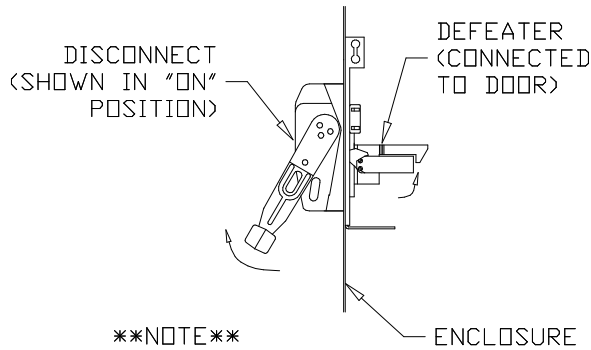

# DEFEATER HOOK INSTALLATION SQUARE-D BNI CUSTOM ENCLOSURE

THIS HOOK IS FOR SQUARE D, 9422 BNI DISCONNECTS, IT IS USED WITH SQUARE D 9423 TYPE M3, M4, AND M9 DOOR HARDWARE.

**\*\*NOTE\*\***  
DISCONNECTS MUST BE ORDERED SEPARATELY.