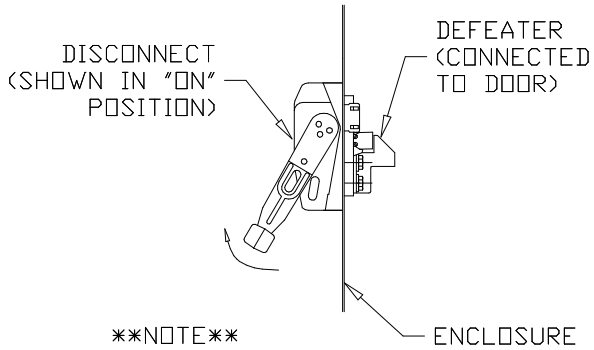

# DEFEATER HOOK INSTALLATION ABF CUSTOM ENCLOSURES

THIS HOOK IS FOR AB-F AND AB-D STYLE DISCONNECTS, USING AB-F STYLE DOOR HARDWARE.

**\*\*NOTE\*\***  
DISCONNECTS MUST BE ORDERED SEPARATELY.