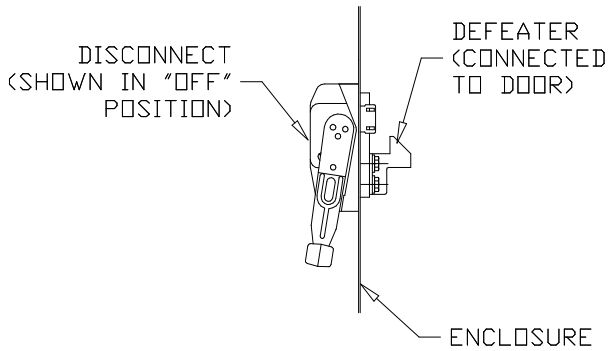

# DEFEATER HOOK INSTALLATION ABF CUSTOM ENCLOSURES

THIS HOOK IS FOR AB-F AND AB-D STYLE DISCONNECTS, USING AB-F STYLE DOOR HARDWARE.

**\*\*NOTE\*\***  
DISCONNECTS MUST BE ORDERED SEPARATELY.