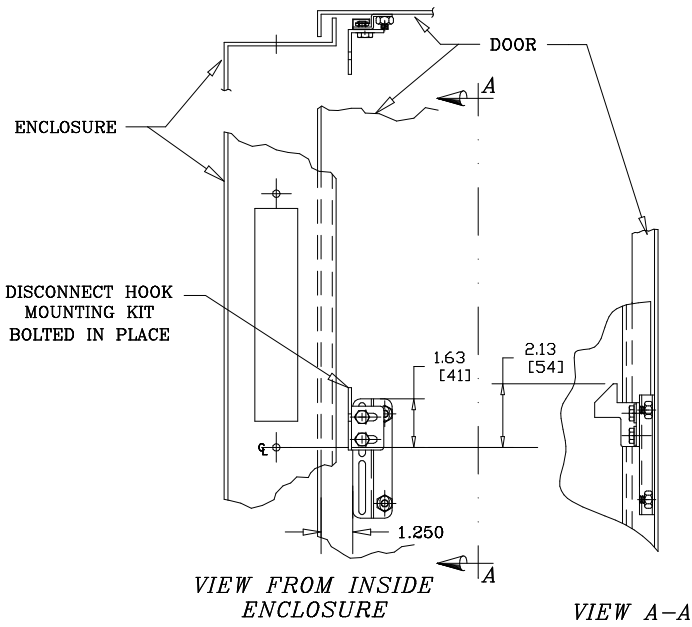

# DEFEATER HOOK INSTALLATION ABF CUSTOM ENCLOSURES

THIS HOOK IS FOR AB-F AND AB-D STYLE DISCONNECTS, USING AB-F STYLE DOOR HARDWARE.

**\*\*NOTE\*\***  
DISCONNECTS MUST BE ORDERED SEPARATELY.