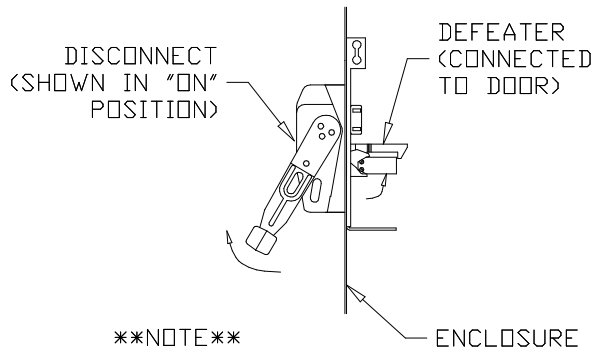

DEFEATER HOOK INSTALLATION SA LP ENCLOSURE

THIS HOOK IS FOR SQUARE D AND AB-V STYLE DISCONNECTS, IT IS USED WITH SQUARE D AND AB-V STYLE DOOR HARDWARE.

HANDLE CUTOUT

SQUARE-D

****NOTE****
DISCONNECTS MUST BE ORDERED SEPARATELY.