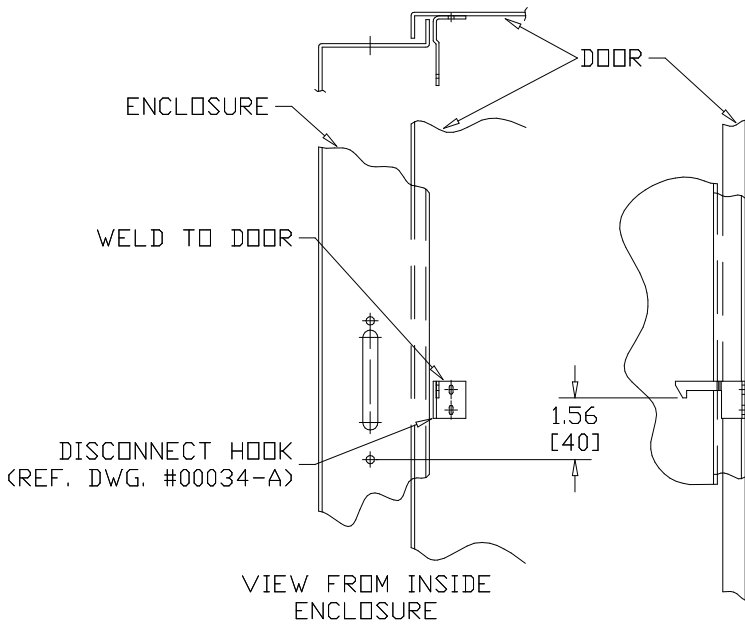

DEFEATER HOOK INSTALLATION SA LP ENCLOSURE

THIS HOOK IS FOR SQUARE D AND AB-V STYLE DISCONNECTS, IT IS USED WITH SQUARE D AND AB-V STYLE DOOR HARDWARE.

HANDLE CUTOUT

SQUARE-D

****NOTE****
DISCONNECTS MUST BE ORDERED SEPARATELY.