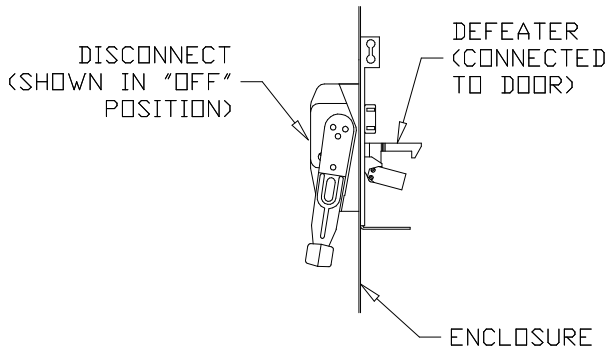

DEFEATER HOOK INSTALLATION SA LP ENCLOSURE

THIS HOOK IS FOR SQUARE D AND AB-V STYLE DISCONNECTS, IT IS USED WITH SQUARE D AND AB-V STYLE DOOR HARDWARE.

HANDLE CUTOUT

SQUARE-D

****NOTE****
DISCONNECTS MUST BE ORDERED SEPARATELY.