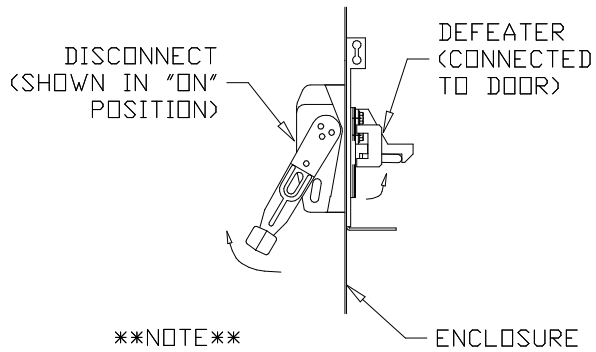

# DEFEATER HOOK INSTALLATION ABV CUSTOM ENCLOSURE

THIS HOOK IS FOR AB-V STYLE DISCONNECT,  
IT IS USED WITH AB STYLE DOOR HARDWARE.

**\*\*NOTE\*\***  
DISCONNECTS MUST BE  
ORDERED SEPARATELY.