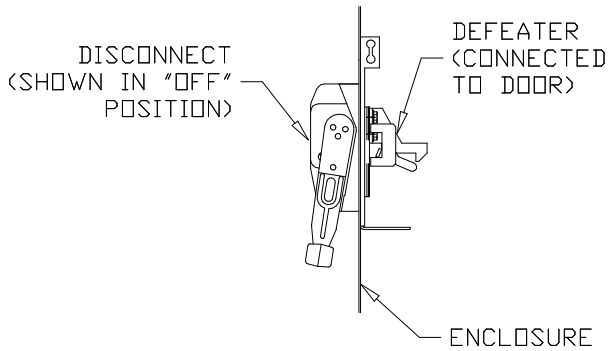

# DEFEATER HOOK INSTALLATION ABV CUSTOM ENCLOSURE

THIS HOOK IS FOR AB-V STYLE DISCONNECT,  
IT IS USED WITH AB STYLE DOOR HARDWARE.

**\*\*NOTE\*\***  
DISCONNECTS MUST BE  
ORDERED SEPARATELY.