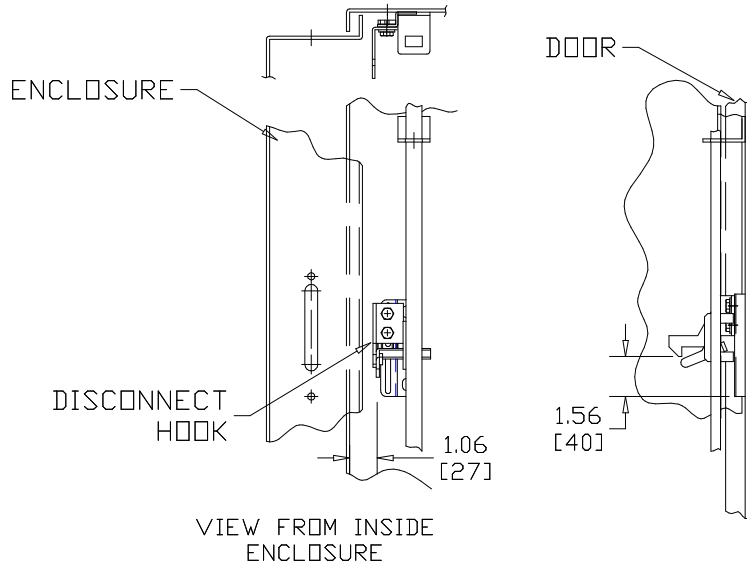

# DEFEATER HOOK INSTALLATION ABV CUSTOM ENCLOSURE

THIS HOOK IS FOR AB-V STYLE DISCONNECT,  
IT IS USED WITH AB STYLE DOOR HARDWARE.

**\*\*NOTE\*\***  
DISCONNECTS MUST BE  
ORDERED SEPARATELY.