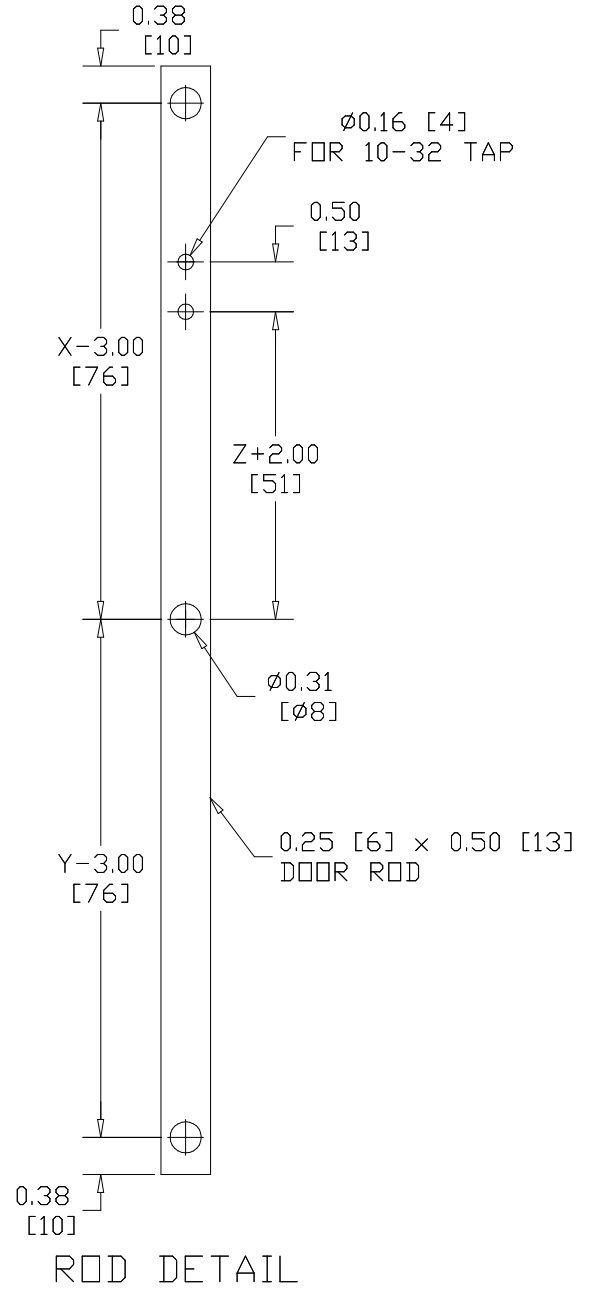

DRILL PATTERN FOR SQUARE-D A-BV TYPE DOOR ROD

EXTERIOR
VIEW

ROD DETAIL

SQ-D 9423 M4/M9 & L
 AB 1494-L1/LL1
 GE TDV-1
 WESTINGHOUSE/CUTLER-HAMMER DH2R
 & 2L & ABB DOOR HANDLE.