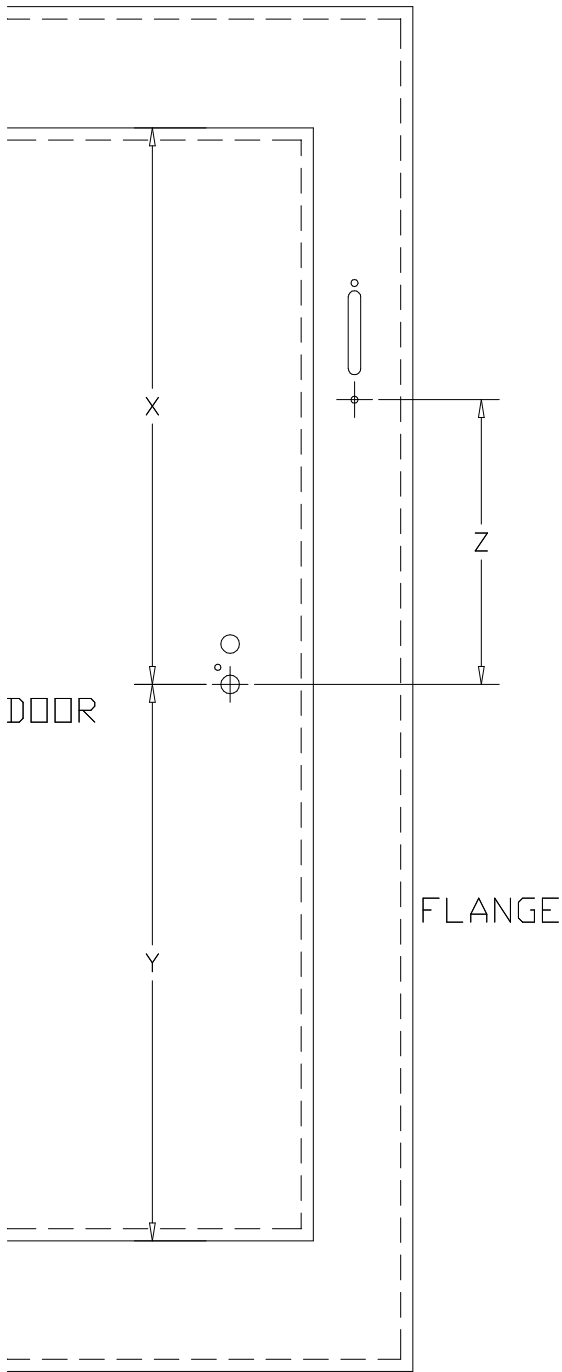

DRILL PATTERN FOR SQUARE-D A-BV TYPE DOOR ROD

EXTERIOR
VIEW

ROD DETAIL

SQ-D 9423 M4/M9 & L
 AB 1494-L1/LL1
 GE TDV-1
 WESTINGHOUSE/CUTLER-HAMMER DH2R
 & 2L & ABB DOOR HANDLE.