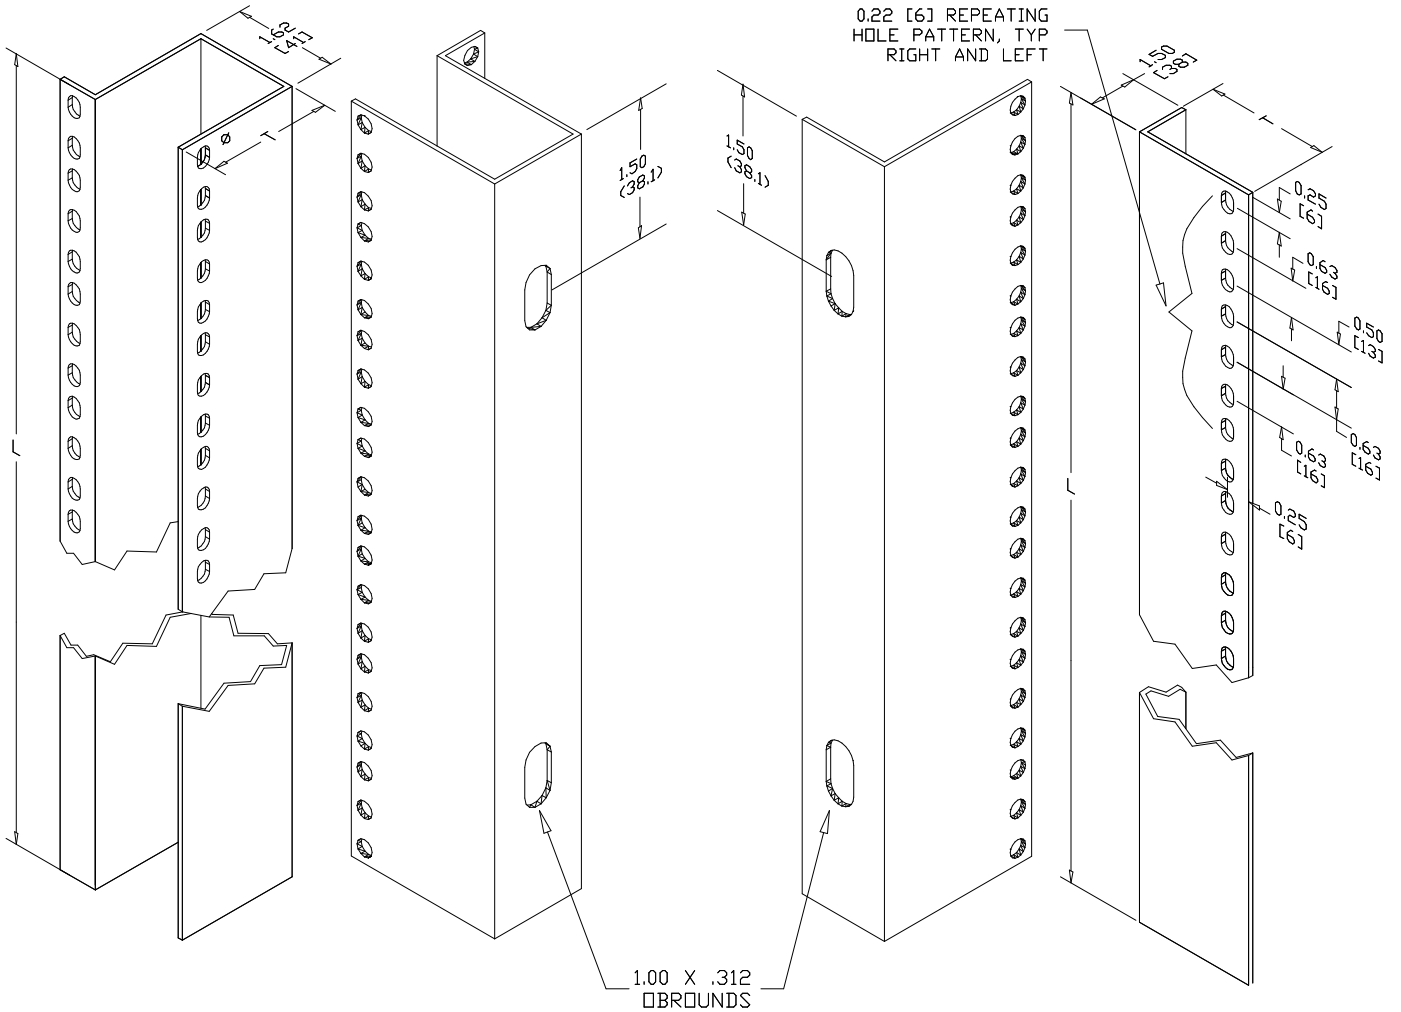

RACK ANGLES

RACK MOUNTING ANGLE
(TYPE RA)

	L	T
SCE-60RA19TH	49.00 [1245]	1.95 [50]
SCE-72RA19TH	61.25 [1556]	1.95 [50]
SCE-72RA24TH	61.25 [1556]	2.45 [62]
SCE-90RA19TH	78.75 [2000]	1.95 [50]

RACK MOUNTED ANGLES
(TYPE RP)

	L	T
SCE-60RP24F5	49.00 [1245]	1.94 [49]
SCE-60RP24F6	26.25 [667]	1.94 [49]
SCE-72RP24F5	61.25 [1556]	1.94 [49]
SCE-72RP24F6	31.50 [800]	1.94 [49]
SCE-72RP30F5	61.25 [1556]	2.44 [62]
SCE-72RP30F6	31.50 [800]	2.44 [62]
SCE-90RP24F5	78.75 [2000]	1.94 [49]
SCE-90RP24F6	40.25 [1022]	1.94 [49]