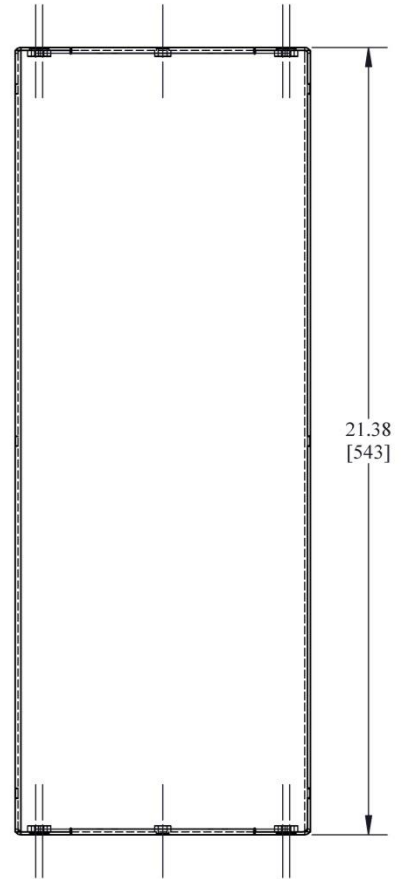

PEDESTAL WITH PEDESTAL BASE

SCE-24PEBASE
SCE-24PEBASESS

BASE PAD
(4 PCS. PER UNIT)

SCE-PE22
SCE-PE22SS

HOLES AND PEMS
TYP. TOP AND BOTTOM

PEDESTAL WITH PEDESTAL BASE