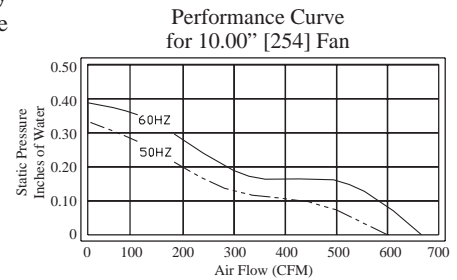

Cooling Fans

Finger Guard

One Finger Guard is Included. An additional Finger Guard may be mounted on either side of the fan for maximum safety.

Mounting Cutout Dimensions

Catalog Number	CFM 50/60 Hz	Watts	Voltage	Hz	Line Amps	Motor RPM	Service Temp °F (°C)	Noise SIL (dB)
SCE-CF4	95/115	23/20	115 V	50/60	0.19	2600/3000	140 (60)	41/44 dB
SCE-CF6	203/238	47/41	115 V	50/60	0.25	2700/3000	140 (60)	51/55 dB
SCE-CF10	600/665	72/75	115 V	50/60	0.63	1400/1650	140 (60)	52/55 dB
SCE-CF4-230	95/115	23/20	220/230 V	50/60	0.09	2600/3000	140 (60)	41/44 dB
SCE-CF6-230	203/238	47/41	220/230 V	50/60	0.12	2700/3000	140 (60)	51/55 dB
SCE-CF10-230	600/665	72/75	220/230 V	50/60	0.31	1400/1650	140 (60)	52/55 dB

Catalog Number	øA	D	E	J	K	L	M	Finger Guard
SCE-CF4	4.62 [117]	4.12 [105]	2.06 [52]	4.12 [105]	2.06 [52]			SCE-GARD4
SCE-CF6	5.88 [149]					3.19 [81]	6.38 [162]	SCE-GARD6
SCE-CF10	9.00 [229]	6.88 [175]	3.44 [87]	6.88 [175]	3.44 [87]			SCE-GARD10

Life Expectance - 70,000 Hours minimum @ 25°C
 Operating Temperature -10°C ~ +65°C / 66%