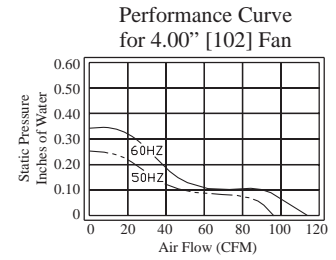

Cooling Fans

Finger Guard

One Finger Guard is Included. An additional Finger Guard may be mounted on either side of the fan for maximum safety.

Mounting Cutout Dimensions

Catalog Number	CFM 50/60 Hz	Watts	Voltage	Hz	Line Amps	Motor RPM	Service Temp °F (°C)	Noise SIL (dB)
SCE-CF4	95/115	23/20	115 V	50/60	0.19	2600/3000	140 (60)	41/44 dB
SCE-CF6	203/238	47/41	115 V	50/60	0.25	2700/3000	140 (60)	51/55 dB
SCE-CF10	600/665	72/75	115 V	50/60	0.63	1400/1650	140 (60)	52/55 dB
SCE-CF4-230	95/115	23/20	220/230 V	50/60	0.09	2600/3000	140 (60)	41/44 dB
SCE-CF6-230	203/238	47/41	220/230 V	50/60	0.12	2700/3000	140 (60)	51/55 dB
SCE-CF10-230	600/665	72/75	220/230 V	50/60	0.31	1400/1650	140 (60)	52/55 dB

Catalog Number	øA	D	E	J	K	L	M	Finger Guard
SCE-CF4	4.62 [117]	4.12 [105]	2.06 [52]	4.12 [105]	2.06 [52]			SCE-GARD4
SCE-CF6	5.88 [149]					3.19 [81]	6.38 [162]	SCE-GARD6
SCE-CF10	9.00 [229]	6.88 [175]	3.44 [87]	6.88 [175]	3.44 [87]			SCE-GARD10

Life Expectance - 70,000 Hours minimum @ 25°C
 Operating Temperature -10°C ~ +65°C / 66%