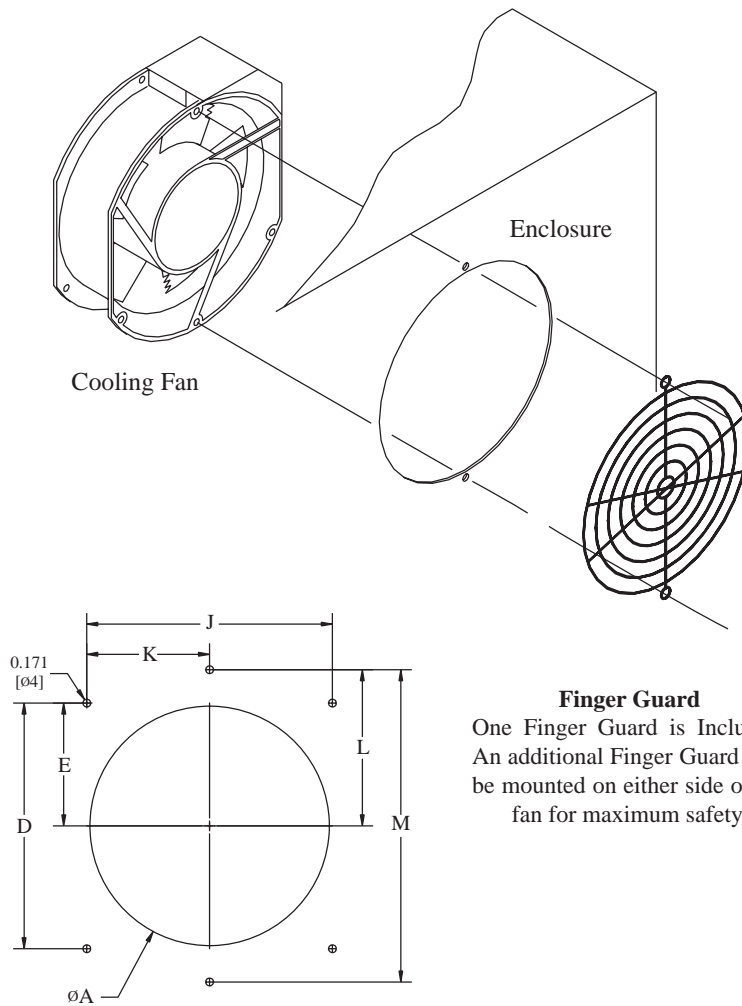

Cooling Fans

Finger Guard

One Finger Guard is Included. An additional Finger Guard may be mounted on either side of the fan for maximum safety.

Mounting Cutout Dimensions

Catalog Number	CFM 50/60 Hz	Watts	Voltage	Hz	Line Amps	Motor RPM	Service Temp °F (°C)	Noise SIL (dB)
SCE-CF4	95/115	23/20	115 V	50/60	0.19	2600/3000	140 (60)	41/44 dB
SCE-CF6	203/238	47/41	115 V	50/60	0.25	2700/3000	140 (60)	51/55 dB
SCE-CF10	600/665	72/75	115 V	50/60	0.63	1400/1650	140 (60)	52/55 dB
SCE-CF4-230	95/115	23/20	220/230 V	50/60	0.09	2600/3000	140 (60)	41/44 dB
SCE-CF6-230	203/238	47/41	220/230 V	50/60	0.12	2700/3000	140 (60)	51/55 dB
SCE-CF10-230	600/665	72/75	220/230 V	50/60	0.31	1400/1650	140 (60)	52/55 dB

Catalog Number	øA	D	E	J	K	L	M	Finger Guard
SCE-CF4	4.62 [117]	4.12 [105]	2.06 [52]	4.12 [105]	2.06 [52]			SCE-GARD4
SCE-CF6	5.88 [149]					3.19 [81]	6.38 [162]	SCE-GARD6
SCE-CF10	9.00 [229]	6.88 [175]	3.44 [87]	6.88 [175]	3.44 [87]			SCE-GARD10