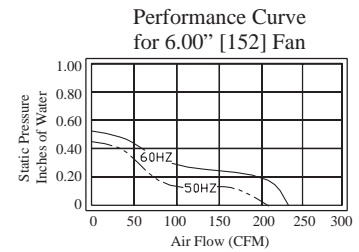

Cooling Fans

Finger Guard

One Finger Guard is Included. An additional Finger Guard may be mounted on either side of the fan for maximum safety.

Mounting Cutout Dimensions

Catalog Number	CFM 50/60 Hz	Watts	Voltage	Hz	Line Amps	Motor RPM	Service Temp °F (°C)	Noise SIL (dB)
SCE-CF4	95/115	23/20	115 V	50/60	0.19	2600/3000	140 (60)	41/44 dB
SCE-CF6	203/238	47/41	115 V	50/60	0.25	2700/3000	140 (60)	51/55 dB
SCE-CF10	600/665	72/75	115 V	50/60	0.63	1400/1650	140 (60)	52/55 dB
SCE-CF4-230	95/115	23/20	220/230 V	50/60	0.09	2600/3000	140 (60)	41/44 dB
SCE-CF6-230	203/238	47/41	220/230 V	50/60	0.12	2700/3000	140 (60)	51/55 dB
SCE-CF10-230	600/665	72/75	220/230 V	50/60	0.31	1400/1650	140 (60)	52/55 dB

Catalog Number	øA	D	E	J	K	L	M	Finger Guard
SCE-CF4	4.62 [117]	4.12 [105]	2.06 [52]	4.12 [105]	2.06 [52]			SCE-GARD4
SCE-CF6	5.88 [149]					3.19 [81]	6.38 [162]	SCE-GARD6
SCE-CF10	9.00 [229]	6.88 [175]	3.44 [87]	6.88 [175]	3.44 [87]			SCE-GARD10

Life Expectance - 70,000 Hours minimum @ 25°C
 Operating Temperature -10°C ~ +65°C / 66%