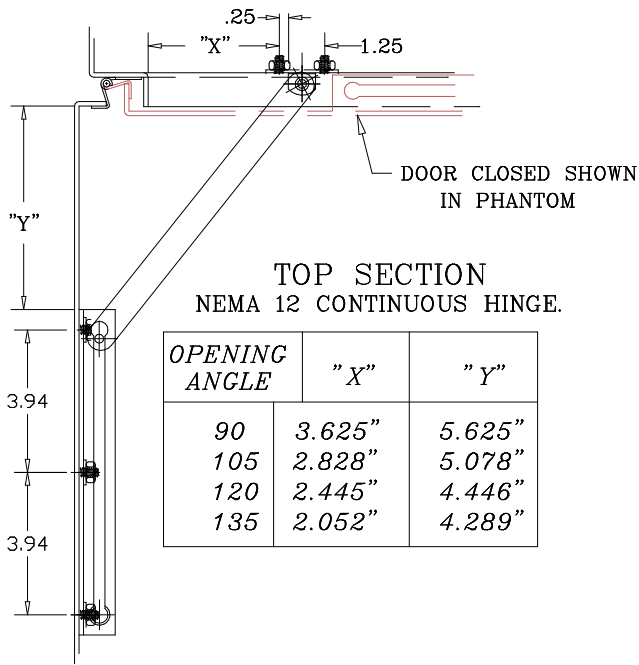

# DOOR STOP KIT

SCE-DSTOPK

MTG. SLIDE BRACKET TO DOOR:

1/4-20 CD STUDS INSIDE DOOR.,  
OR .260 HOLES FOR 1/4-20 X  
.75 BOLTS.

MTG. BRACKET TO ENCLOSURE:

1/4-20 CD STUDS INSIDE  
BOTTOM FLANGE, OR .260 HOLES  
FOR 1/4-20 X .50 BOLTS.

MTG. PROVISION .50" DOWN FROM  
INSIDE OPENING.

REF. SIDE DETAIL.

## SIDE SECTION