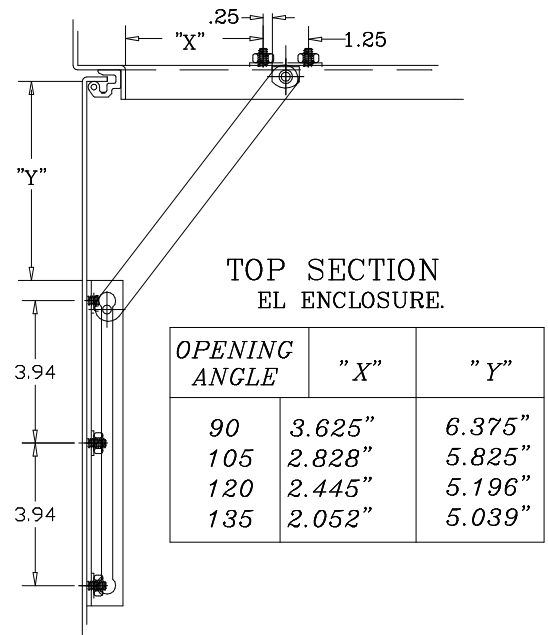

# DOOR STOP KIT

SCE-DSTOPK

MTG. SLIDE BRACKET TO DOOR:

1/4-20 CD STUDS INSIDE DOOR.,  
OR .260 HOLES FOR 1/4-20 X  
.75 BOLTS.

MTG. BRACKET TO ENCLOSURE:

1/4-20 CD STUDS INSIDE  
BOTTOM FLANGE, OR .260 HOLES  
FOR 1/4-20 X .50 BOLTS.

MTG. PROVISION .50" DOWN FROM  
INSIDE OPENING.

REF. SIDE DETAIL.

## SIDE SECTION