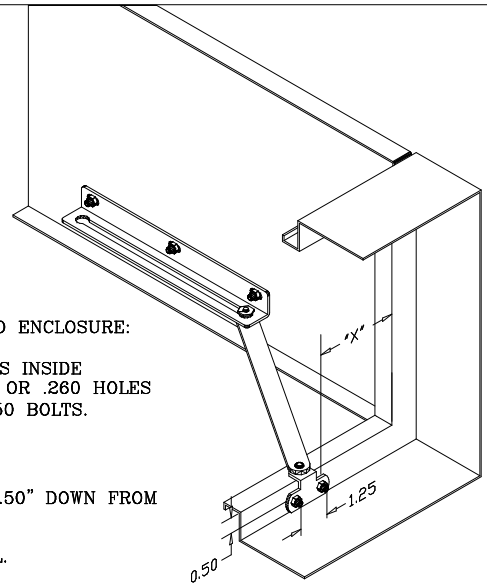

# DOOR STOP KIT

SCE-DSTOPK

MTG. SLIDE BRACKET TO DOOR:

1/4-20 CD STUDS INSIDE DOOR.,  
OR .260 HOLES FOR 1/4-20 X  
.75 BOLTS.

MTG. BRACKET TO ENCLOSURE:

1/4-20 CD STUDS INSIDE  
BOTTOM FLANGE, OR .260 HOLES  
FOR 1/4-20 X .50 BOLTS.

MTG. PROVISION .50" DOWN FROM  
INSIDE OPENING.

REF. SIDE DETAIL.

## SIDE SECTION