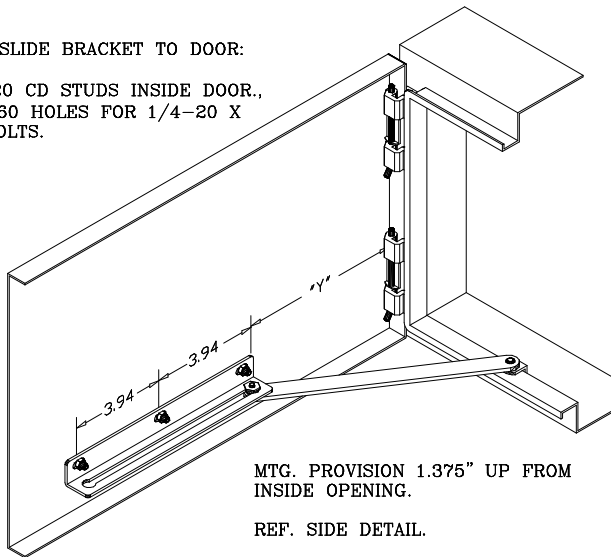

# DOOR STOP KIT

SCE-DSTOPK

MTG. SLIDE BRACKET TO DOOR:

1/4-20 CD STUDS INSIDE DOOR.,  
OR .260 HOLES FOR 1/4-20 X  
.75 BOLTS.

MTG. BRACKET TO ENCLOSURE:

1/4-20 CD STUDS INSIDE  
BOTTOM FLANGE, OR .260 HOLES  
FOR 1/4-20 X .50 BOLTS.

MTG. PROVISION .50" DOWN FROM  
INSIDE OPENING.

REF. SIDE DETAIL.

## SIDE SECTION