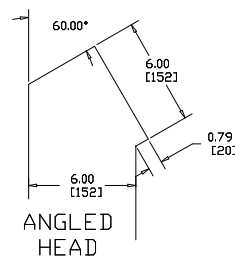

COLUMNS

SCE-44CCOL
 SCE-44PBCOL
 SCE-66CCOL
 SCE-66PBCOL

ANGLE PEDESTAL

STRAIGHT PEDESTAL

ANGLED HEAD

TOP FLANGE

4.00 X 4.00
 COLUMN

ANGLED HEAD

TOP FLANGE

6.00 X 6.00
 COLUMN

QTY	BILL OF MATERIAL
1	5.38" X 5.38" FLANGE GASKET
1	7.63" X 7.63" FLANGE GASKET
12	1/4-20 X 1/2" SLOTTED ROUND HEAD SCREWS
12	1/4" LOCK-WASHERS
4	10-32 X 1/2" SLOTTED ROUND HEAD SCREWS
4	#10 LOCK-WASHERS
1	7.25" X 3.75" ACCESS COVER GASKET

QTY	BILL OF MATERIAL
1	7.63" X 7.63" FLANGE GASKET
12	1/4-20 X 1/2" SLOTTED ROUND HEAD SCREWS
12	1/4" LOCK-WASHERS
4	10-32 X 1/2" SLOTTED ROUND HEAD SCREWS
4	#10 LOCK-WASHERS
1	8.00" X 5.75" ACCESS COVER GASKET