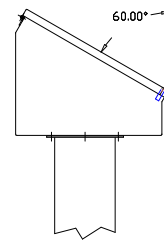

COLUMNS

SCE-44CCOL
 SCE-44PBCOL
 SCE-66CCOL
 SCE-66PBCOL

ANGLE PEDESTAL

STRAIGHT PEDESTAL

ANGLED HEAD

TOP FLANGE

4.00 X 4.00
 COLUMN

ANGLED HEAD

TOP FLANGE

6.00 X 6.00
 COLUMN

QTY	BILL OF MATERIAL
1	5.38" X 5.38" FLANGE GASKET
1	7.63" X 7.63" FLANGE GASKET
12	1/4-20 X 1/2" SLOTTED ROUND HEAD SCREWS
12	1/4" LOCK-WASHERS
4	10-32 X 1/2" SLOTTED ROUND HEAD SCREWS
4	#10 LOCK-WASHERS
1	7.25" X 3.75" ACCESS COVER GASKET

QTY	BILL OF MATERIAL
1	7.63" X 7.63" FLANGE GASKET
12	1/4-20 X 1/2" SLOTTED ROUND HEAD SCREWS
12	1/4" LOCK-WASHERS
4	10-32 X 1/2" SLOTTED ROUND HEAD SCREWS
4	#10 LOCK-WASHERS
1	8.00" X 5.75" ACCESS COVER GASKET