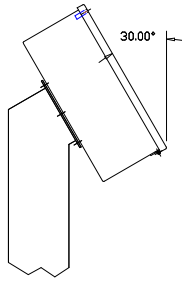

COLUMNS

SCE-44CCOL
 SCE-44PBCOL
 SCE-66CCOL
 SCE-66PBCOL

ANGLE PEDESTAL

STRAIGHT PEDESTAL

ANGLED HEAD

TOP FLANGE

4.00 X 4.00
 COLUMN

ANGLED HEAD

TOP FLANGE

6.00 X 6.00
 COLUMN

QTY	BILL OF MATERIAL
1	5.38" X 5.38" FLANGE GASKET
1	7.63" X 7.63" FLANGE GASKET
12	1/4-20 X 1/2" SLOTTED ROUND HEAD SCREWS
12	1/4" LOCK-WASHERS
4	10-32 X 1/2" SLOTTED ROUND HEAD SCREWS
4	#10 LOCK-WASHERS
1	7.25" X 3.75" ACCESS COVER GASKET

QTY	BILL OF MATERIAL
1	7.63" X 7.63" FLANGE GASKET
12	1/4-20 X 1/2" SLOTTED ROUND HEAD SCREWS
12	1/4" LOCK-WASHERS
4	10-32 X 1/2" SLOTTED ROUND HEAD SCREWS
4	#10 LOCK-WASHERS
1	8.00" X 5.75" ACCESS COVER GASKET

NOTE: BOTTOM FLANGE WILL FIT EITHER 18.00" OR 24.00" BASE.