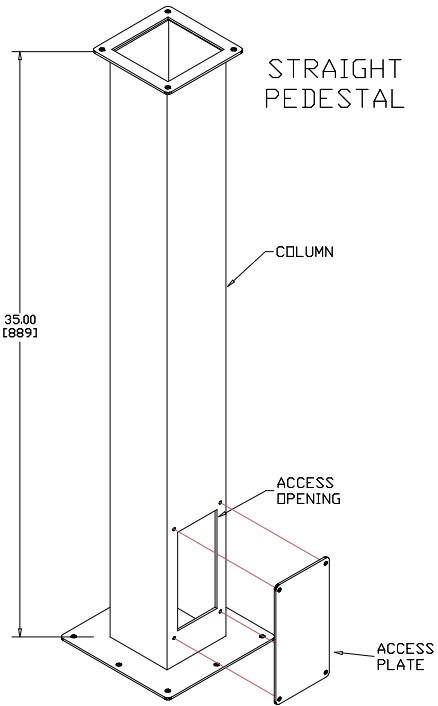

COLUMNS

SCE-44CCOL
 SCE-44PBCOL
 SCE-66CCOL
 SCE-66PBCOL

ANGLE PEDESTAL

STRAIGHT PEDESTAL

ANGLED HEAD

TOP FLANGE

4.00 X 4.00
 COLUMN

ANGLED HEAD

TOP FLANGE

6.00 X 6.00
 COLUMN

QTY	BILL OF MATERIAL
1	5.38" X 5.38" FLANGE GASKET
1	7.63" X 7.63" FLANGE GASKET
12	1/4-20 X 1/2" SLOTTED ROUND HEAD SCREWS
12	1/4" LOCK-WASHERS
4	10-32 X 1/2" SLOTTED ROUND HEAD SCREWS
4	#10 LOCK-WASHERS
1	7.25" X 3.75" ACCESS COVER GASKET

QTY	BILL OF MATERIAL
1	7.63" X 7.63" FLANGE GASKET
12	1/4-20 X 1/2" SLOTTED ROUND HEAD SCREWS
12	1/4" LOCK-WASHERS
4	10-32 X 1/2" SLOTTED ROUND HEAD SCREWS
4	#10 LOCK-WASHERS
1	8.00" X 5.75" ACCESS COVER GASKET

NOTE: BOTTOM FLANGE WILL FIT EITHER 18.00" OR 24.00" BASE.