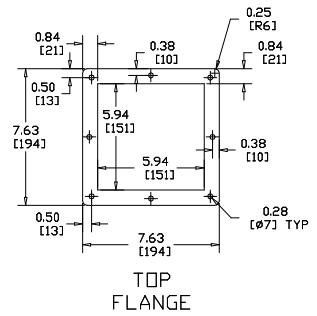

COLUMNS

SCE-44CCOL
 SCE-44PBCOL
 SCE-66CCOL
 SCE-66PBCOL

ANGLE PEDESTAL

STRAIGHT PEDESTAL

ANGLED HEAD

TOP FLANGE

4.00 X 4.00
 COLUMN

ANGLED HEAD

TOP FLANGE

6.00 X 6.00
 COLUMN

QTY	BILL OF MATERIAL
1	5.38" X 5.38" FLANGE GASKET
1	7.63" X 7.63" FLANGE GASKET
12	1/4-20 X 1/2" SLOTTED ROUND HEAD SCREWS
12	1/4" LOCK-WASHERS
4	10-32 X 1/2" SLOTTED ROUND HEAD SCREWS
4	#10 LOCK-WASHERS
1	7.25" X 3.75" ACCESS COVER GASKET

QTY	BILL OF MATERIAL
1	7.63" X 7.63" FLANGE GASKET
12	1/4-20 X 1/2" SLOTTED ROUND HEAD SCREWS
12	1/4" LOCK-WASHERS
4	10-32 X 1/2" SLOTTED ROUND HEAD SCREWS
4	#10 LOCK-WASHERS
1	8.00" X 5.75" ACCESS COVER GASKET