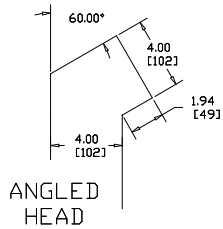

COLUMNS

SCE-44CCOL
 SCE-44PBCOL
 SCE-66CCOL
 SCE-66PBCOL

ANGLE PEDESTAL

STRAIGHT PEDESTAL

ANGLED HEAD

TOP FLANGE

4.00 X 4.00
 COLUMN

ANGLED HEAD

TOP FLANGE

6.00 X 6.00
 COLUMN

QTY	BILL OF MATERIAL
1	5.38" X 5.38" FLANGE GASKET
1	7.63" X 7.63" FLANGE GASKET
12	1/4-20 X 1/2" SLOTTED ROUND HEAD SCREWS
12	1/4" LOCK-WASHERS
4	10-32 X 1/2" SLOTTED ROUND HEAD SCREWS
4	#10 LOCK-WASHERS
1	7.25" X 3.75" ACCESS COVER GASKET

QTY	BILL OF MATERIAL
1	7.63" X 7.63" FLANGE GASKET
12	1/4-20 X 1/2" SLOTTED ROUND HEAD SCREWS
12	1/4" LOCK-WASHERS
4	10-32 X 1/2" SLOTTED ROUND HEAD SCREWS
4	#10 LOCK-WASHERS
1	8.00" X 5.75" ACCESS COVER GASKET