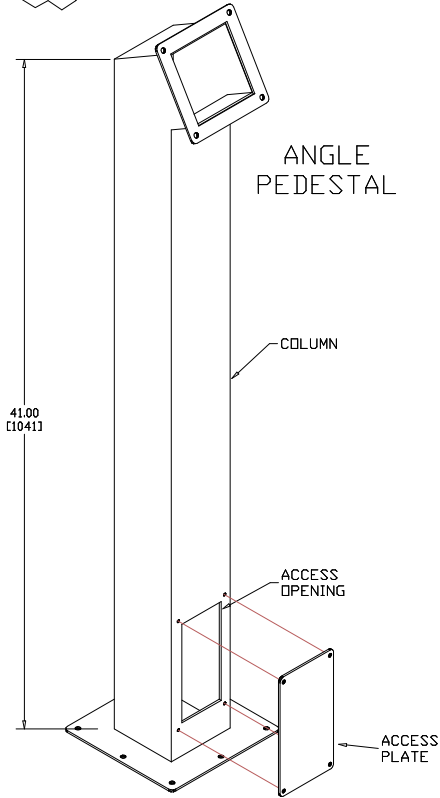

COLUMNS

SCE-44CCOL
 SCE-44PBCOL
 SCE-66CCOL
 SCE-66PBCOL

ANGLE PEDESTAL

STRAIGHT PEDESTAL

ANGLED HEAD

TOP FLANGE

4.00 X 4.00
 COLUMN

ANGLED HEAD

TOP FLANGE

6.00 X 6.00
 COLUMN

QTY	BILL OF MATERIAL
1	5.38" X 5.38" FLANGE GASKET
1	7.63" X 7.63" FLANGE GASKET
12	1/4-20 X 1/2" SLOTTED ROUND HEAD SCREWS
12	1/4" LOCK-WASHERS
4	10-32 X 1/2" SLOTTED ROUND HEAD SCREWS
4	#10 LOCK-WASHERS
1	7.25" X 3.75" ACCESS COVER GASKET

QTY	BILL OF MATERIAL
1	7.63" X 7.63" FLANGE GASKET
12	1/4-20 X 1/2" SLOTTED ROUND HEAD SCREWS
12	1/4" LOCK-WASHERS
4	10-32 X 1/2" SLOTTED ROUND HEAD SCREWS
4	#10 LOCK-WASHERS
1	8.00" X 5.75" ACCESS COVER GASKET

NOTE: BOTTOM FLANGE WILL FIT EITHER 18.00" OR 24.00" BASE.