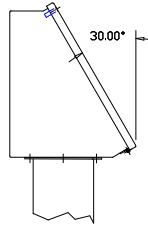

COLUMNS

SCE-44CCOL
 SCE-44PBCOL
 SCE-66CCOL
 SCE-66PBCOL

ANGLE PEDESTAL

STRAIGHT PEDESTAL

ANGLED HEAD

TOP FLANGE

4.00 X 4.00
 COLUMN

ANGLED HEAD

TOP FLANGE

6.00 X 6.00
 COLUMN

QTY	BILL OF MATERIAL
1	5.38" X 5.38" FLANGE GASKET
1	7.63" X 7.63" FLANGE GASKET
12	1/4-20 X 1/2" SLOTTED ROUND HEAD SCREWS
12	1/4" LOCK-WASHERS
4	10-32 X 1/2" SLOTTED ROUND HEAD SCREWS
4	#10 LOCK-WASHERS
1	7.25" X 3.75" ACCESS COVER GASKET

QTY	BILL OF MATERIAL
1	7.63" X 7.63" FLANGE GASKET
12	1/4-20 X 1/2" SLOTTED ROUND HEAD SCREWS
12	1/4" LOCK-WASHERS
4	10-32 X 1/2" SLOTTED ROUND HEAD SCREWS
4	#10 LOCK-WASHERS
1	8.00" X 5.75" ACCESS COVER GASKET