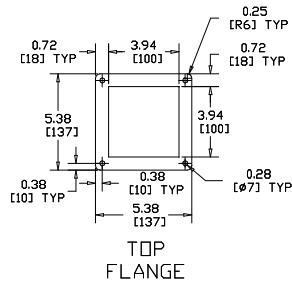

COLUMNS

SCE-44CCOL
 SCE-44PBCOL
 SCE-66CCOL
 SCE-66PBCOL

ANGLE PEDESTAL

STRAIGHT PEDESTAL

ANGLED HEAD

TOP FLANGE

4.00 X 4.00
 COLUMN

ANGLED HEAD

TOP FLANGE

6.00 X 6.00
 COLUMN

QTY	BILL OF MATERIAL
1	5.38" X 5.38" FLANGE GASKET
1	7.63" X 7.63" FLANGE GASKET
12	1/4-20 X 1/2" SLOTTED ROUND HEAD SCREWS
12	1/4" LOCK-WASHERS
4	10-32 X 1/2" SLOTTED ROUND HEAD SCREWS
4	#10 LOCK-WASHERS
1	7.25" X 3.75" ACCESS COVER GASKET

QTY	BILL OF MATERIAL
1	7.63" X 7.63" FLANGE GASKET
12	1/4-20 X 1/2" SLOTTED ROUND HEAD SCREWS
12	1/4" LOCK-WASHERS
4	10-32 X 1/2" SLOTTED ROUND HEAD SCREWS
4	#10 LOCK-WASHERS
1	8.00" X 5.75" ACCESS COVER GASKET