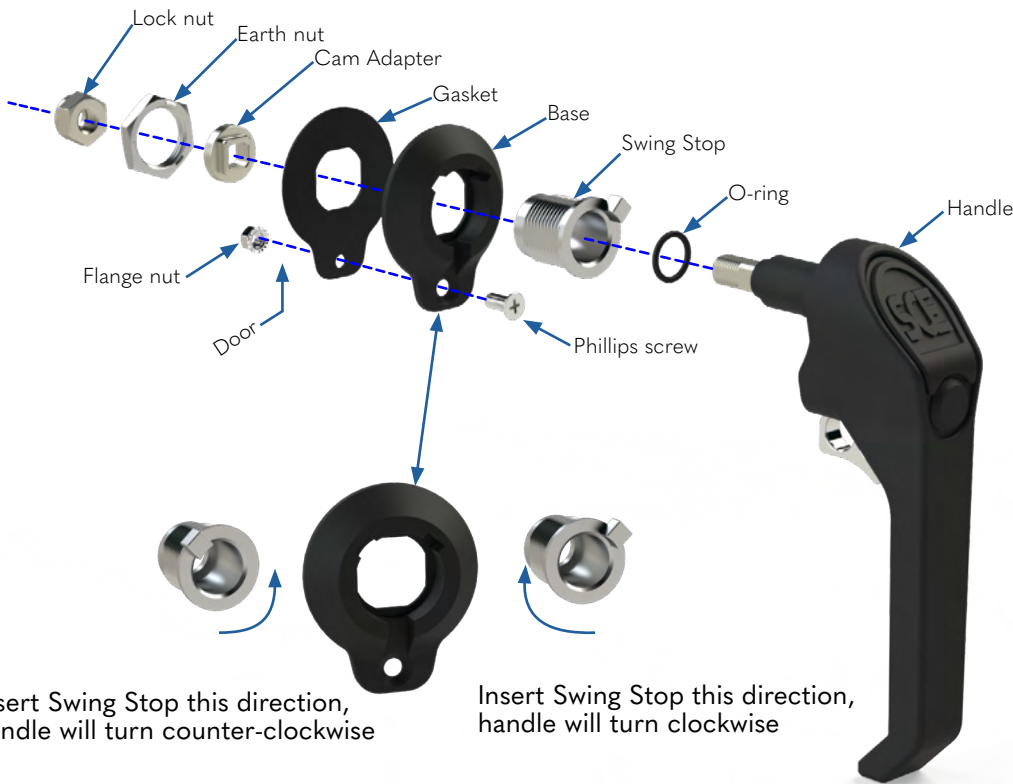

SCE STANDARD DOOR HARDWARE

SCE-PCH5
Padlocking
w/ coin proof

SCE-PH5
Padlocking

SCE-PKH5
Keylocking &
Padlocking

SCE-PCH5-7SC
Padlocking w/
7mm square insert

Cutout Detail