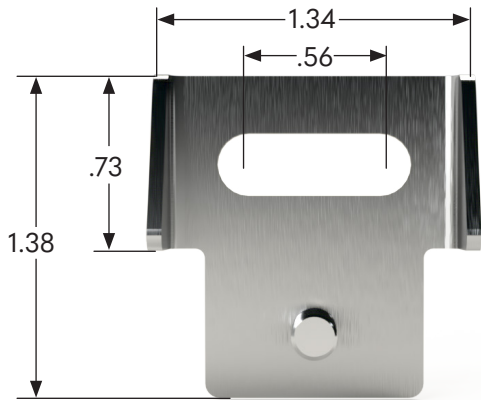

STAINLESS STEEL MOUNTING FOOT KIT FOR ELJ ENCLOSURES

Enclosure Width = B

Enclosure Height = A

Sealing washers
(Included with
ELJ Enclosure)

Right Side
(Wireframe View)

STATIC LOAD	
SCE-ELJMFKSS-OS	100 lbs

Your Enclosure Source®

MOUNTING FEET

NOT INTENDED FOR LIFTING