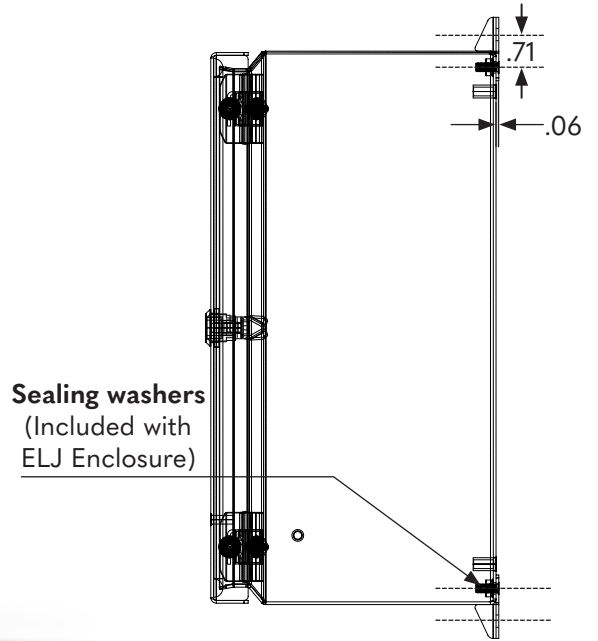

STAINLESS STEEL MOUNTING FOOT KIT FOR ELJ ENCLOSURES

Enclosure Width = B

Enclosure Height = A

Sealing washers
(Included with
ELJ Enclosure)

Right Side
(Wireframe View)

STATIC LOAD	
SCE-ELJMFKSS-OS	100 lbs

Your Enclosure Source®

MOUNTING FEET

NOT INTENDED FOR LIFTING