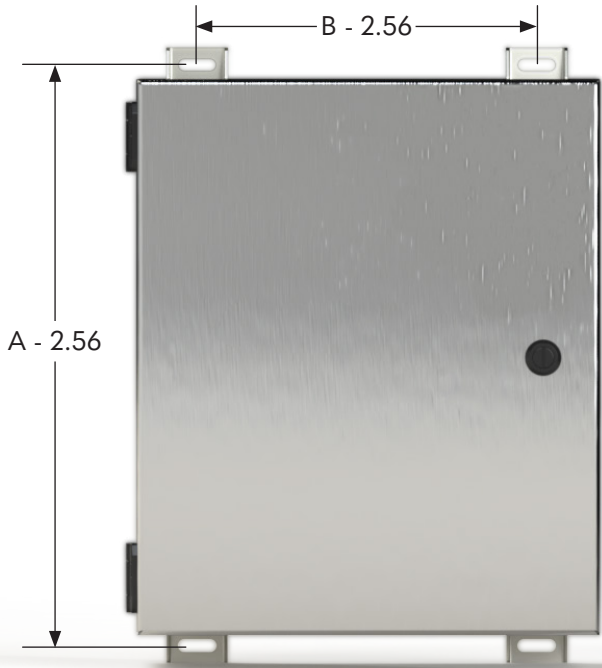

STAINLESS STEEL MOUNTING FOOT KIT FOR ELJ ENCLOSURES

Enclosure Width = B

Enclosure Height = A

Sealing washers
(Included with
ELJ Enclosure)

Right Side
(Wireframe View)

STATIC LOAD	
SCE-ELJMFKSS-OS	100 lbs

Your Enclosure Source®

MOUNTING FEET

NOT INTENDED FOR LIFTING