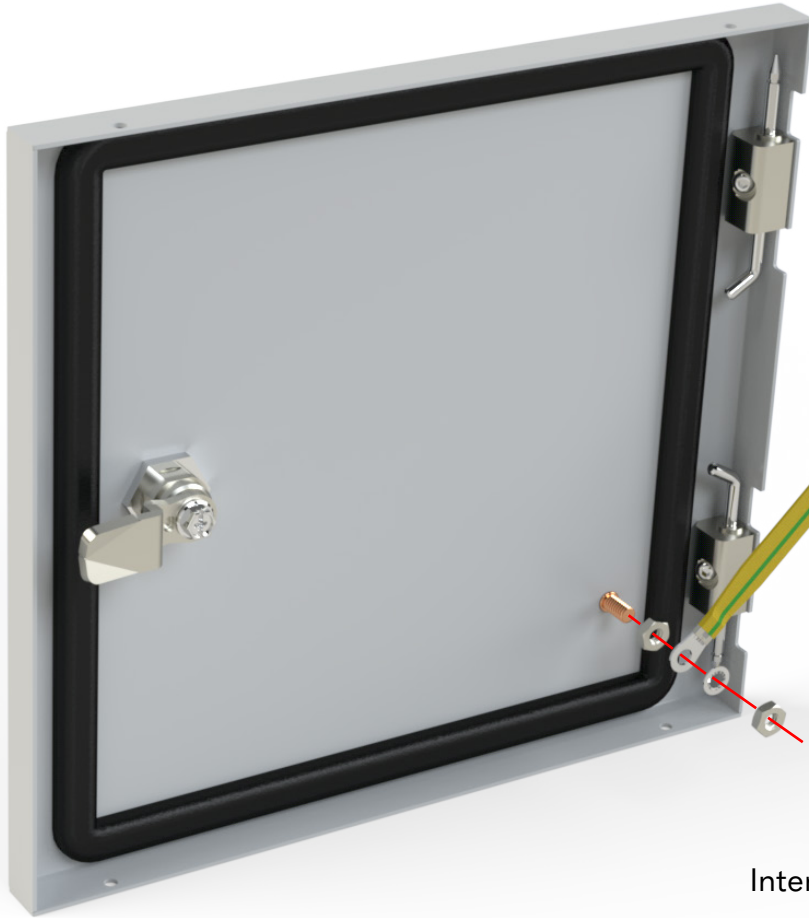

SCE-GS808 GROUNDING STRAP

Common Installation