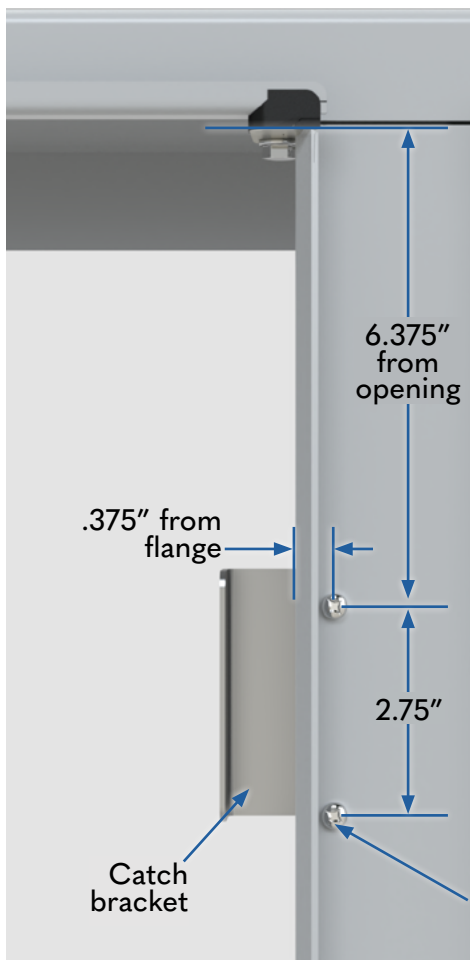

DEAD FRONT, DISCONNECT, INSTALLATION

Dead front panel size:
H = Door opening height - 1.50"
W = Door opening width - 0.375"

Includes bolt pack #128422

Bottom view section X-X
View shown with doors and dead front panels closed

Section Z-Z

Section Y-Y

Drill Ø.266 hole for 10-32 button head torx screw (2 per catch bracket) 18-24 ft-lbs of torque

Detail "A"

Your Enclosure Source®