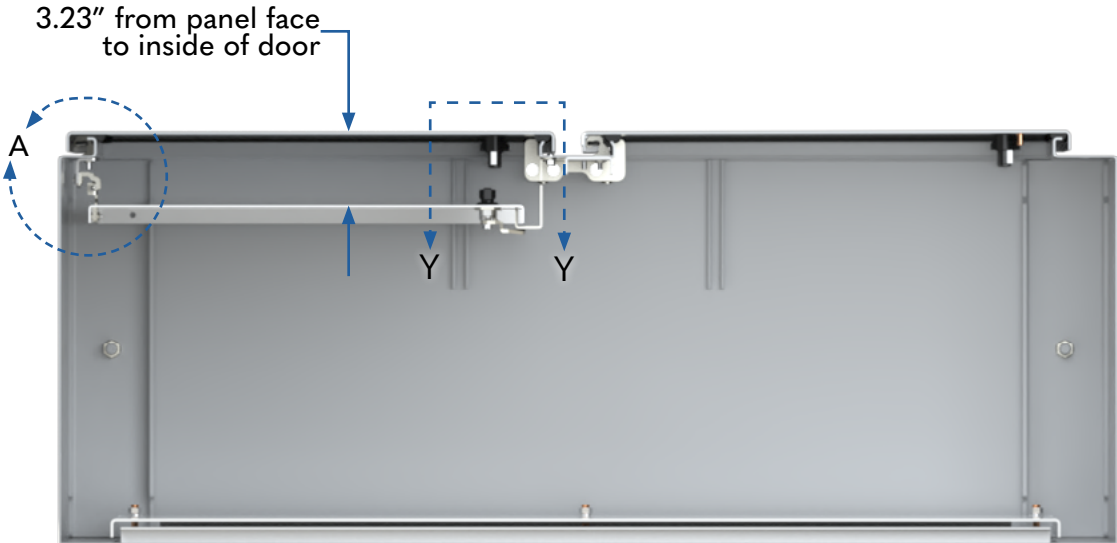

DEAD FRONT, DISCONNECT, INSTALLATION

Dead front panel size:
H = Door opening height - 1.50"
W = Door opening width - 0.375"

Includes bolt pack #128422

Bottom view section X-X
View shown with doors and dead front panels closed

Section Z-Z

Section Y-Y

Drill Ø.266 hole for 10-32 button head torx screw (2 per catch bracket) 18-24 ft-lbs of torque

Detail "A"

Your Enclosure Source®