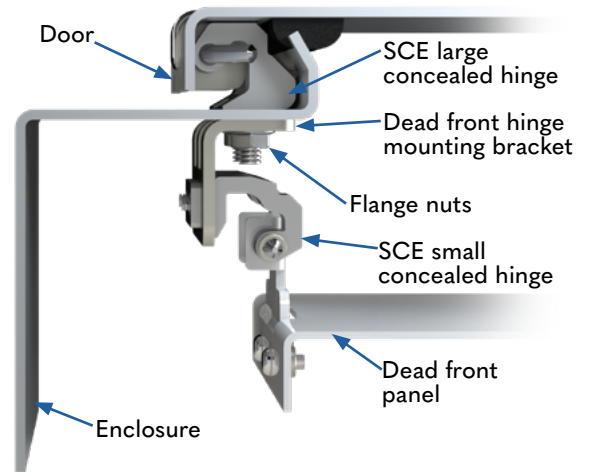

DEAD FRONT, DISCONNECT, INSTALLATION

Dead front panel size:
H = Door opening height - 1.50"
W = Door opening width - 0.375"

Includes bolt pack #128422

Bottom view section X-X
View shown with doors and dead front panels closed

Section Z-Z

Section Y-Y

Drill Ø.266 hole for 10-32 button head torx screw (2 per catch bracket) 18-24 ft-lbs of torque

Detail "A"

Your Enclosure Source®