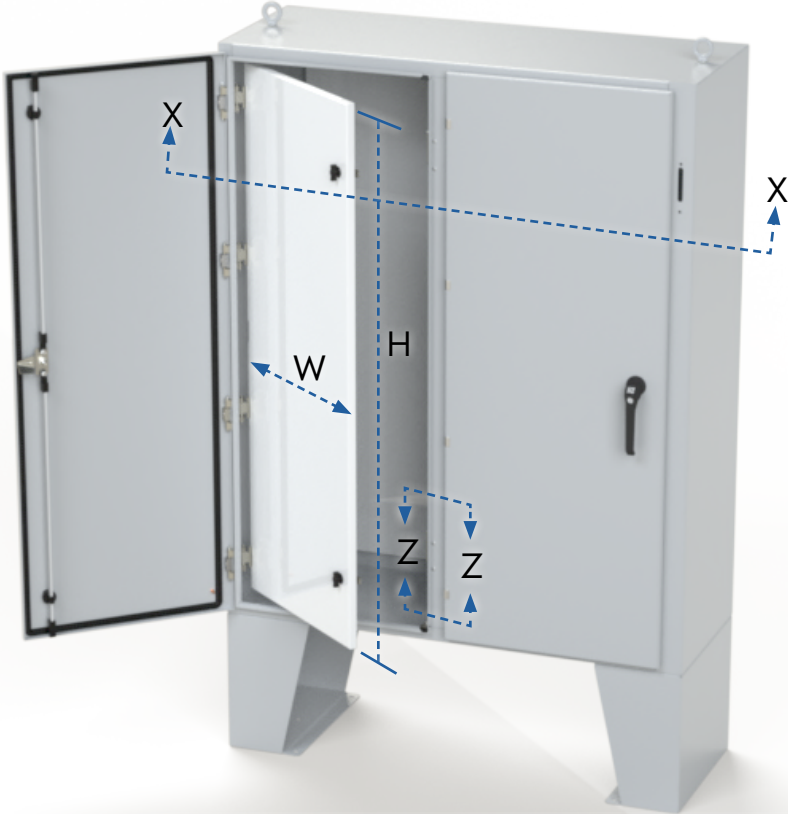

DEAD FRONT, DISCONNECT, INSTALLATION

Dead front panel size:
H = Door opening height - 1.50"
W = Door opening width - 0.375"

Includes bolt pack #128422

Bottom view section X-X
View shown with doors and dead front panels closed

Section Z-Z

Section Y-Y

Drill Ø.266 hole for 10-32 button head torx screw (2 per catch bracket) 18-24 ft-lbs of torque

Detail "A"

Your Enclosure Source®