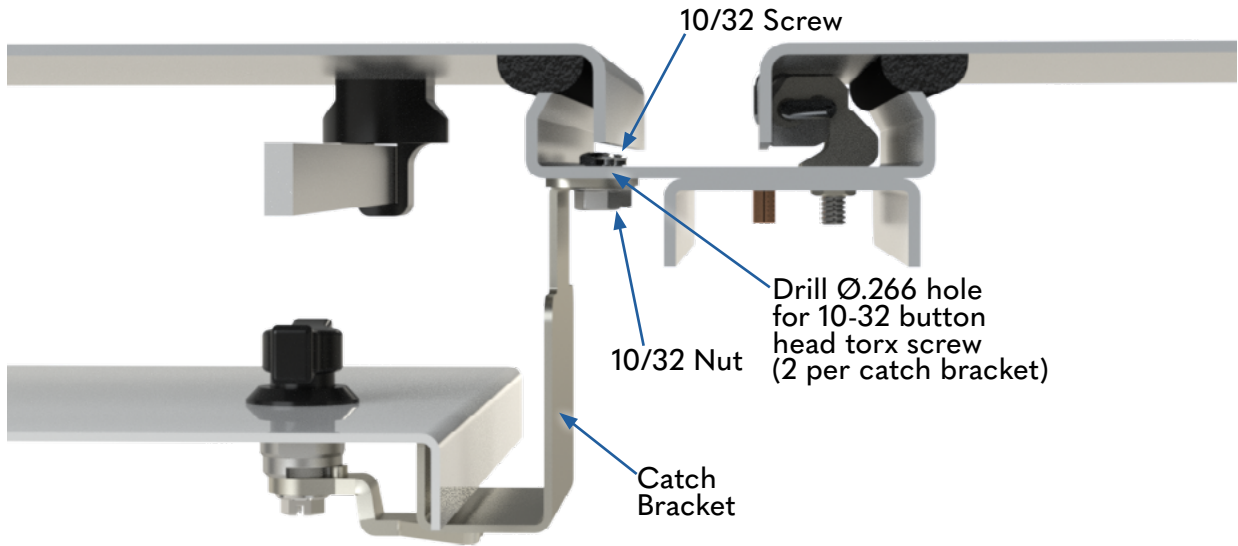

DEAD FRONT, DISCONNECT, INSTALLATION

Dead front panel size:
H = Door opening height - 1.50"
W = Door opening width - 0.375"

Includes bolt pack #128422

Bottom view section X-X
View shown with doors and dead front panels closed

Section Z-Z

Section Y-Y

Drill Ø.266 hole for 10-32 button head torx screw (2 per catch bracket) 18-24 ft-lbs of torque

Detail "A"

Your Enclosure Source®