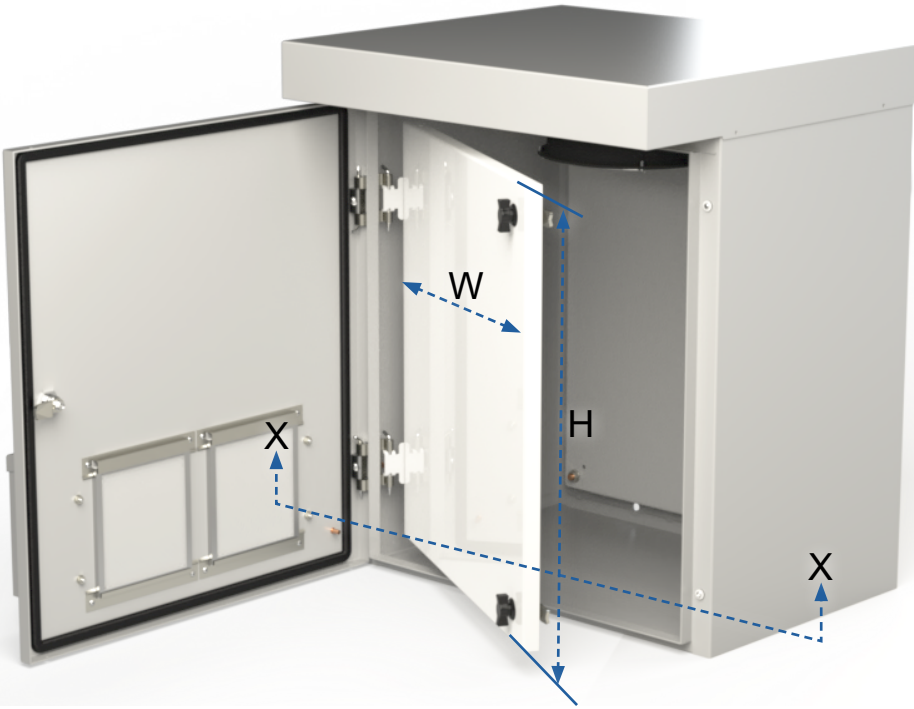

3R VENTED DEADFRONT

Bolt pack:
 113346 for 2 hinge dead fronts
 113347 for 3 hinge dead fronts

Vented 3R Dead Front Panel

H = Enclosure door opening - 1.581"
 W = Enclosure door opening - 0.797"

Disconnect Vented 3R Dead Front Panel

H = Enclosure door opening - 1.581"
 W = Enclosure door opening - 0.672"

Bottom view section X-X
 View shown with doors and dead front panels closed