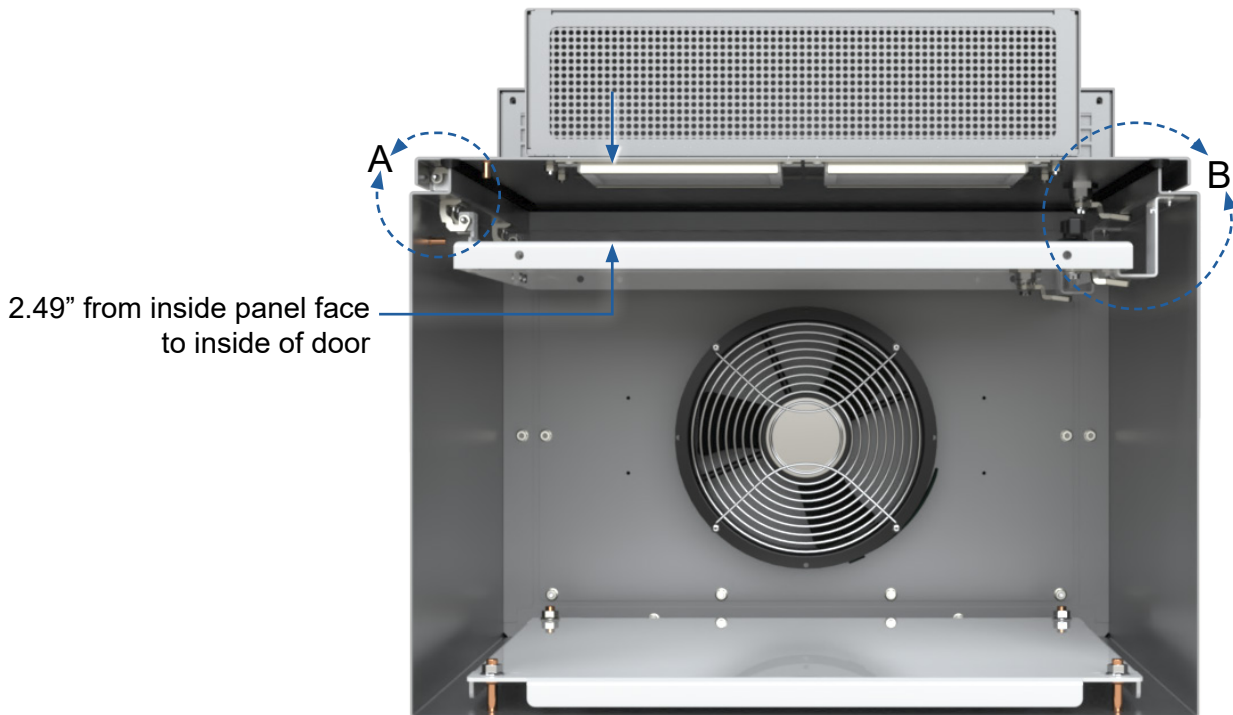

3R VENTED DEADFRONT

Bolt pack:
 113346 for 2 hinge dead fronts
 113347 for 3 hinge dead fronts

Vented 3R Dead Front Panel

H = Enclosure door opening - 1.581"
 W = Enclosure door opening - 0.797"

Disconnect Vented 3R Dead Front Panel

H = Enclosure door opening - 1.581"
 W = Enclosure door opening - 0.672"

Bottom view section X-X
 View shown with doors and dead front panels closed